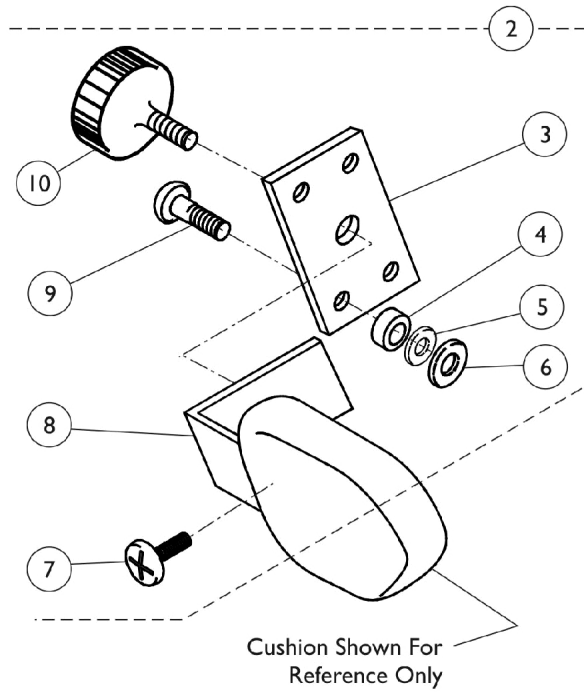

# Headwings

THE PRODUCTION OF THE HTR IS CURRENTLY SUSPENDED AND SOME SERVICE PARTS MAY NOT BE AVAILABLE TO ORDER.

Headwing Assembly

Headwing Hardware

# Headwings

THE PRODUCTION OF THE HTR IS CURRENTLY SUSPENDED AND SOME SERVICE PARTS MAY NOT BE AVAILABLE TO ORDER.

Item Number	Note	Part Number	Description	Quantity Per	
				Package	Assembly
1	D,A	1072294	Headwing Assembly, Mauve, Chrome	2	1
1	D,A	1072301	Headwing Assembly, Grotto, Chrome	2	1
1	D,A	1072302	Headwing Assembly, Blueberry, Chrome	2	1
1	E,A	1129611	Headwing Assembly, Grotto, Grey	2	1
1	E,A	1129612	Headwing Assembly, Blueberry, Grey	2	1
1	E,A	1129628	Headwing Assembly, Mauve, Grey	2	1
2	D,B	HTR5HWK	Kit, Headwing Hardware - Chrome	2	1
2	E,B	1129627	Kit, Headwing Hardware - Grey	2	1
3		QC47A	Plate, Headwing - Chrome	1	1
3		1129545-NLA	Plate, Headwing - Grey	1	1
4		1108143	Spacer, Nylon (3/16 x 5/16 x 5/16")	1	4
5		1126487	Washer, Flat Nylon (3/16 x 7/16 x 1/16")	1	4
6		1013218	Washer (#10 Flat)	1	4
7		5000136	Screw, Phillips Truss Head (1/4-20 x 3/4")	1	2
8	D	TR5300	Bracket, "L", Chrome	1	1
8	E	1129515-NLA	Bracket, "L", Grey	1	1
9	C	1108131-NLA	NLA - Screw, Phillips Pan Head (#10-24 x 1")	1	4
9		1108193-NLA	NLA - Screw, Phillips Pan Head (#10-24 x 3/4")	1	4
10		FB883	Knob, Adjustment	1	1
11		450104-25-NLA	Cushion, Headwing, Mauve	2	1
11		450104-26-NLA	Cushion, Headwing, Grotto	2	1
11		450104-27	Cushion, Headwing, Blueberry	2	1
12		450105-25-NLA	NLA - Cover, Headwing, Mauve	1	1
12		450105-26-NLA	NLA - Cover, Headwing, Grotto	1	1
12		450105-27	Cover, Headwing, Blueberry	1	1

NOTE: A - Includes items 2 - 12.  
B - Includes items 2 - 10.  
C - Items no longer available, refer to Part No. 1108193 when ordering replacements.  
D - Before 01/24/2005, for use on chairs with Chrome frame finish.  
E - After 01/23/2005, for use on chairs with a Gray frame finish.