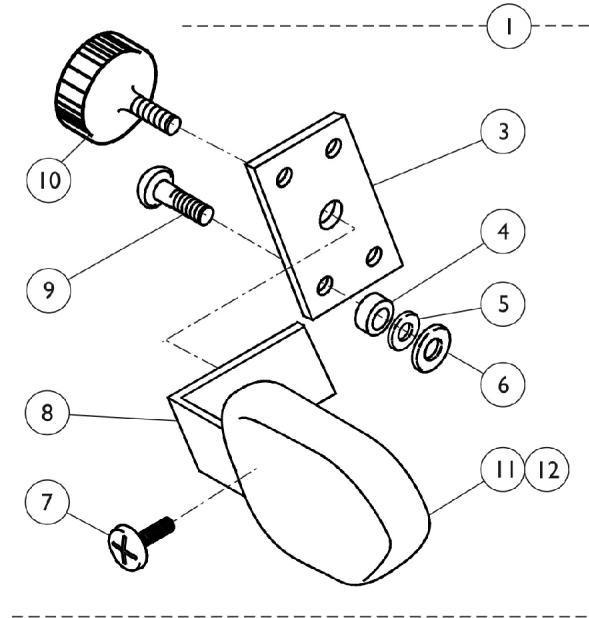

# Headwings

THE PRODUCTION OF THE HTR IS CURRENTLY SUSPENDED AND SOME SERVICE PARTS MAY NOT BE AVAILABLE TO ORDER.

Headwing Assembly

Headwing Hardware

# Headwings

THE PRODUCTION OF THE HTR IS CURRENTLY SUSPENDED AND SOME SERVICE PARTS MAY NOT BE AVAILABLE TO ORDER.

Item Number	Note	Part Number	Description	Quantity Per	
				Package	Assembly
1	D,A	1072294	Headwing Assembly, Mauve, Chrome	2	1
1	D,A	1072301	Headwing Assembly, Grotto, Chrome	2	1
1	D,A	1072302	Headwing Assembly, Blueberry, Chrome	2	1
1	E,A	1129611	Headwing Assembly, Grotto, Grey	2	1
1	E,A	1129612	Headwing Assembly, Blueberry, Grey	2	1
1	E,A	1129628	Headwing Assembly, Mauve, Grey	2	1
2	D,B	HTR5HWK	Kit, Headwing Hardware - Chrome	2	1
2	E,B	1129627	Kit, Headwing Hardware - Grey	2	1
3		QC47A	Plate, Headwing - Chrome	1	1
3		1129545-NLA	Plate, Headwing - Grey	1	1
4		1108143	Spacer, Nylon (3/16 x 5/16 x 5/16")	1	4
5		1126487	Washer, Flat Nylon (3/16 x 7/16 x 1/16")	1	4
6		1013218	Washer (#10 Flat)	1	4
7		5000136	Screw, Phillips Truss Head (1/4-20 x 3/4")	1	2
8	D	TR5300	Bracket, "L", Chrome	1	1
8	E	1129515-NLA	Bracket, "L", Grey	1	1
9	C	1108131-NLA	NLA - Screw, Phillips Pan Head (#10-24 x 1")	1	4
9		1108193-NLA	NLA - Screw, Phillips Pan Head (#10-24 x 3/4")	1	4
10		FB883	Knob, Adjustment	1	1
11		450104-25-NLA	Cushion, Headwing, Mauve	2	1
11		450104-26-NLA	Cushion, Headwing, Grotto	2	1
11		450104-27	Cushion, Headwing, Blueberry	2	1
12		450105-25-NLA	NLA - Cover, Headwing, Mauve	1	1
12		450105-26-NLA	NLA - Cover, Headwing, Grotto	1	1
12		450105-27	Cover, Headwing, Blueberry	1	1

NOTE: A - Includes items 2 - 12.  
B - Includes items 2 - 10.  
C - Items no longer available, refer to Part No. 1108193 when ordering replacements.  
D - Before 01/24/2005, for use on chairs with Chrome frame finish.  
E - After 01/23/2005, for use on chairs with a Gray frame finish.