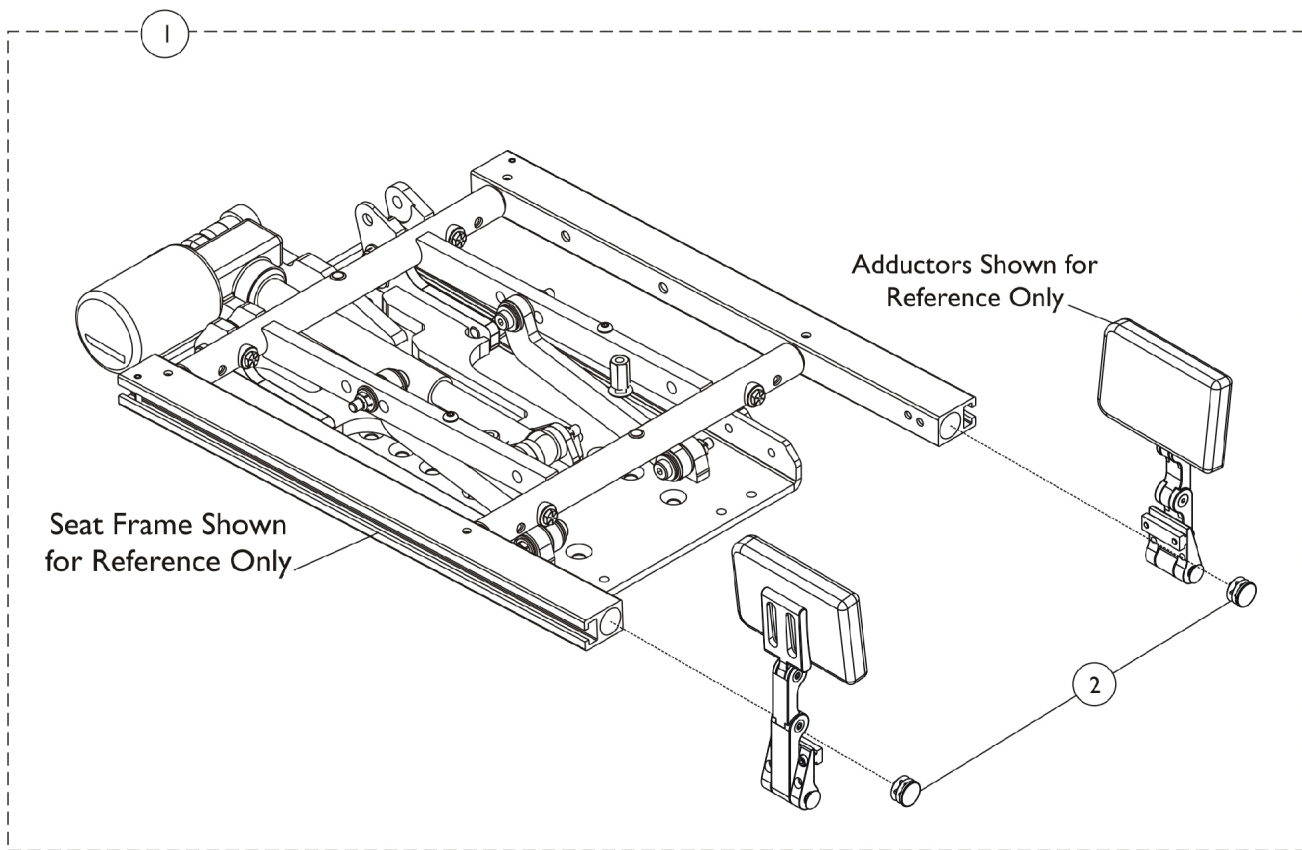

# Adductors Mounting Hardware, LNX/LNX-L Front Riggings

For replacement Adductors, see section titled, "Accessories-Adductors"

# Adductors Mounting Hardware, LNX/LNX-L Front Riggings

For replacement Adductors, see section titled, "Accessories-Adductors"

Item Number	Note	Part Number	Description	Quantity Per	
				Package	Assembly
1	A	1162434	Hardware, Mounting, Adductor, MPCTMT/MPCTMT-L Front Riggings	1	1
2			Plug Button, Black (1")	1	2
NOTE: A - Includes item 2. Adductor Mounting Hardware used for MPCTMT/MPCTMT-L and LNX/LNX-L Power Center Mount Articulating Elevating Legrest to plug the end of the Seat Rails only.					