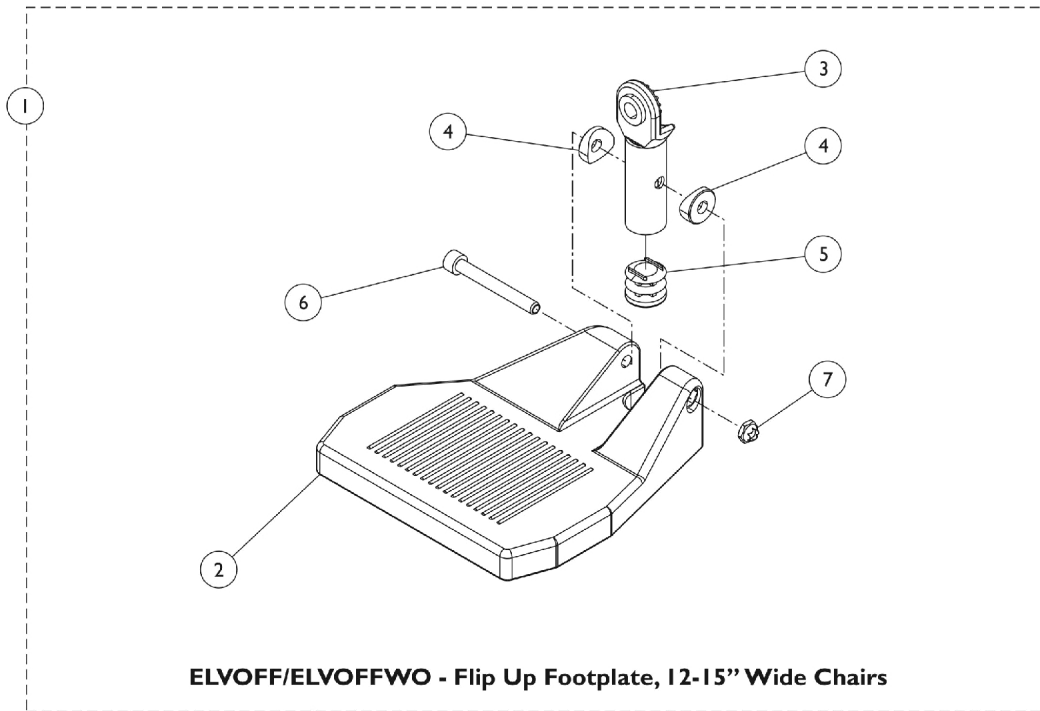

# Footplates - Myon Junior - Elevating Leg Rests (ELVOFF, ELVOFFWO)

## Footplates - Myon Junior - Elevating Leg Rests (ELVOFF, ELVOFFWO)

Item Number	Note	Part Number	Description	Quantity Per	
				Package	Assembly
1	A	1450909	Footplate Assembly w/ Hardware, Composite, ELR - Left (12-13" W)	1	1
1	A	1450910	Footplate Assembly w/ Hardware, Composite, ELR - Right (12-13" W)	1	1
10	B	1507029	Footplate Assembly, Dual w/ Hardware, Adjustable, ELR (12 - 13" W)	1	1
10	B	1513241	Footplate Assembly, Dual w/ Hardware, Adjustable, ELR (14" W)	1	1
10	B	1513240	Footplate Assembly, Dual w/ Hardware, Adjustable, ELR (15" W)	1	1
NOTE: A - Includes items 2-7. B - Includes items 11-17.					