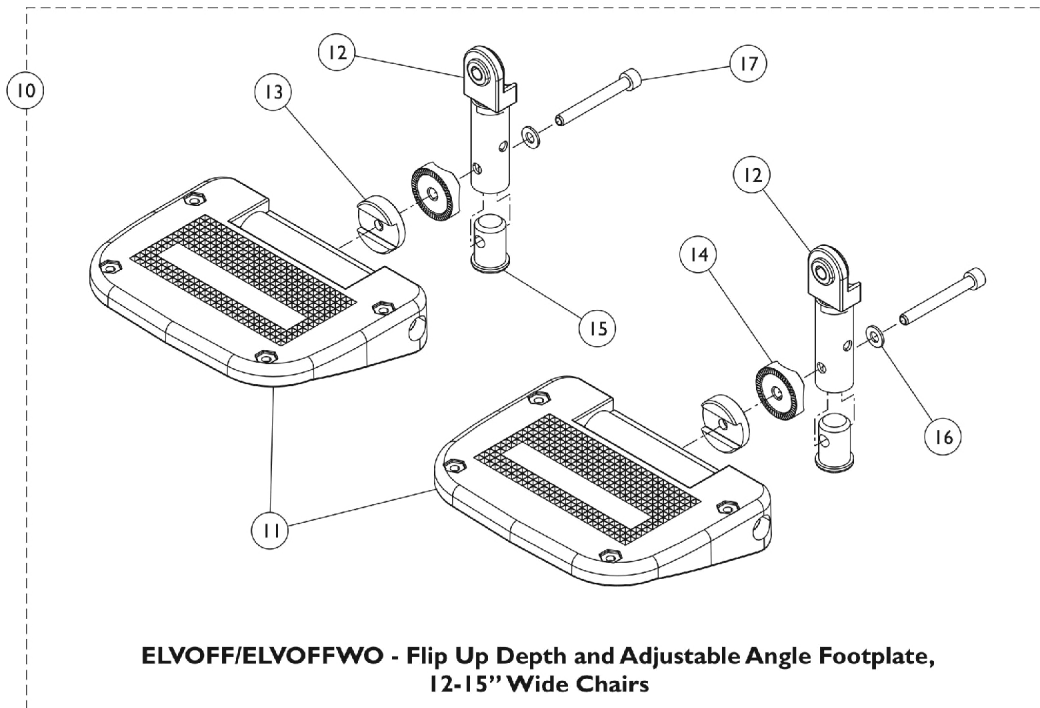

# Footplates - Myon Junior - Elevating Leg Rests (ELVOFF, ELVOFFWO)

## Footplates - Myon Junior - Elevating Leg Rests (ELVOFF, ELVOFFWO)

Item Number	Note	Part Number	Description	Quantity Per	
				Package	Assembly
1	A	1450909	Footplate Assembly w/ Hardware, Composite, ELR - Left (12-13" W)	1	1
1	A	1450910	Footplate Assembly w/ Hardware, Composite, ELR - Right (12-13" W)	1	1
10	B	1507029	Footplate Assembly, Dual w/ Hardware, Adjustable, ELR (12 - 13" W)	1	1
10	B	1513241	Footplate Assembly, Dual w/ Hardware, Adjustable, ELR (14" W)	1	1
10	B	1513240	Footplate Assembly, Dual w/ Hardware, Adjustable, ELR (15" W)	1	1
NOTE: A - Includes items 2-7. B - Includes items 11-17.					