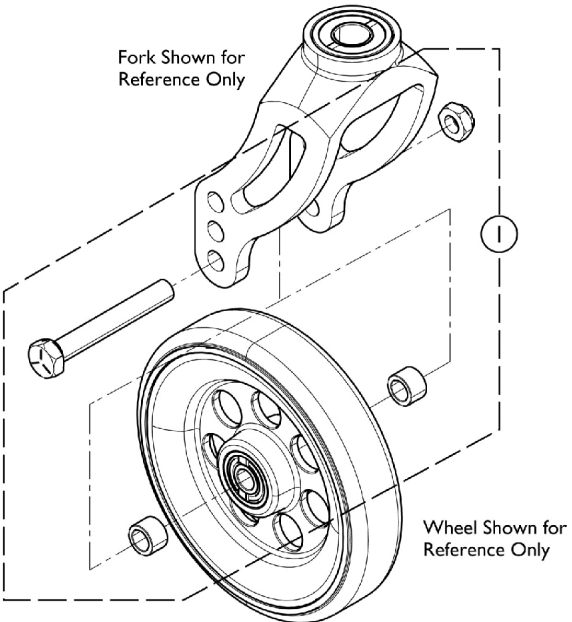

Casters and Hardware

Casters and Hardware

| Item Number | Note | Part Number | Description | Quantity Per | |
|-------------|------|-------------|--|--------------|----------|
| | | | | Package | Assembly |
| 1 | | 1159772 | Kit, Front Wheel Hardware | 1 | 1 |
| | | | Spacer (5/16 x 7/16) | 1 | 2 |
| | | | Locknut (5/16-24) | 1 | 1 |
| | | | Screw, Hex Head (5/16-24 x 2-1/4") | 1 | 1 |
| | | | See Chart Caster Styles | 1 | 1 |
| 2 | | 1128070 | Wheel Assembly, Soft Roll (4" x 1") | 1 | 1 |
| 2 | | 1128071 | Wheel Assembly, Soft Roll (5" x 1-1/2") | 1 | 1 |
| 2 | | 1157282-NLA | NLA - Wheel Assembly, Soft Roll (3" x 1-1/2") | 1 | 1 |
| 2 | | 1169260 | Wheel Assembly, Composite, Urethane (5" x 1") | 1 | 1 |
| 3 | | 1032190-NLA | NLA - Wheel Assembly (3" x 1") | 1 | 1 |
| 4 | | 1060910 | Wheel Assembly, Composite Urethane, Light Up (4" x 1") | 1 | 1 |
| 5 | | 1164317-NLA | NLA - Wheel Assembly, Composite, Urethane (4 x 1") | 1 | 1 |
| 5 | | 1164318-NLA | NLA - Wheel Assembly, Composite, Urethane (4 x 1-1/2") | 1 | 1 |
| 6 | | 1114142 | Wheel Assembly, Semi-Pneumatic, Black (4" x 1") | 1 | 1 |
| 7 | | 1164311 | Wheel Assembly, Composite, Urethane (5" x 1") | 1 | 1 |

Caster Styles

| Caster Style | Size | Tire Type | Part Number |
|--------------|--------|--------------------|-------------|
| 3SOFR | 3" | Aluminum Soft Roll | 1157282-NLA |
| CRFF3 | 3" | Micro | 1032190-NLA |
| 41DC | 4 x 1" | Urethane | 1164317-NLA |
| CRFA654 | 4" | Aluminum Soft Roll | 1128070 |
| CRF844 | 4" | Lighted | 1060910 |
| 51DC | 5 x 1" | Urethane | 1169260 |
| CRFA655 | 5" | Aluminum Soft Roll | 1128071 |