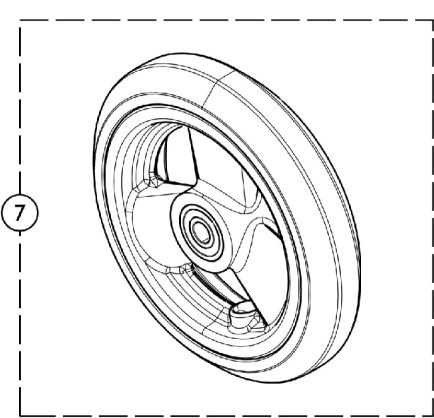

Casters and Hardware

Casters and Hardware

| Item Number | Note | Part Number | Description | Quantity Per | |
|-------------|------|-------------|--|--------------|----------|
| | | | | Package | Assembly |
| 1 | | 1159772 | Kit, Front Wheel Hardware | 1 | 1 |
| | | | Spacer (5/16 x 7/16) | 1 | 2 |
| | | | Locknut (5/16-24) | 1 | 1 |
| | | | Screw, Hex Head (5/16-24 x 2-1/4") | 1 | 1 |
| | | | See Chart Caster Styles | 1 | 1 |
| 2 | | 1128070 | Wheel Assembly, Soft Roll (4" x 1") | 1 | 1 |
| 2 | | 1128071 | Wheel Assembly, Soft Roll (5" x 1-1/2") | 1 | 1 |
| 2 | | 1157282-NLA | NLA - Wheel Assembly, Soft Roll (3" x 1-1/2") | 1 | 1 |
| 2 | | 1169260 | Wheel Assembly, Composite, Urethane (5" x 1") | 1 | 1 |
| 3 | | 1032190-NLA | NLA - Wheel Assembly (3" x 1") | 1 | 1 |
| 4 | | 1060910 | Wheel Assembly, Composite Urethane, Light Up (4" x 1") | 1 | 1 |
| 5 | | 1164317-NLA | NLA - Wheel Assembly, Composite, Urethane (4 x 1") | 1 | 1 |
| 5 | | 1164318-NLA | NLA - Wheel Assembly, Composite, Urethane (4 x 1-1/2") | 1 | 1 |
| 6 | | 1114142 | Wheel Assembly, Semi-Pneumatic, Black (4" x 1") | 1 | 1 |
| 7 | | 1164311 | Wheel Assembly, Composite, Urethane (5" x 1") | 1 | 1 |

Caster Styles

| Caster Style | Size | Tire Type | Part Number |
|--------------|--------|--------------------|-------------|
| 3SOFR | 3" | Aluminum Soft Roll | 1157282-NLA |
| CRFF3 | 3" | Micro | 1032190-NLA |
| 41DC | 4 x 1" | Urethane | 1164317-NLA |
| CRFA654 | 4" | Aluminum Soft Roll | 1128070 |
| CRF844 | 4" | Lighted | 1060910 |
| 51DC | 5 x 1" | Urethane | 1169260 |
| CRFA655 | 5" | Aluminum Soft Roll | 1128071 |