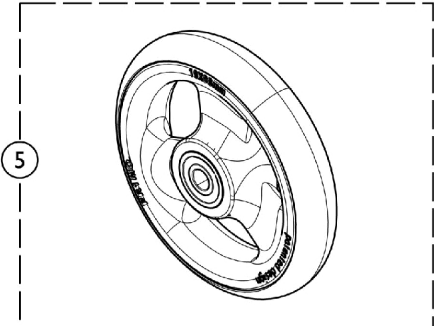

Casters and Hardware

Casters and Hardware

| Item Number | Note | Part Number | Description | Quantity Per | |
|-------------|------|-------------|--|--------------|----------|
| | | | | Package | Assembly |
| 1 | | 1159772 | Kit, Front Wheel Hardware | 1 | 1 |
| | | | Spacer (5/16 x 7/16) | 1 | 2 |
| | | | Locknut (5/16-24) | 1 | 1 |
| | | | Screw, Hex Head (5/16-24 x 2-1/4") | 1 | 1 |
| | | | See Chart Caster Styles | 1 | 1 |
| 2 | | 1128070 | Wheel Assembly, Soft Roll (4" x 1") | 1 | 1 |
| 2 | | 1128071 | Wheel Assembly, Soft Roll (5" x 1-1/2") | 1 | 1 |
| 2 | | 1157282-NLA | NLA - Wheel Assembly, Soft Roll (3" x 1-1/2") | 1 | 1 |
| 2 | | 1169260 | Wheel Assembly, Composite, Urethane (5" x 1") | 1 | 1 |
| 3 | | 1032190-NLA | NLA - Wheel Assembly (3" x 1") | 1 | 1 |
| 4 | | 1060910 | Wheel Assembly, Composite Urethane, Light Up (4" x 1") | 1 | 1 |
| 5 | | 1164317-NLA | NLA - Wheel Assembly, Composite, Urethane (4 x 1") | 1 | 1 |
| 5 | | 1164318-NLA | NLA - Wheel Assembly, Composite, Urethane (4 x 1-1/2") | 1 | 1 |
| 6 | | 1114142 | Wheel Assembly, Semi-Pneumatic, Black (4" x 1") | 1 | 1 |
| 7 | | 1164311 | Wheel Assembly, Composite, Urethane (5" x 1") | 1 | 1 |

Caster Styles

| Caster Style | Size | Tire Type | Part Number |
|--------------|--------|--------------------|-------------|
| 3SOFR | 3" | Aluminum Soft Roll | 1157282-NLA |
| CRFF3 | 3" | Micro | 1032190-NLA |
| 41DC | 4 x 1" | Urethane | 1164317-NLA |
| CRFA654 | 4" | Aluminum Soft Roll | 1128070 |
| CRF844 | 4" | Lighted | 1060910 |
| 51DC | 5 x 1" | Urethane | 1169260 |
| CRFA655 | 5" | Aluminum Soft Roll | 1128071 |