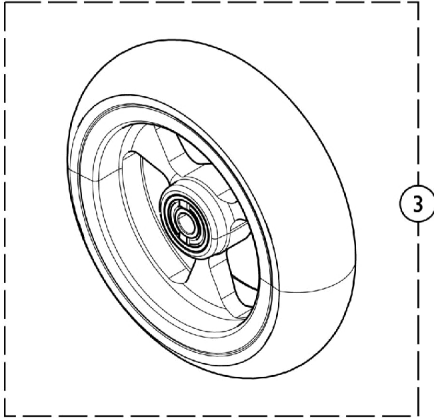

Casters and Hardware

Casters and Hardware

| Item Number | Note | Part Number | Description | Quantity Per | |
|-------------|------|-------------|--|--------------|----------|
| | | | | Package | Assembly |
| 1 | | 1159772 | Kit, Front Wheel Hardware | 1 | 1 |
| | | | Spacer (5/16 x 7/16) | 1 | 2 |
| | | | Locknut (5/16-24) | 1 | 1 |
| | | | Screw, Hex Head (5/16-24 x 2-1/4") | 1 | 1 |
| | | | See Chart Caster Styles | 1 | 1 |
| 2 | | 1128070 | Wheel Assembly, Soft Roll (4" x 1") | 1 | 1 |
| 2 | | 1128071 | Wheel Assembly, Soft Roll (5" x 1-1/2") | 1 | 1 |
| 2 | | 1157282-NLA | NLA - Wheel Assembly, Soft Roll (3" x 1-1/2") | 1 | 1 |
| 2 | | 1169260 | Wheel Assembly, Composite, Urethane (5" x 1") | 1 | 1 |
| 3 | | 1032190-NLA | NLA - Wheel Assembly (3" x 1") | 1 | 1 |
| 4 | | 1060910 | Wheel Assembly, Composite Urethane, Light Up (4" x 1") | 1 | 1 |
| 5 | | 1164317-NLA | NLA - Wheel Assembly, Composite, Urethane (4 x 1") | 1 | 1 |
| 5 | | 1164318-NLA | NLA - Wheel Assembly, Composite, Urethane (4 x 1-1/2") | 1 | 1 |
| 6 | | 1114142 | Wheel Assembly, Semi-Pneumatic, Black (4" x 1") | 1 | 1 |
| 7 | | 1164311 | Wheel Assembly, Composite, Urethane (5" x 1") | 1 | 1 |

Caster Styles

| Caster Style | Size | Tire Type | Part Number |
|--------------|--------|--------------------|-------------|
| 3SOFR | 3" | Aluminum Soft Roll | 1157282-NLA |
| CRFF3 | 3" | Micro | 1032190-NLA |
| 41DC | 4 x 1" | Urethane | 1164317-NLA |
| CRFA654 | 4" | Aluminum Soft Roll | 1128070 |
| CRF844 | 4" | Lighted | 1060910 |
| 51DC | 5 x 1" | Urethane | 1169260 |
| CRFA655 | 5" | Aluminum Soft Roll | 1128071 |