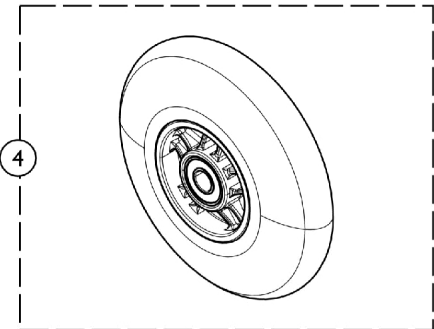

Casters and Hardware

Casters and Hardware

| Item Number | Note | Part Number | Description | Quantity Per | |
|-------------|------|-------------|--|--------------|----------|
| | | | | Package | Assembly |
| 1 | | 1159772 | Kit, Front Wheel Hardware | 1 | 1 |
| | | | Spacer (5/16 x 7/16) | 1 | 2 |
| | | | Locknut (5/16-24) | 1 | 1 |
| | | | Screw, Hex Head (5/16-24 x 2-1/4") | 1 | 1 |
| | | | See Chart Caster Styles | 1 | 1 |
| 2 | | 1128070 | Wheel Assembly, Soft Roll (4" x 1") | 1 | 1 |
| 2 | | 1128071 | Wheel Assembly, Soft Roll (5" x 1-1/2") | 1 | 1 |
| 2 | | 1157282-NLA | NLA - Wheel Assembly, Soft Roll (3" x 1-1/2") | 1 | 1 |
| 2 | | 1169260 | Wheel Assembly, Composite, Urethane (5" x 1") | 1 | 1 |
| 3 | | 1032190-NLA | NLA - Wheel Assembly (3" x 1") | 1 | 1 |
| 4 | | 1060910 | Wheel Assembly, Composite Urethane, Light Up (4" x 1") | 1 | 1 |
| 5 | | 1164317-NLA | NLA - Wheel Assembly, Composite, Urethane (4 x 1") | 1 | 1 |
| 5 | | 1164318-NLA | NLA - Wheel Assembly, Composite, Urethane (4 x 1-1/2") | 1 | 1 |
| 6 | | 1114142 | Wheel Assembly, Semi-Pneumatic, Black (4" x 1") | 1 | 1 |
| 7 | | 1164311 | Wheel Assembly, Composite, Urethane (5" x 1") | 1 | 1 |

Caster Styles

| Caster Style | Size | Tire Type | Part Number |
|--------------|--------|--------------------|-------------|
| 3SOFR | 3" | Aluminum Soft Roll | 1157282-NLA |
| CRFF3 | 3" | Micro | 1032190-NLA |
| 41DC | 4 x 1" | Urethane | 1164317-NLA |
| CRFA654 | 4" | Aluminum Soft Roll | 1128070 |
| CRF844 | 4" | Lighted | 1060910 |
| 51DC | 5 x 1" | Urethane | 1169260 |
| CRFA655 | 5" | Aluminum Soft Roll | 1128071 |