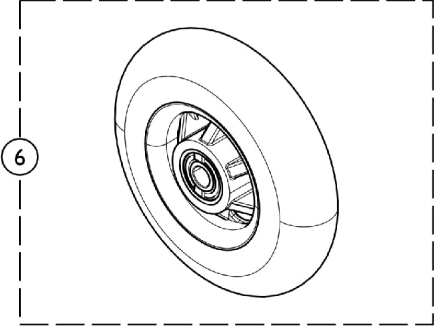

Casters and Hardware

Casters and Hardware

| Item Number | Note | Part Number | Description | Quantity Per | |
|-------------|------|-------------|--|--------------|----------|
| | | | | Package | Assembly |
| 1 | | 1159772 | Kit, Front Wheel Hardware | 1 | 1 |
| | | | Spacer (5/16 x 7/16) | 1 | 2 |
| | | | Locknut (5/16-24) | 1 | 1 |
| | | | Screw, Hex Head (5/16-24 x 2-1/4") | 1 | 1 |
| | | | See Chart Caster Styles | 1 | 1 |
| 2 | | 1128070 | Wheel Assembly, Soft Roll (4" x 1") | 1 | 1 |
| 2 | | 1128071 | Wheel Assembly, Soft Roll (5" x 1-1/2") | 1 | 1 |
| 2 | | 1157282-NLA | NLA - Wheel Assembly, Soft Roll (3" x 1-1/2") | 1 | 1 |
| 2 | | 1169260 | Wheel Assembly, Composite, Urethane (5" x 1") | 1 | 1 |
| 3 | | 1032190-NLA | NLA - Wheel Assembly (3" x 1") | 1 | 1 |
| 4 | | 1060910 | Wheel Assembly, Composite Urethane, Light Up (4" x 1") | 1 | 1 |
| 5 | | 1164317-NLA | NLA - Wheel Assembly, Composite, Urethane (4 x 1") | 1 | 1 |
| 5 | | 1164318-NLA | NLA - Wheel Assembly, Composite, Urethane (4 x 1-1/2") | 1 | 1 |
| 6 | | 1114142 | Wheel Assembly, Semi-Pneumatic, Black (4" x 1") | 1 | 1 |
| 7 | | 1164311 | Wheel Assembly, Composite, Urethane (5" x 1") | 1 | 1 |

Caster Styles

| Caster Style | Size | Tire Type | Part Number |
|--------------|--------|--------------------|-------------|
| 3SOFR | 3" | Aluminum Soft Roll | 1157282-NLA |
| CRFF3 | 3" | Micro | 1032190-NLA |
| 41DC | 4 x 1" | Urethane | 1164317-NLA |
| CRFA654 | 4" | Aluminum Soft Roll | 1128070 |
| CRF844 | 4" | Lighted | 1060910 |
| 51DC | 5 x 1" | Urethane | 1169260 |
| CRFA655 | 5" | Aluminum Soft Roll | 1128071 |