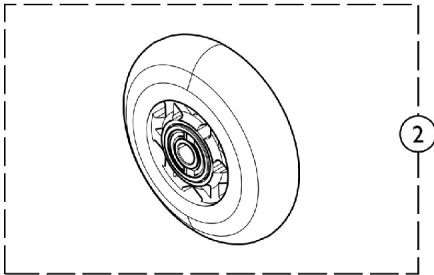

Casters and Hardware

Casters and Hardware

| Item Number | Note | Part Number | Description | Quantity Per | |
|-------------|------|-------------|--|--------------|----------|
| | | | | Package | Assembly |
| 1 | | 1159772 | Kit, Front Wheel Hardware | 1 | 1 |
| | | | Spacer (5/16 x 7/16) | 1 | 2 |
| | | | Locknut (5/16-24) | 1 | 1 |
| | | | Screw, Hex Head (5/16-24 x 2-1/4") | 1 | 1 |
| | | | See Chart Caster Styles | 1 | 1 |
| 2 | | 1128070 | Wheel Assembly, Soft Roll (4" x 1") | 1 | 1 |
| 2 | | 1128071 | Wheel Assembly, Soft Roll (5" x 1-1/2") | 1 | 1 |
| 2 | | 1157282-NLA | NLA - Wheel Assembly, Soft Roll (3" x 1-1/2") | 1 | 1 |
| 2 | | 1169260 | Wheel Assembly, Composite, Urethane (5" x 1") | 1 | 1 |
| 3 | | 1032190-NLA | NLA - Wheel Assembly (3" x 1") | 1 | 1 |
| 4 | | 1060910 | Wheel Assembly, Composite Urethane, Light Up (4" x 1") | 1 | 1 |
| 5 | | 1164317-NLA | NLA - Wheel Assembly, Composite, Urethane (4 x 1") | 1 | 1 |
| 5 | | 1164318-NLA | NLA - Wheel Assembly, Composite, Urethane (4 x 1-1/2") | 1 | 1 |
| 6 | | 1114142 | Wheel Assembly, Semi-Pneumatic, Black (4" x 1") | 1 | 1 |
| 7 | | 1164311 | Wheel Assembly, Composite, Urethane (5" x 1") | 1 | 1 |

Caster Styles

| Caster Style | Size | Tire Type | Part Number |
|--------------|--------|--------------------|-------------|
| 3SOFR | 3" | Aluminum Soft Roll | 1157282-NLA |
| CRFF3 | 3" | Micro | 1032190-NLA |
| 41DC | 4 x 1" | Urethane | 1164317-NLA |
| CRFA654 | 4" | Aluminum Soft Roll | 1128070 |
| CRF844 | 4" | Lighted | 1060910 |
| 51DC | 5 x 1" | Urethane | 1169260 |
| CRFA655 | 5" | Aluminum Soft Roll | 1128071 |