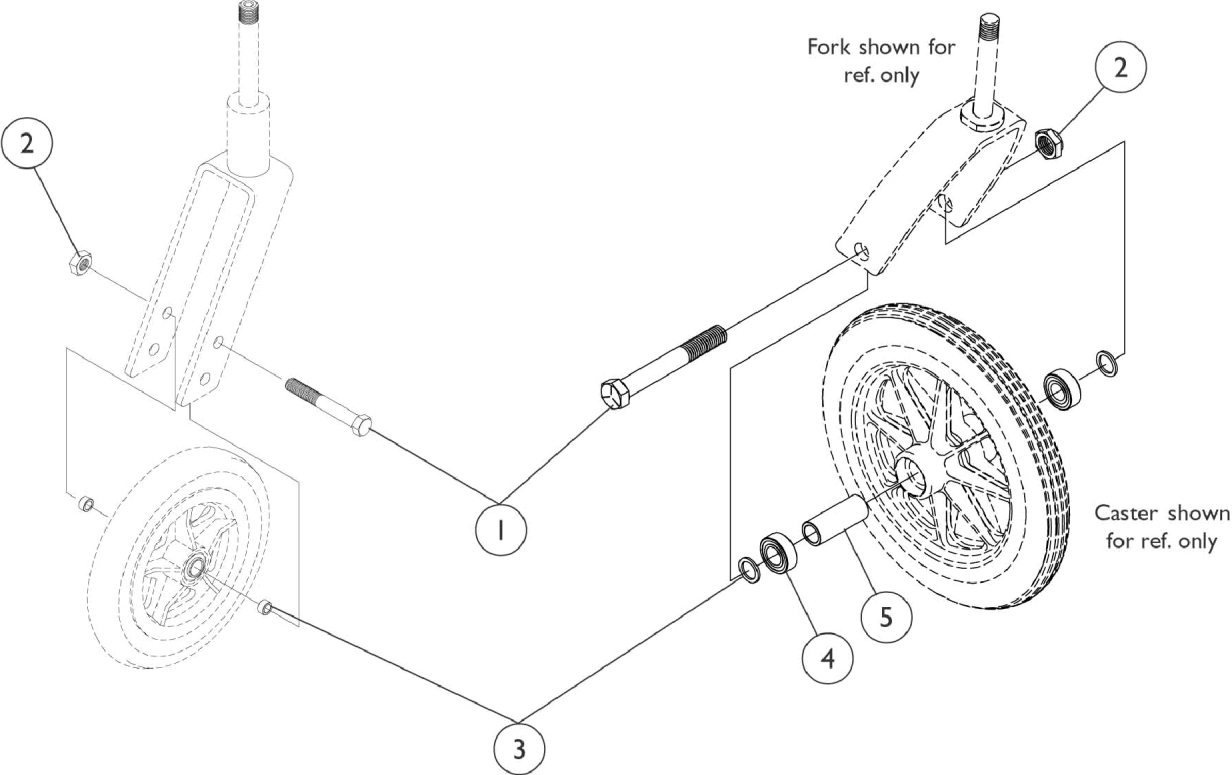

Casters & Mounting Hardware (Before 7/1/11)

Casters & Mounting Hardware (Before 7/1/11)

Caster Wheel Hardware

Wheel Style	Wheel Size	Tire Type	Item 1 Axle	Item 2 Locknut	Item 3 Washer	Item 4 Bearing	Item 5 Spacer
5ALUM	5"	Urethane	1025764	1025730	1026102	N/A	N/A
AT901	5"	Urethane	1025764	1025730	1026102	N/A	N/A
AT902	6 x 1"	Urethane	1025764	1025730	1026102	N/A	N/A
6SKYWAY	6 x 1"	Urethane	1025764	1025730	1026102	N/A	N/A
6PNEU	6 x 2"	Pneumatic	1025764	1025730	1026102	N/A	N/A
AT903	8 x 1"	Urethane	1025726	1025734	1026101	1006049	1020592
AT1292	8 x 1-1/4"	Pneumatic	1025726	1025734	1025724	1006049	1020592
AT1292FF	8 x 1-1/4"	Pneumatic w/ Flat Free	1025726	1025734	1025724	1006049	1020592

Caster Wheels

Wheel Style	Wheel Size	Tire Type	Caster w/ Bearings	Tire	Tube/ Insert
5ALUM	5"	Urethane	1026952	N/A	N/A
AT901	5"	Urethane	1029496	N/A	N/A
AT902	6 x 1"	Urethane	1034352 See Note(s) A	N/A	N/A
6SKYWAY	6 x 1"	Urethane	1026956	N/A	N/A
6PNEU	6 x 2"	Pneumatic	1044040	1026010-NLA	1026011-NLA
AT903	8 x 1"	Urethane	1038161	1038157	N/A
AT1292	8 x 1-1/4"	Pneumatic	1009481	40176X040	40176X041
AT1292FF	8 x 1-1/4"	Pneumatic w/ Flat Free	1030773	40176X040	1010904-NLA

NOTE: A - Consists of (2) Casters.