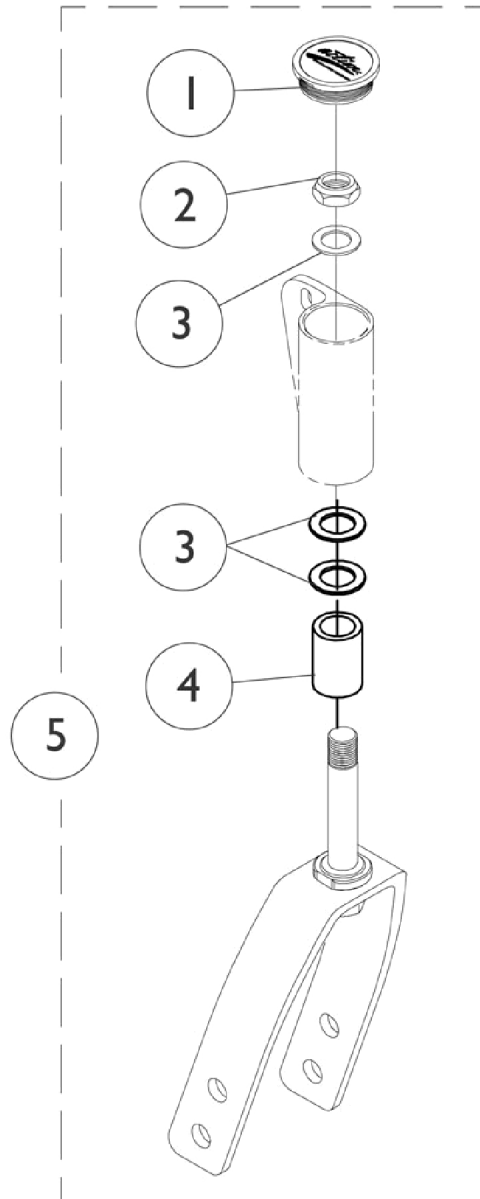

Forks & Hardware (Before 7/1/11)

Forks & Hardware (Before 7/1/11)

Item Number	Note	Part Number	Description	Quantity Per	
				Package	Assembly
1		1038353	Plug Button, Headtube, Black	1	1
2		1025737	Locknut (1/2-20)	1	4
3		1026174	Washer (1/2 x 7/8 x 3/64")	1	1
4		1046495	Spacer (1/2 x 3/4 x 1")	1	2
5		1065623	Kit, Fork w/ Hardware (3" Caster)	1	2
5		1065624	Kit, Fork w/ Hardware, 1" Extension (3 and 5" Caster)	1	2
5		1065626	Kit, Fork w/ Hardware (5" Caster)	1	2
5		1065627	Kit, Fork w/ Hardware, 1" Extension (5 and 6" Caster)	1	2
5		1065629	Kit, Fork w/ Hardware (6 x 2" and 8" Casters)	1	2