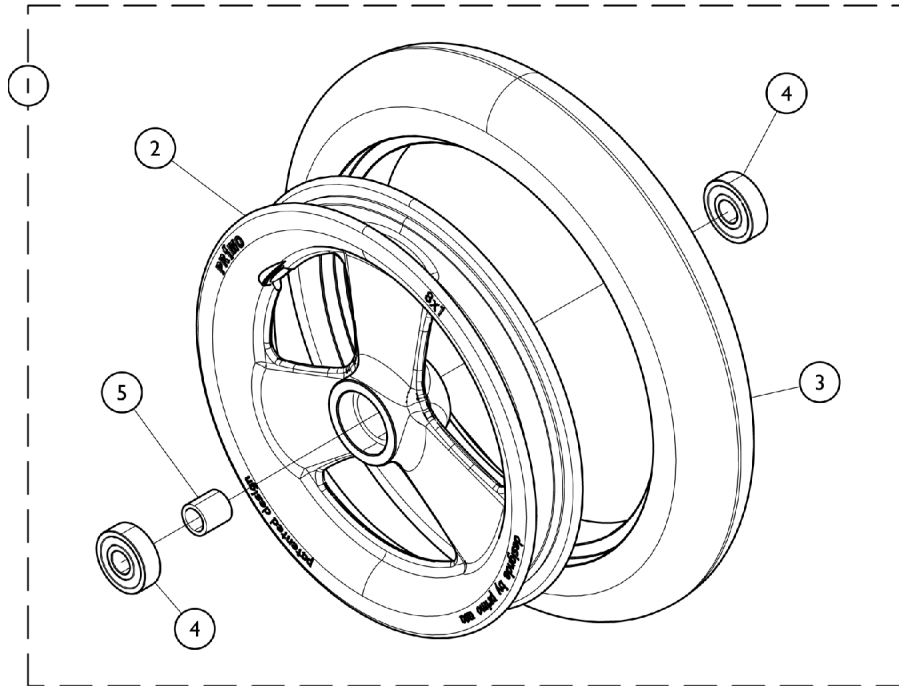

Casters - Front (After 6/29/11)

Standard Caster Components

(Some Components may not be available as Stand Alone Service Parts)

Wheel Style	Wheel Size	Tire Type	Item 1 Caster Wheel Assembly	Item 2 Wheel	Item 3 Tire	Item 4 Bearing	Item 5 Bearing Spacer
AT900	3"	Urethane	1032190-NLA	N/A	N/A	40117X026	1026172
51DC	5 x 1"	Urethane	1169260	N/A	N/A	N/A	N/A
61DC	6 x 1"	Urethane	1164314	N/A	N/A	N/A	N/A
615DC	6 x 1-1/2"	Urethane	1164313	N/A	N/A	N/A	N/A
1259 (After 8/14/03)	6 x 2" Deep Profile	Semi Pneumatic	1072014	N/A	N/A	1006049	1020592
81DC	8 x 1"	Urethane	1164315	N/A	N/A	N/A	N/A
815DC	8 x 1-1/2"	Urethane	1164316	N/A	N/A	N/A	N/A

NOTE: Caster Wheel Assembly includes Wheel, Tire, Bearings (2), and Bearing Spacer.