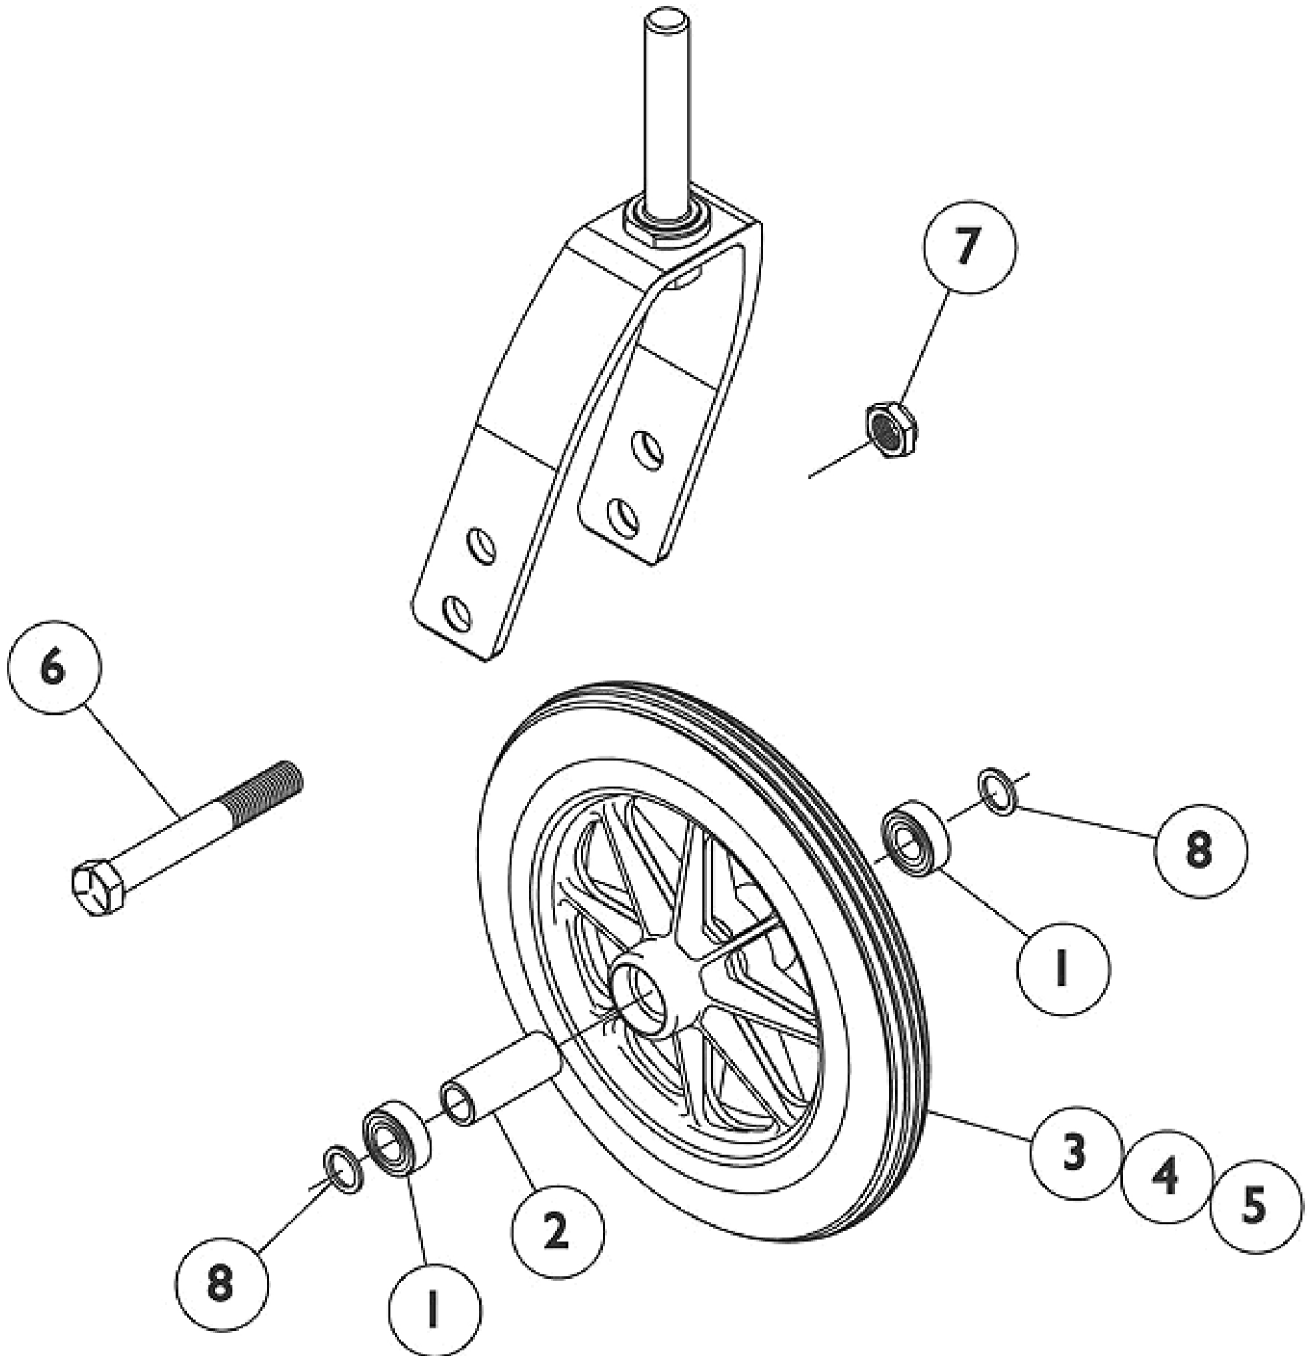

## Casters and Hardware (Before 7/1/11)

After 10/4/09, the 5SOFT (5") Semi-Pneumatic is no longer available and is replaced as a 5SOFT (5") Urethane. Order caster in pairs for wheelchairs manufactured before 10/5/09.

### #1 - 5 Casters

Caster Option	Wheel Size	Tire Type	Item 1. Bearing	Item 2. Bearing Spacer	Item 3. Wheel w/ Bearings	Item 4. Tire	Item 5. Tube/Insert
AT900	3"	Roller	40117X026	1026172	1032190-NLA	N/A	N/A
4SOFT	4"	Semi Pneumatic	40117X026	1026172	1114142	N/A	N/A
4SPLT	4"	Urethane Light-Up	40117X026	1026172	1060910	N/A	N/A
5SOFT See Note(s) A	5"	Urethane	N/A	1025726	1128071	N/A	N/A
AT901	5"	Urethane	40117X026	1026172	1029496	N/A	N/A
AT902	6"	Urethane	N/A	N/A	1034352 See Note(s) B	N/A	N/A
6PNEU	6"	Pneumatic	40117X026	1026172	1044040	1026010-NLA	1026011-NLA
1259	6 x 2"	Semi Pneumatic Urethane	1006049	1020592	1115179	N/A	N/A
AT903	8 x 1-1/4"	Urethane	1040102	1037911	1058649	1038157	N/A
AT1292FF	8 x 1-1/4"	Pneumatic w/ Flat Free	1006049	1020592	1030773	40176X040	1010904-NLA
NOTE: A - After 10/4/09, the 5SOFT (5") Semi-Pneumatic is no longer available and is replaced as a 5SOFT (5") Urethane. Order caster in pairs for wheelchairs manufactured before 10/5/09. B - Consists of (2) Casters.							