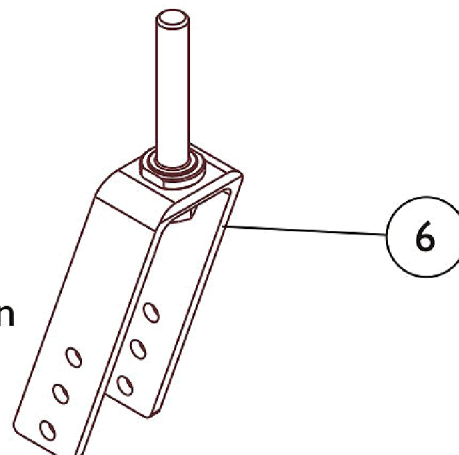

## Caster Forks & Hardware (Before 7/1/11)

6" Caster Fork shown

Item Number	Note	Part Number	Description	Quantity Per	
				Package	Assembly
1		1001843	Cap, Head Tube, Black	1	1
1		1131189	Package, Head Tube Cap	10	1
2		1001979	Locknut (1/2-20)	1	1
3		1021508	Washer, Nylon (5/8 x 1 x 3/32")	1	1
4		1001801	Bearing, Flange (1/2")	1	1
5		1085298	Bearing (1-1/4" O.D. x 1/2" I.D.)	1	1
6		1037420	Fork and Stem Assembly, Black (6 x 1" Caster)	1	1
6		1056640	Fork and Stem Assembly, Black (8" & 6 x 2" Caster)	1	1