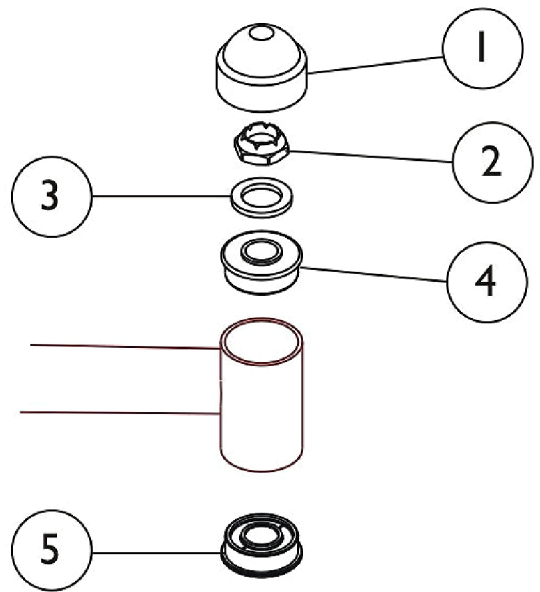

## Caster Forks & Hardware (Before 7/1/11)

6" Caster Fork shown

Item Number	Note	Part Number	Description	Quantity Per	
				Package	Assembly
1		1001843	Cap, Head Tube, Black	1	1
1		1131189	Package, Head Tube Cap	10	1
2		1001979	Locknut (1/2-20)	1	1
3		1021508	Washer, Nylon (5/8 x 1 x 3/32")	1	1
4		1001801	Bearing, Flange (1/2")	1	1
5		1085298	Bearing (1-1/4" O.D. x 1/2" I.D.)	1	1
6		1037420	Fork and Stem Assembly, Black (6 x 1" Caster)	1	1
6		1056640	Fork and Stem Assembly, Black (8" & 6 x 2" Caster)	1	1