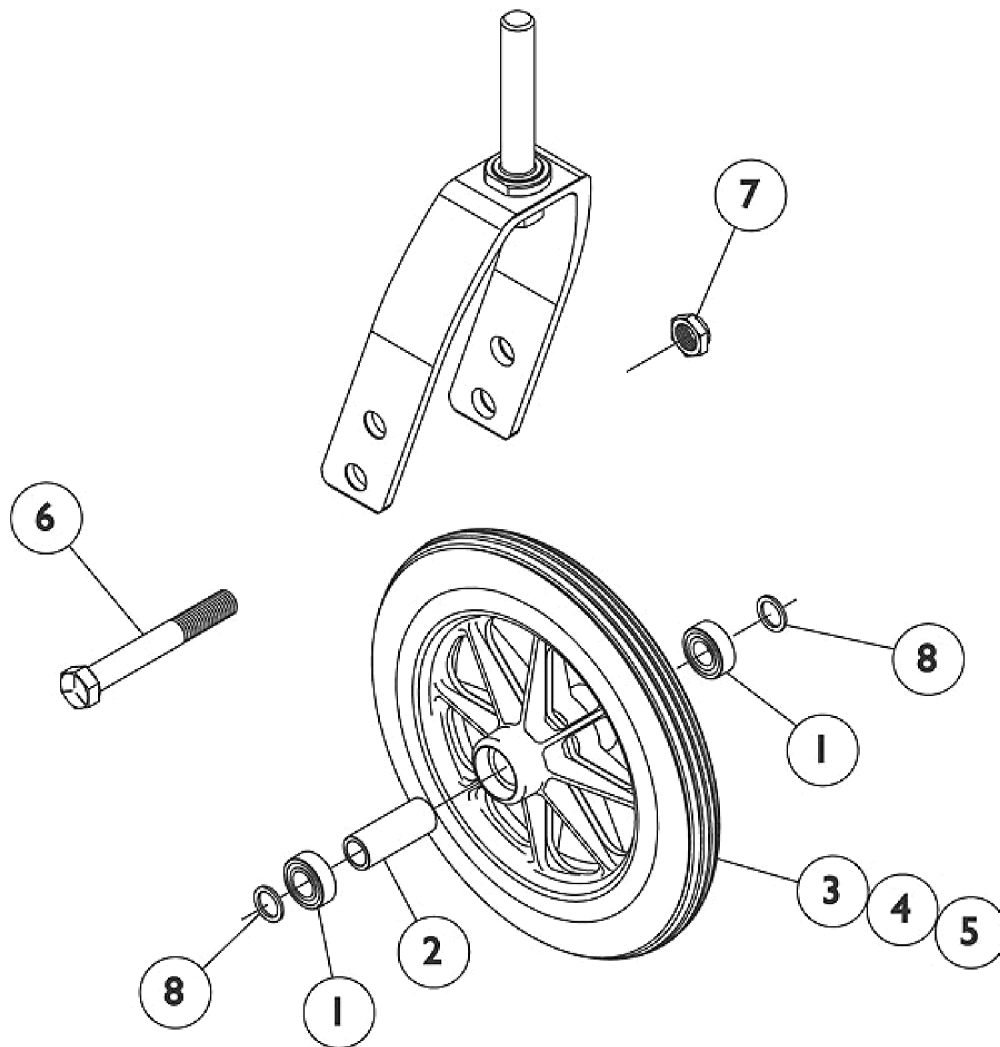

Caster and Mounting Hardware (Before 7/1/11)

Caster and Mounting Hardware (Before 7/1/11)

#1 - 5 Casters w/ Mounting Hardware (Before 7/1/11)

Wheel Style	Wheel Size	Tire Type	Item 1 Bearing	Item 2 Bearing Spacer	Item 3 Wheel w/ Bearings	Item 4 Tire	Item 5 Tube/Insert
AT902	6 x 1"	Urethane	N/A	N/A	1029500	N/A	N/A
1259	6 x 2"	Semi-Pneu. Urethane	1006049	1020592	1115179	N/A	N/A
1299	8 x 1"	Solid Rubber	1006049	1018982	1058137	1040144	N/A
AT903	8 x 1-1/4"	Urethane	1040102	1037911	1058649	1038157	N/A
1292	8 x 1-1/4"	Pneumatic	1006049	1020592	1009481	40176X040	40176X041
1492	8 x 1-1/4"	Pneumatic w/ Flat Free	1006049	1020592	1030773	40176X040	1010904-NLA
1228	8 x 1-3/4"	Semi-Pneumatic	1006049	1020592	1070811	N/A	N/A

#6 - 8 Caster Mounting Hardware (Before 7/1/11)

Wheel Style	Wheel Size	Tire Type	Item 6 Axle	Item 7 Locknut	Item 8 Washer
AT902	6 x 1"	Urethane	1026908	1025730	1026160
1259	6 x 2"	Semi-Pneu.	1025726	1025734	1025724
1299	8 x 1"	Solid Rubber	1025726	1025734	1026101
AT903	8 x 1-1/4"	Urethane	57667P007	20225X000	N/A
1292	8 x 1-1/4"	Pneumatic	1025726	1025734	1025724
1492	8 x 1-1/4"	Pneumatic w/ Flat Free	1025726	1025734	1025724
1228	8 x 1-3/4"	Semi-Pneumatic	1025726	1025734	1025724