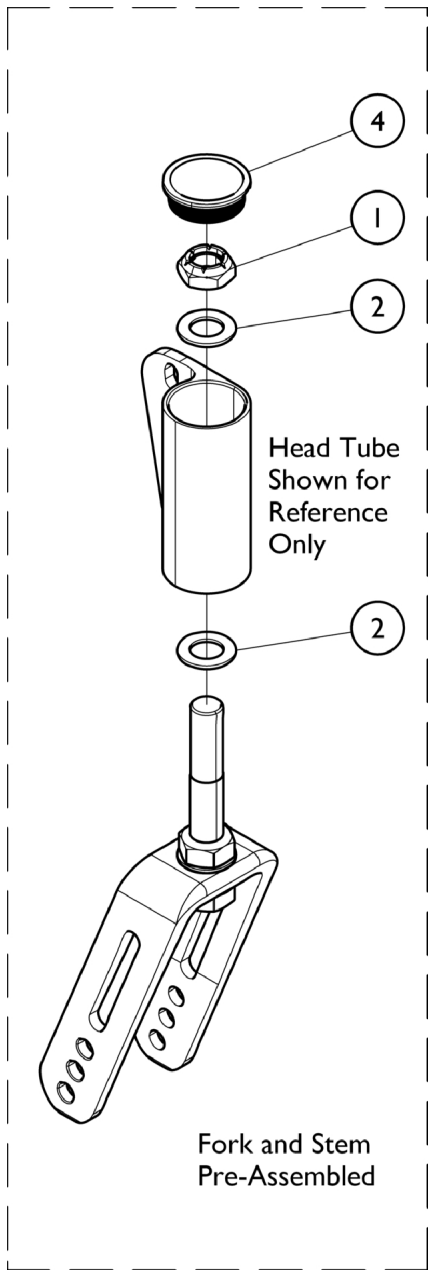

Forks & Hardware (After 6/29/11)

**Fork Mounting Hardware
Caster Model
51DC, 61DC**

**Fork Mounting Hardware
Caster Model
81DC, 815DC**

Forks & Hardware (After 6/29/11)

Item Number	Note	Part Number	Description	Quantity Per	
				Package	Assembly
1		1038353	Plug Button, Headtube, Black	1	1
2		1025737	Locknut (1/2-20)	1	4
3		1026174	Washer (1/2 x 7/8 x 3/64")	1	1
4		1046495	Spacer (1/2 x 3/4 x 1")	1	2
5		1065623	Kit, Fork w/ Hardware (3" Caster)	1	2
5		1065624	Kit, Fork w/ Hardware, 1" Extension (3 and 5" Caster)	1	2
5		1065626	Kit, Fork w/ Hardware (5" Caster)	1	2
5		1065627	Kit, Fork w/ Hardware, 1" Extension (5 and 6" Caster)	1	2
5		1161851-NLA	Kit, Hardware, Caster	1	1
			Screw, Hex Head, Cap (5/16-24 x 3-1/4")	1	2
			Spacer (5/16 x 1/2 x 3/4")	1	4
			Locknut (5/16-24)	1	2