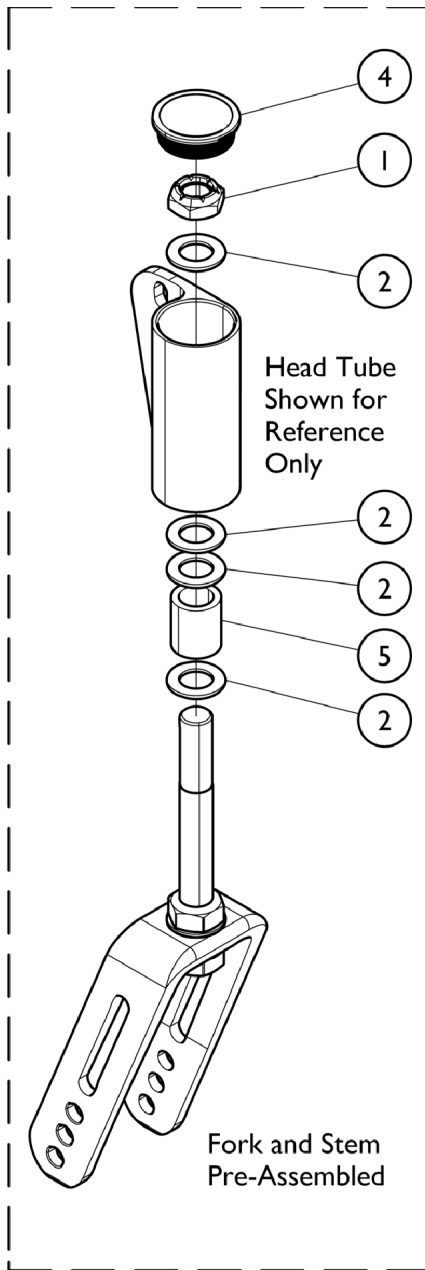

Forks & Hardware (After 6/29/11)

**Fork Mounting Hardware
Caster Model
51DC, 61DC**

**Fork Mounting Hardware
Caster Model
81DC, 815DC**

Forks & Hardware (After 6/29/11)

Item Number	Note	Part Number	Description	Quantity Per	
				Package	Assembly
1		1038353	Plug Button, Headtube, Black	1	1
2		1025737	Locknut (1/2-20)	1	4
3		1026174	Washer (1/2 x 7/8 x 3/64")	1	1
4		1046495	Spacer (1/2 x 3/4 x 1")	1	2
5		1065623	Kit, Fork w/ Hardware (3" Caster)	1	2
5		1065624	Kit, Fork w/ Hardware, 1" Extension (3 and 5" Caster)	1	2
5		1065626	Kit, Fork w/ Hardware (5" Caster)	1	2
5		1065627	Kit, Fork w/ Hardware, 1" Extension (5 and 6" Caster)	1	2
5		1161851-NLA	Kit, Hardware, Caster	1	1
			Screw, Hex Head, Cap (5/16-24 x 3-1/4")	1	2
			Spacer (5/16 x 1/2 x 3/4")	1	4
			Locknut (5/16-24)	1	2