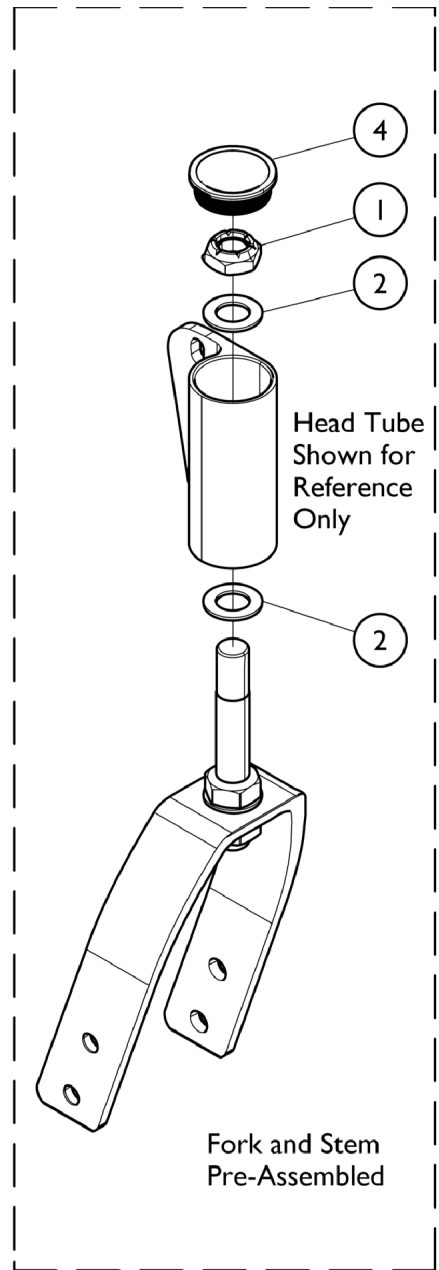

Forks & Hardware (After 6/29/11)

**Fork Mounting Hardware
Caster Model
51DC, 61DC**

**Fork Mounting Hardware
Caster Model
81DC, 815DC**

Forks & Hardware (After 6/29/11)

Item Number	Note	Part Number	Description	Quantity Per	
				Package	Assembly
1		1038353	Plug Button, Headtube, Black	1	1
2		1025737	Locknut (1/2-20)	1	4
3		1026174	Washer (1/2 x 7/8 x 3/64")	1	1
4		1046495	Spacer (1/2 x 3/4 x 1")	1	2
5		1065623	Kit, Fork w/ Hardware (3" Caster)	1	2
5		1065624	Kit, Fork w/ Hardware, 1" Extension (3 and 5" Caster)	1	2
5		1065626	Kit, Fork w/ Hardware (5" Caster)	1	2
5		1065627	Kit, Fork w/ Hardware, 1" Extension (5 and 6" Caster)	1	2
5		1161851-NLA	Kit, Hardware, Caster	1	1
			Screw, Hex Head, Cap (5/16-24 x 3-1/4")	1	2
			Spacer (5/16 x 1/2 x 3/4")	1	4
			Locknut (5/16-24)	1	2