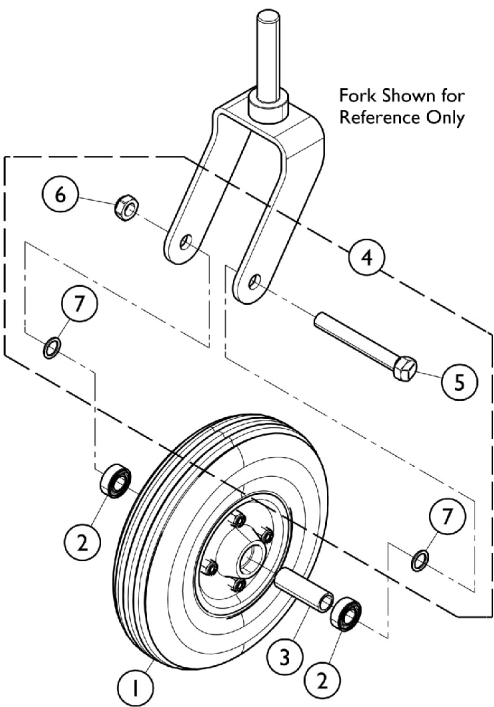

# Casters and Mounting Hardware (After 6/29/11)

**Caster and Hardware for 1259 Option**

**Caster and Hardware for 4SPLT, 5SOFT, 5IDC, 6IDC Options**

**Caster and Hardware for 8IDC, 815DC Options**

## Casters (After 6/29/11)

Caster Option	Wheel Size	Tire Type	Item 1 Caster Wheel Assembly	Item 2. Bearing	Item 3. Bearing Spacer	Tire
4SPLT	4"	Urethane	1060910	40117X026	1026172	N/A
5SOFT	5"	Urethane	1164311	N/A	N/A	N/A
51DC	5 x 1"	Urethane	1169260	N/A	N/A	N/A
61DC	6 x 1"	Urethane	1164314	N/A	N/A	N/A
1259	6 x 2"	Semi Pneumatic Urethane	1115179	1006049	1020592	N/A
81DC	8 x 1"	Urethane	1164315	N/A	N/A	N/A
815DC	8 x 1-1/2"	Urethane	1164316	N/A	N/A	N/A

NOTE: Caster Wheel Assembly includes the following items: Tire, Wheel, Bearings (2), and Spacer.

## Caster Hardware (After 6/29/11)

Caster Option	Wheel Size	Tire Type	Item 4. Caster Hardware (Pair)	Item 5. Axle	Item 6. Locknut	Item 7. Axle Spacer
4SPLT 5SOFT 51DC 515DC	4 x 1" 5 x 1" 5 x 1" 5 x 1-1/2"	Urethane	1026926-NLA	1026908	1025730	1026160
61DC	6 x 1"	Urethane	1026926-NLA	1026908	1025730	1026160
1259	6 x 2"	Semi Pneumatic	1042489	1025726	1025734	1025724
81DC	8 x 1"	Urethane	1161851-NLA	N/A	N/A	N/A
815DC	8 x 1-1/2"	Urethane	1161851-NLA	N/A	N/A	N/A