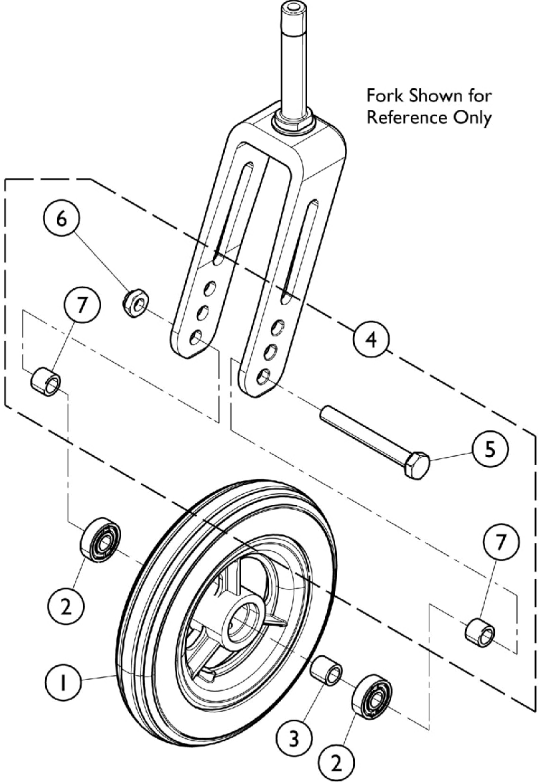

# Casters and Mounting Hardware (After 6/29/11)

**Caster and Hardware for 1259 Option**

**Caster and Hardware for 4SPLT, 5SOFT, 5IDC, 6IDC Options**

**Caster and Hardware for 8IDC, 815DC Options**

## Casters (After 6/29/11)

Caster Option	Wheel Size	Tire Type	Item 1 Caster Wheel Assembly	Item 2. Bearing	Item 3. Bearing Spacer	Tire
4SPLT	4"	Urethane	1060910	40117X026	1026172	N/A
5SOFT	5"	Urethane	1164311	N/A	N/A	N/A
51DC	5 x 1"	Urethane	1169260	N/A	N/A	N/A
61DC	6 x 1"	Urethane	1164314	N/A	N/A	N/A
1259	6 x 2"	Semi Pneumatic Urethane	1115179	1006049	1020592	N/A
81DC	8 x 1"	Urethane	1164315	N/A	N/A	N/A
815DC	8 x 1-1/2"	Urethane	1164316	N/A	N/A	N/A

NOTE: Caster Wheel Assembly includes the following items: Tire, Wheel, Bearings (2), and Spacer.

## Caster Hardware (After 6/29/11)

Caster Option	Wheel Size	Tire Type	Item 4. Caster Hardware (Pair)	Item 5. Axle	Item 6. Locknut	Item 7. Axle Spacer
4SPLT 5SOFT 51DC 515DC	4 x 1" 5 x 1" 5 x 1" 5 x 1-1/2"	Urethane	1026926-NLA	1026908	1025730	1026160
61DC	6 x 1"	Urethane	1026926-NLA	1026908	1025730	1026160
1259	6 x 2"	Semi Pneumatic	1042489	1025726	1025734	1025724
81DC	8 x 1"	Urethane	1161851-NLA	N/A	N/A	N/A
815DC	8 x 1-1/2"	Urethane	1161851-NLA	N/A	N/A	N/A