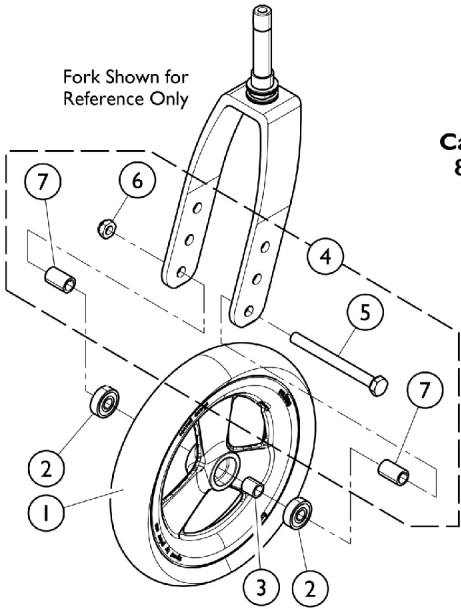

# Casters and Mounting Hardware (After 6/29/11)

**Caster and Hardware for 1259 Option**

**Caster and Hardware for 4SPLT, 5SOFT, 5IDC, 6IDC Options**

**Caster and Hardware for 8IDC, 815DC Options**

## Casters (After 6/29/11)

Caster Option	Wheel Size	Tire Type	Item 1 Caster Wheel Assembly	Item 2. Bearing	Item 3. Bearing Spacer	Tire
4SPLT	4"	Urethane	1060910	40117X026	1026172	N/A
5SOFT	5"	Urethane	1164311	N/A	N/A	N/A
51DC	5 x 1"	Urethane	1169260	N/A	N/A	N/A
61DC	6 x 1"	Urethane	1164314	N/A	N/A	N/A
1259	6 x 2"	Semi Pneumatic Urethane	1115179	1006049	1020592	N/A
81DC	8 x 1"	Urethane	1164315	N/A	N/A	N/A
815DC	8 x 1-1/2"	Urethane	1164316	N/A	N/A	N/A

NOTE: Caster Wheel Assembly includes the following items: Tire, Wheel, Bearings (2), and Spacer.

## Caster Hardware (After 6/29/11)

Caster Option	Wheel Size	Tire Type	Item 4. Caster Hardware (Pair)	Item 5. Axle	Item 6. Locknut	Item 7. Axle Spacer
4SPLT 5SOFT 51DC 515DC	4 x 1" 5 x 1" 5 x 1" 5 x 1-1/2"	Urethane	1026926-NLA	1026908	1025730	1026160
61DC	6 x 1"	Urethane	1026926-NLA	1026908	1025730	1026160
1259	6 x 2"	Semi Pneumatic	1042489	1025726	1025734	1025724
81DC	8 x 1"	Urethane	1161851-NLA	N/A	N/A	N/A
815DC	8 x 1-1/2"	Urethane	1161851-NLA	N/A	N/A	N/A