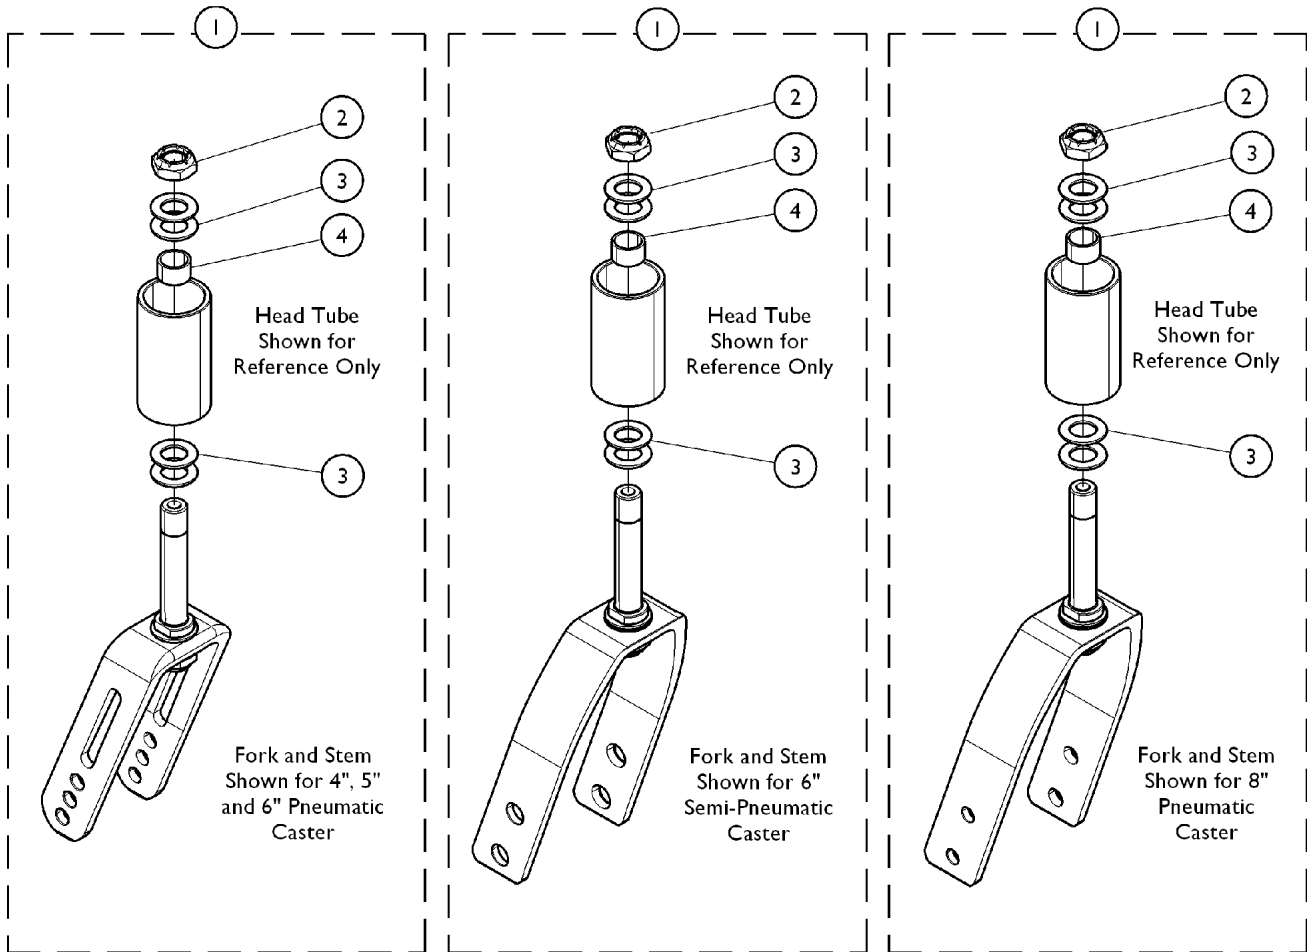

Forks & Hardware (After 6/29/11)

(Upper hole on fork determines the lowest STF dimension.)

**Hardware for Caster Options
4SPLT, 5SOFT, 5IDC,
515DC, 61DC**

**Hardware for Caster Options
1259**

**Hardware for Caster Options
81DC, 815DC**

Forks & Hardware (After 6/29/11)

(Upper hole on fork determines the lowest STF dimension.)

Item Number	Note	Part Number	Description	Quantity Per	
				Package	Assembly
1	A	1118545	Kit, Fork (5") w/ Short Stem	1	1
			NLA - Fork, Caster	1	1
			Stem, Fork, Short	1	1
2			Locknut (1/2-20)	1	2
3			Washer, Plain (1/2 x 7/8 x 1/16)	1	6
4			Spacer (1/2 x 5/8 x 3/8")	1	1
1	A	1118546	Kit, Fork Assembly w/ Hardware (6 x 2" - 8" Caster)	1	1
			Fork, Caster	1	1
			Stem, Fork, Short	1	1
2			Locknut (1/2-20)	1	2
3			Washer (1/2 x 7/8 x 3/64")	1	6
4			Spacer (1/2 x 5/8 x 3/8")	1	1
1	A	1111933	NLA - Kit, Fork and Stem Assembly w/ Hardware (3 - 4" Caster)	1	1
			Fork, Caster	1	1
			Stem, Fork, Short	1	1
2			Locknut (1/2-20)	1	2
3			Washer, Plain (1/2 x 7/8 x 1/16)	1	6
4			Spacer (1/2 x 5/8 x 3/8")	1	1
1	A	1174529	Kit, Fork Assembly w/ Hardware (8" Caster)	1	1
			Fork, Caster	1	1
			Stem, Fork, Short	1	1
2			Locknut (1/2-20)	1	2
3			Washer (1/2 x 7/8 x 3/64")	1	7
4			Spacer (1/2 x 5/8 x 3/8")	1	1
2		1025737	Locknut (1/2-20)	1	1
3		1026174	Washer (1/2 x 7/8 x 3/64")	1	4
4		1111931	Spacer (1/2 x 5/8 x 3/8")	1	1
	B	1088523	Plug Button, Head Tube, Black	1	1
		See Chart	Fork Assembly w/ Hardware, Rear Wheels and STF Dimensions	1	1

NOTE: A - Includes pre-assembled Fork and Stem in addition to Head Tube mounting hardware items 2, 3, and 4.

B - Not shown in illustration.

Forks & Hardware (After 6/29/11)

(Upper hole on fork determines the lowest STF dimension.)

Seat to Floor Heights are in 1/2 inch increments.