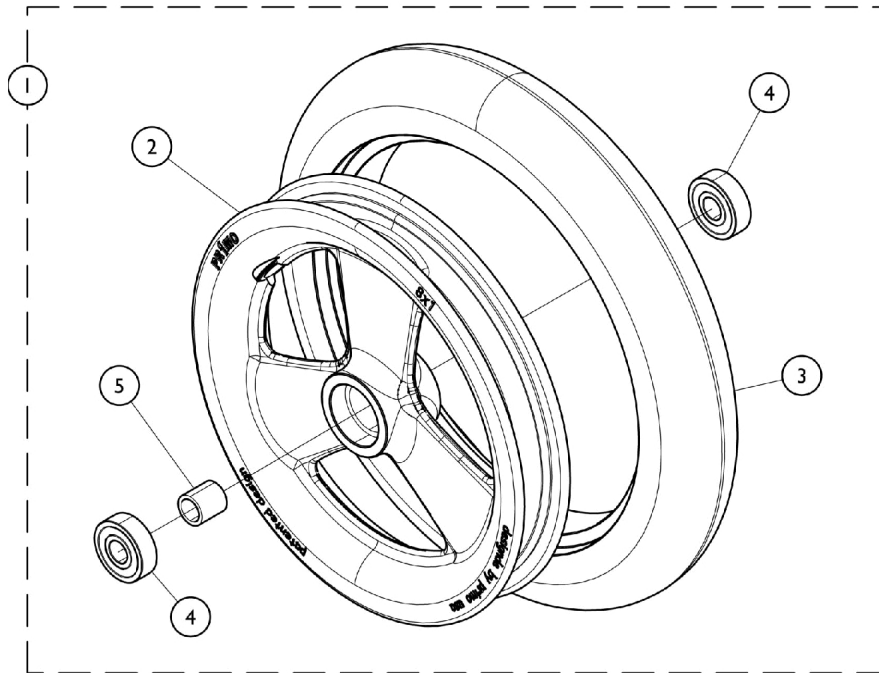

Caster Wheels (After 6/29/11)

Standard Caster Components

(Some Components may not be available as Stand Alone Service Parts)

Caster Wheels

Caster Model	Wheel Size	Tire Type	Item 1 Caster Wheel Assembly	Item 2 Wheel	Item 3 Tire	Item 4 Bearings	Item 5 Bearing Spacer
51DC	5"	Urethane	1169260	N/A	N/A	N/A	N/A
61DC	6"	Urethane	1164314	N/A	N/A	N/A	N/A
1259	6 x 2"	Semi- Pneumatic Urethane	1072014	N/A	N/A	1006049	1020592
81DC	8 x 1"	Urethane	1164315	N/A	N/A	N/A	N/A
815DC	8 x 1-1/2"	Urethane	1164316	N/A	N/A	N/A	N/A

NOTE: Caster Assembly includes Tire, Wheel, Bearings, and Bearing Spacer