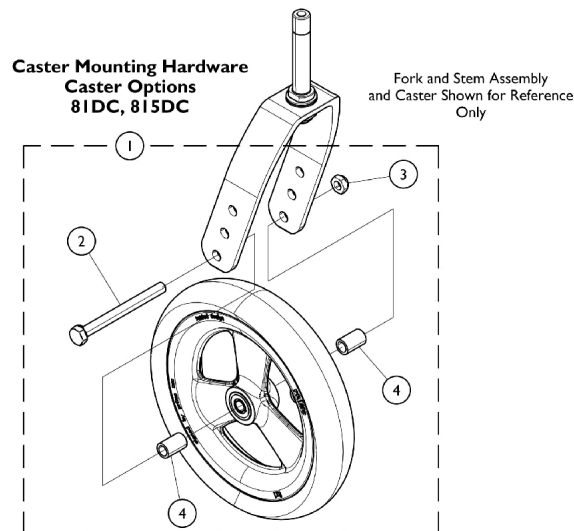

Caster Mounting Hardware (After 6/29/11)

Caster Mounting Hardware (After 6/29/11)

Wheel Style	Wheel Size	Tire Type	Item 1 Caster Hardware	Item 2 Axle	Item 3 Locknut	Item 4 Axle Bearing
61DC	6 x 1"	Urethane	1026926-NLA	1026908	1025730	1026160
1259	6 x 2"	Semi-Pneu.	1042489 See Note(s) A	1025726	1025734	1025724
81DC	8 x 1"	Urethane	1161851-NLA	N/A	N/A	N/A
815DC	8 x 1-1/2"	Urethane	1161851-NLA	N/A	N/A	N/A

NOTE: A - Caster Hardware #1042489 accommodates 1 side only.

NOTE: Item 1 Caster Hardware includes Axle, Locknut, and Axle Bearings.