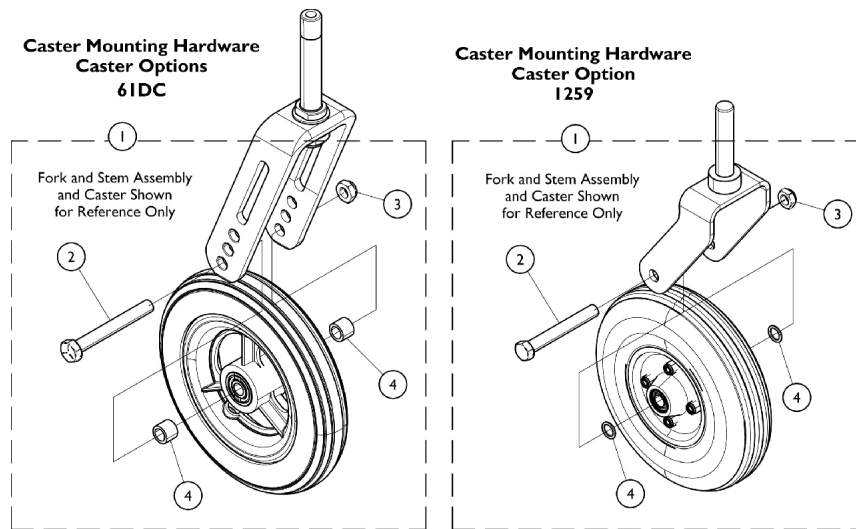

Caster Mounting Hardware (After 6/29/11)

Caster Mounting Hardware (After 6/29/11)

Wheel Style	Wheel Size	Tire Type	Item 1 Caster Hardware	Item 2 Axle	Item 3 Locknut	Item 4 Axle Bearing
61DC	6 x 1"	Urethane	1026926-NLA	1026908	1025730	1026160
1259	6 x 2"	Semi-Pneu.	1042489 See Note(s) A	1025726	1025734	1025724
81DC	8 x 1"	Urethane	1161851-NLA	N/A	N/A	N/A
815DC	8 x 1-1/2"	Urethane	1161851-NLA	N/A	N/A	N/A

NOTE: A - Caster Hardware #1042489 accommodates 1 side only.

NOTE: Item 1 Caster Hardware includes Axle, Locknut, and Axle Bearings.