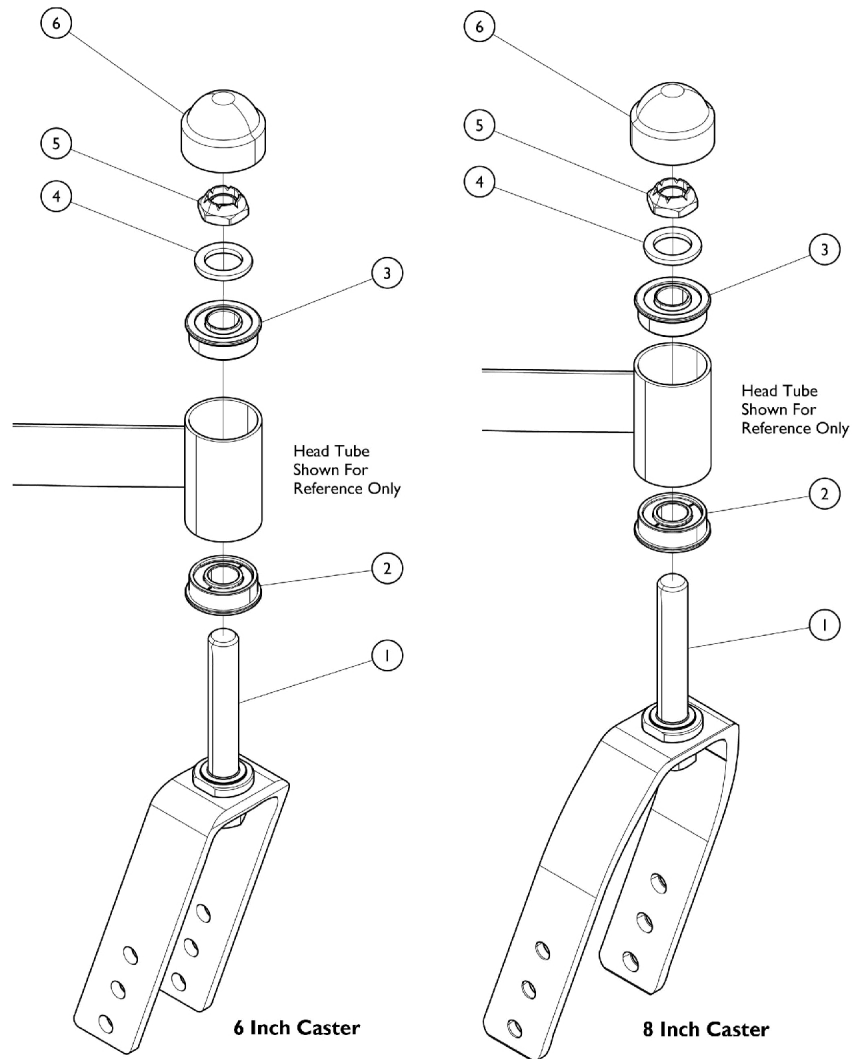

## Caster Forks and Hardware (After 6/29/11)

Item Number	Note	Part Number	Description	Quantity Per	
				Package	Assembly
1		1037420	Fork and Stem Assembly, Black (6 x 1" Caster)	1	1
1		1056640	Fork and Stem Assembly, Black (8" & 6 x 2" Caster)	1	1
1		1174562-NLA	NLA - Fork and Stem Assembly, Black (8" Caster)	1	1
2		1085298	Bearing (1-1/4" O.D. x 1/2" I.D.)	1	1
3		1001801	Bearing, Flange (1/2")	1	1
4		1021508	Washer, Nylon (5/8 x 1 x 3/32")	1	1
5		1001979	Locknut (1/2-20)	1	1
6		1001843	Cap, Head Tube, Black	1	1
6		1131189	Package, Head Tube Cap	10	1