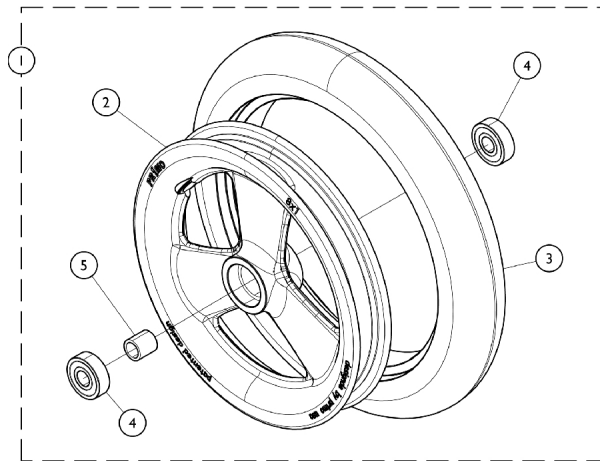

## Standard Caster Components

(Some Components may not be available as Stand Alone Service Parts)

## Casters

Caster Option	Wheel Size	Tire Type	Caster Assembly	Rear Wheel Option	Seat to Floor Dimension
AT900	4 x 1"	Urethane	1032190-NLA	12COM 22COM	16 - 17" 16-1/2 - 17"
41DC	4 x 1"	Urethane	1164317-NLA	12COM 22COM	15-1/2, 16, 16-1/2, 17, 17-1/2"
51DC	5 x 1"	Urethane	1169260	12COM 20COM 22COM 24COM	16 - 17-1/2" 17-1/2" 16-1/2" - 17-1/2" 17-1/2"
61DC	6 x 1"	Urethane	1164314	12COM 20COM 22COM 24COM	17, 17-1/2" 17-1/2" - 18-1/2" 17 - 18" 17-1/2 - 18-1/2"
615DC	6 x 1-1/2"	Urethane	1164313	12COM 20COM 22COM 24COM	17, 17-1/2" 17-1/2" - 18-1/2" 17 - 18" 17-1/2 - 18-1/2"
1259	6 x 2"	Semi Pneumatic Urethane	1115179	12COM 20COM 22COM 24COM	17-1/2" 17-1/2", 19" 17-1/2" 17-1/2", 19"
81DC	8 x 1"	Urethane	1164315	20COM 24COM	18-1/2"
815DC	8 x 1-1/2"	Urethane	1164316	20COM 24COM	18-1/2"

NOTE: Caster Wheel Assembly includes the following items: Tire, Wheel, Bearings (2), and Spacer.