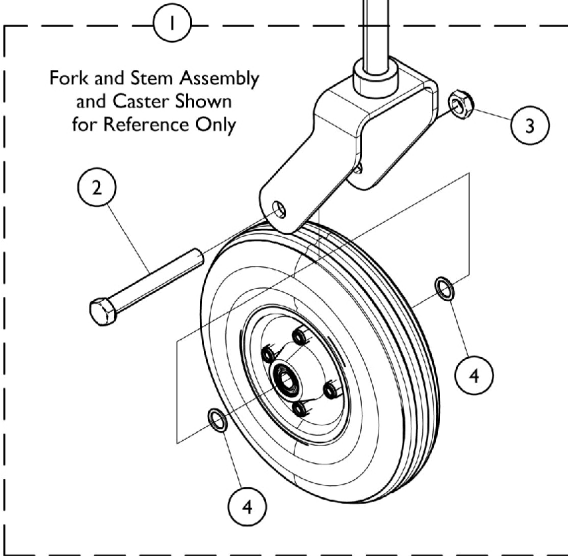

Casters - Mounting Hardware (After 6/29/11)

Caster Mounting Hardware
Caster Options
AT900, 41DC, 4SPLT, 51DC
61DC, 615DC

Caster Mounting Hardware
Caster Option
1259

Caster Mounting Hardware
Caster Options
81DC, 815DC

Casters - Mounting Hardware (After 6/29/11)

Caster Option	Wheel Size	Tire Type	Item 1. Kit, Caster Hardware (Pair)	Item 2. Axle	Item 3. Locknut	Item 4. Axle Spacer
AT900	3"	Roller	1026926-NLA	1026908	1025730	1026160
4SPLT 41DC 5SOFT 51DC	4 x 1" 4 x 1" 5 x 1" 5 x 1"	Urethane	1026926-NLA	1026908	1025730	1026160
61DC 615DC	6 x 1" 6 x 1-1/2"	Urethane	1026926-NLA	1026908	1025730	1026160
1259	6 x 2"	Semi Pneumatic	1042489 See Note(s) A	1025726	1025734	1025724
81DC	8 x 1"	Urethane	1161851-NLA	N/A	N/A	N/A
815DC	8 x 1-1/2"	Urethane	1161851-NLA	N/A	N/A	N/A
NOTE: A - Caster Hardware #1042489 accommodates 1 side only.						
NOTE: Kit, Caster Hardware includes Axle, Locknut, and Axle Spacer.						