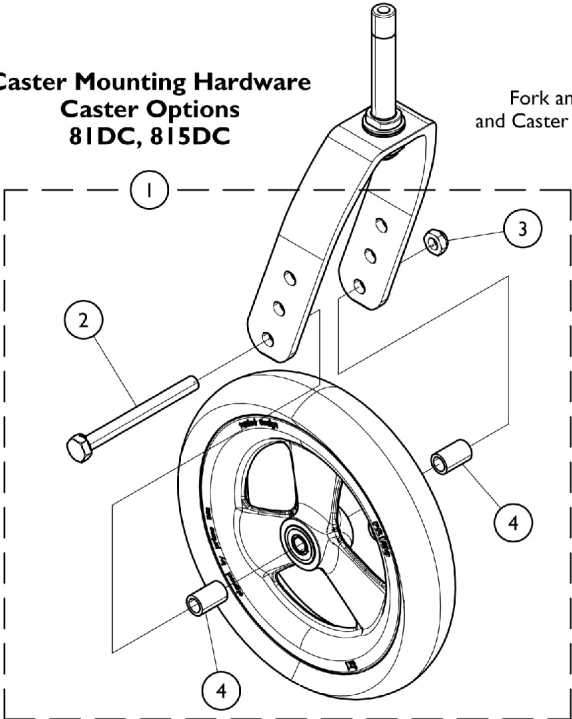

Casters - Mounting Hardware (After 6/29/11)

Caster Mounting Hardware
Caster Options
AT900, 41DC, 4SPLT, 51DC
61DC, 615DC

Caster Mounting Hardware
Caster Option
1259

Caster Mounting Hardware
Caster Options
81DC, 815DC

Casters - Mounting Hardware (After 6/29/11)

Caster Option	Wheel Size	Tire Type	Item 1. Kit, Caster Hardware (Pair)	Item 2. Axle	Item 3. Locknut	Item 4. Axle Spacer
AT900	3"	Roller	1026926-NLA	1026908	1025730	1026160
4SPLT 41DC 5SOFT 51DC	4 x 1" 4 x 1" 5 x 1" 5 x 1"	Urethane	1026926-NLA	1026908	1025730	1026160
61DC 615DC	6 x 1" 6 x 1-1/2"	Urethane	1026926-NLA	1026908	1025730	1026160
1259	6 x 2"	Semi Pneumatic	1042489 See Note(s) A	1025726	1025734	1025724
81DC	8 x 1"	Urethane	1161851-NLA	N/A	N/A	N/A
815DC	8 x 1-1/2"	Urethane	1161851-NLA	N/A	N/A	N/A
NOTE: A - Caster Hardware #1042489 accommodates 1 side only.						
NOTE: Kit, Caster Hardware includes Axle, Locknut, and Axle Spacer.						