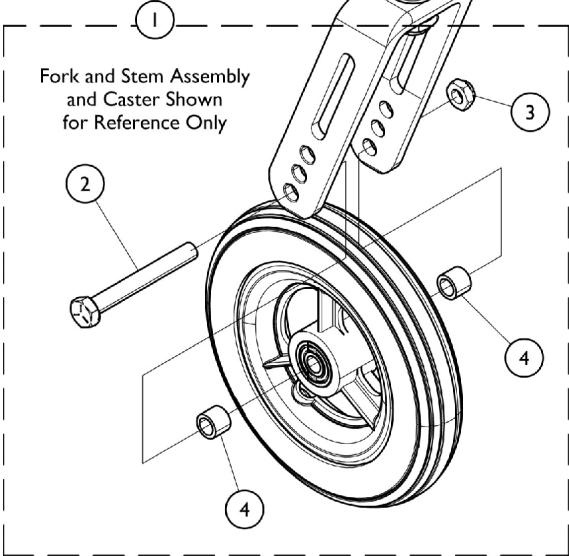

Casters - Mounting Hardware (After 6/29/11)

Caster Mounting Hardware
Caster Options
AT900, 41DC, 4SPLT, 51DC
61DC, 615DC

Caster Mounting Hardware
Caster Option
1259

Caster Mounting Hardware
Caster Options
81DC, 815DC

Casters - Mounting Hardware (After 6/29/11)

Caster Option	Wheel Size	Tire Type	Item 1. Kit, Caster Hardware (Pair)	Item 2. Axle	Item 3. Locknut	Item 4. Axle Spacer
AT900	3"	Roller	1026926-NLA	1026908	1025730	1026160
4SPLT 41DC 5SOFT 51DC	4 x 1" 4 x 1" 5 x 1" 5 x 1"	Urethane	1026926-NLA	1026908	1025730	1026160
61DC 615DC	6 x 1" 6 x 1-1/2"	Urethane	1026926-NLA	1026908	1025730	1026160
1259	6 x 2"	Semi Pneumatic	1042489 See Note(s) A	1025726	1025734	1025724
81DC	8 x 1"	Urethane	1161851-NLA	N/A	N/A	N/A
815DC	8 x 1-1/2"	Urethane	1161851-NLA	N/A	N/A	N/A
NOTE: A - Caster Hardware #1042489 accommodates 1 side only.						
NOTE: Kit, Caster Hardware includes Axle, Locknut, and Axle Spacer.						