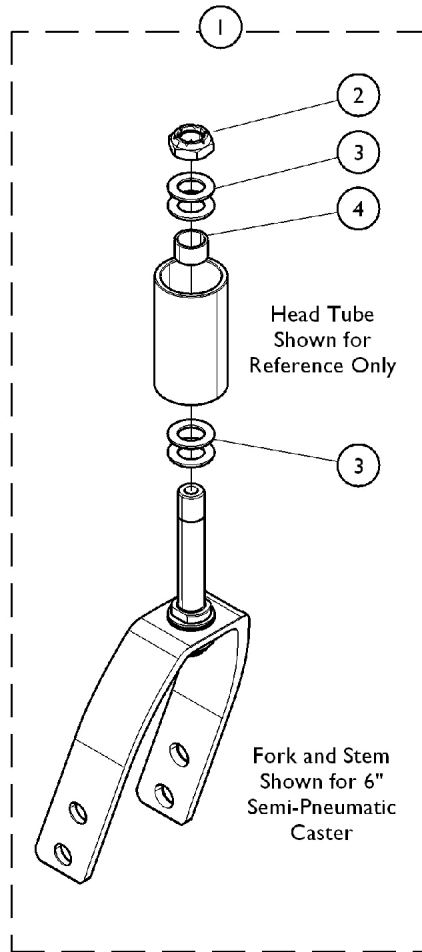

Forks and Hardware (After 6/29/11)

(Upper hole on fork determines the lowest STF dimension)

**Hardware for Caster Options
AT900, 41DC, 4SPLT, 51DC
61DC, 615DC**

**Hardware for Caster Options
1259**

**Hardware for Caster Options
81DC, 815DC**

Forks and Hardware (After 6/29/11)

(Upper hole on fork determines the lowest STF dimension)

Item Number	Note	Part Number	Description	Quantity Per	
				Package	Assembly
1	A	1118545	Kit, Fork (5") w/ Short Stem	1	1
			NLA - Fork, Caster	1	1
			Stem, Fork, Short	1	1
2			Locknut (1/2-20)	1	2
3			Washer, Plain (1/2 x 7/8 x 1/16)	1	6
4			Spacer (1/2 x 5/8 x 3/8")	1	1
1	A	1118546	Kit, Fork Assembly w/ Hardware (6 x 2" - 8" Caster)	1	1
			Fork, Caster	1	1
			Stem, Fork, Short	1	1
2			Locknut (1/2-20)	1	2
3			Washer (1/2 x 7/8 x 3/64")	1	6
4			Spacer (1/2 x 5/8 x 3/8")	1	1
1	A	1174529	Kit, Fork Assembly w/ Hardware (8" Caster)	1	1
			Fork, Caster	1	1
			Stem, Fork, Short	1	1
2			Locknut (1/2-20)	1	1
3			Washer (1/2 x 7/8 x 3/64")	1	4
4			Spacer (1/2 x 5/8 x 3/8")	1	1
2		1025737	Locknut (1/2-20)	1	1
3		1026174	Washer (1/2 x 7/8 x 3/64")	1	2
4		1111931	Spacer (1/2 x 5/8 x 3/8")	1	1
	B	1088523	Plug Button, Head Tube, Black	1	2
		See Chart	Fork Assembly w/ Hardware, Rear Wheels and STF Dimensions	1	1

NOTE: A - Includes pre-assembled Fork and Stem in addition to Head Tube Mounting Hardware items 2 - 4.
B - Not Shown in illustration.

Forks and Hardware (After 6/29/11)
(Upper hole on fork determines the lowest STF dimension)
Fork Assembly w/ Hardware, Rear Wheels and STF Dimensions