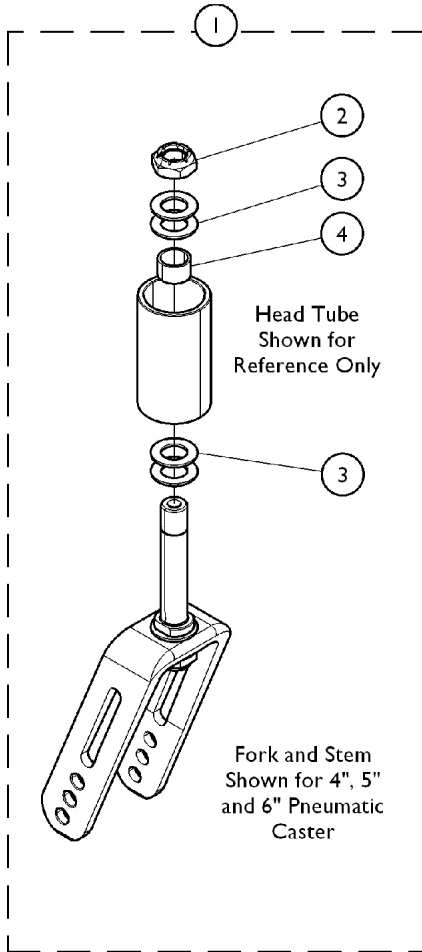

Forks and Hardware (After 6/29/11)

(Upper hole on fork determines the lowest STF dimension)

**Hardware for Caster Options
AT900, 41DC, 4SPLT, 51DC
61DC, 615DC**

**Hardware for Caster Options
1259**

**Hardware for Caster Options
81DC, 815DC**

Forks and Hardware (After 6/29/11)

(Upper hole on fork determines the lowest STF dimension)

Item Number	Note	Part Number	Description	Quantity Per	
				Package	Assembly
1	A	1118545	Kit, Fork (5") w/ Short Stem	1	1
			NLA - Fork, Caster	1	1
			Stem, Fork, Short	1	1
2			Locknut (1/2-20)	1	2
3			Washer, Plain (1/2 x 7/8 x 1/16)	1	6
4			Spacer (1/2 x 5/8 x 3/8")	1	1
1	A	1118546	Kit, Fork Assembly w/ Hardware (6 x 2" - 8" Caster)	1	1
			Fork, Caster	1	1
			Stem, Fork, Short	1	1
2			Locknut (1/2-20)	1	2
3			Washer (1/2 x 7/8 x 3/64")	1	6
4			Spacer (1/2 x 5/8 x 3/8")	1	1
1	A	1174529	Kit, Fork Assembly w/ Hardware (8" Caster)	1	1
			Fork, Caster	1	1
			Stem, Fork, Short	1	1
2			Locknut (1/2-20)	1	1
3			Washer (1/2 x 7/8 x 3/64")	1	4
4			Spacer (1/2 x 5/8 x 3/8")	1	1
2		1025737	Locknut (1/2-20)	1	1
3		1026174	Washer (1/2 x 7/8 x 3/64")	1	2
4		1111931	Spacer (1/2 x 5/8 x 3/8")	1	1
	B	1088523	Plug Button, Head Tube, Black	1	2
		See Chart	Fork Assembly w/ Hardware, Rear Wheels and STF Dimensions	1	1

NOTE: A - Includes pre-assembled Fork and Stem in addition to Head Tube Mounting Hardware items 2 - 4.
B - Not Shown in illustration.

Forks and Hardware (After 6/29/11)
(Upper hole on fork determines the lowest STF dimension)
Fork Assembly w/ Hardware, Rear Wheels and STF Dimensions