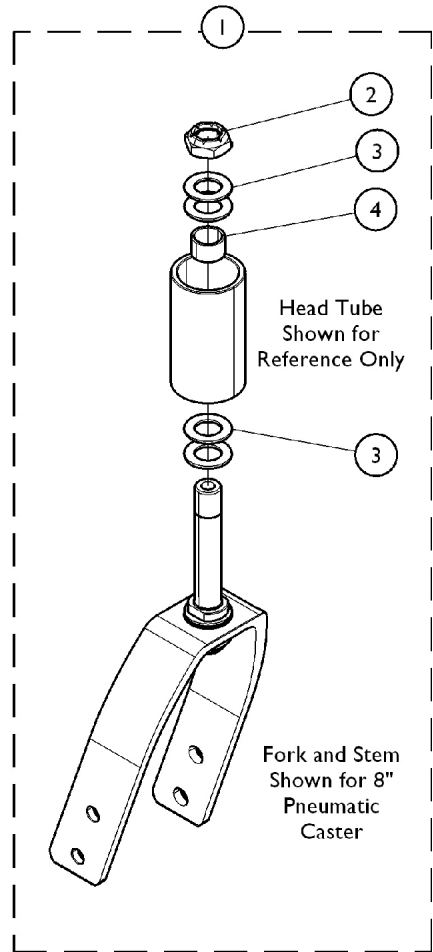

Forks and Hardware (After 6/29/11)

(Upper hole on fork determines the lowest STF dimension)

**Hardware for Caster Options
AT900, 41DC, 4SPLT, 51DC
61DC, 615DC**

**Hardware for Caster Options
1259**

**Hardware for Caster Options
81DC, 815DC**

Forks and Hardware (After 6/29/11)

(Upper hole on fork determines the lowest STF dimension)

Item Number	Note	Part Number	Description	Quantity Per	
				Package	Assembly
1	A	1118545	Kit, Fork (5") w/ Short Stem	1	1
			NLA - Fork, Caster	1	1
			Stem, Fork, Short	1	1
2			Locknut (1/2-20)	1	2
3			Washer, Plain (1/2 x 7/8 x 1/16)	1	6
4			Spacer (1/2 x 5/8 x 3/8")	1	1
1	A	1118546	Kit, Fork Assembly w/ Hardware (6 x 2" - 8" Caster)	1	1
			Fork, Caster	1	1
			Stem, Fork, Short	1	1
2			Locknut (1/2-20)	1	2
3			Washer (1/2 x 7/8 x 3/64")	1	6
4			Spacer (1/2 x 5/8 x 3/8")	1	1
1	A	1174529	Kit, Fork Assembly w/ Hardware (8" Caster)	1	1
			Fork, Caster	1	1
			Stem, Fork, Short	1	1
2			Locknut (1/2-20)	1	1
3			Washer (1/2 x 7/8 x 3/64")	1	4
4			Spacer (1/2 x 5/8 x 3/8")	1	1
2		1025737	Locknut (1/2-20)	1	1
3		1026174	Washer (1/2 x 7/8 x 3/64")	1	2
4		1111931	Spacer (1/2 x 5/8 x 3/8")	1	1
	B	1088523	Plug Button, Head Tube, Black	1	2
		See Chart	Fork Assembly w/ Hardware, Rear Wheels and STF Dimensions	1	1

NOTE: A - Includes pre-assembled Fork and Stem in addition to Head Tube Mounting Hardware items 2 - 4.
B - Not Shown in illustration.

Forks and Hardware (After 6/29/11)
(Upper hole on fork determines the lowest STF dimension)
Fork Assembly w/ Hardware, Rear Wheels and STF Dimensions