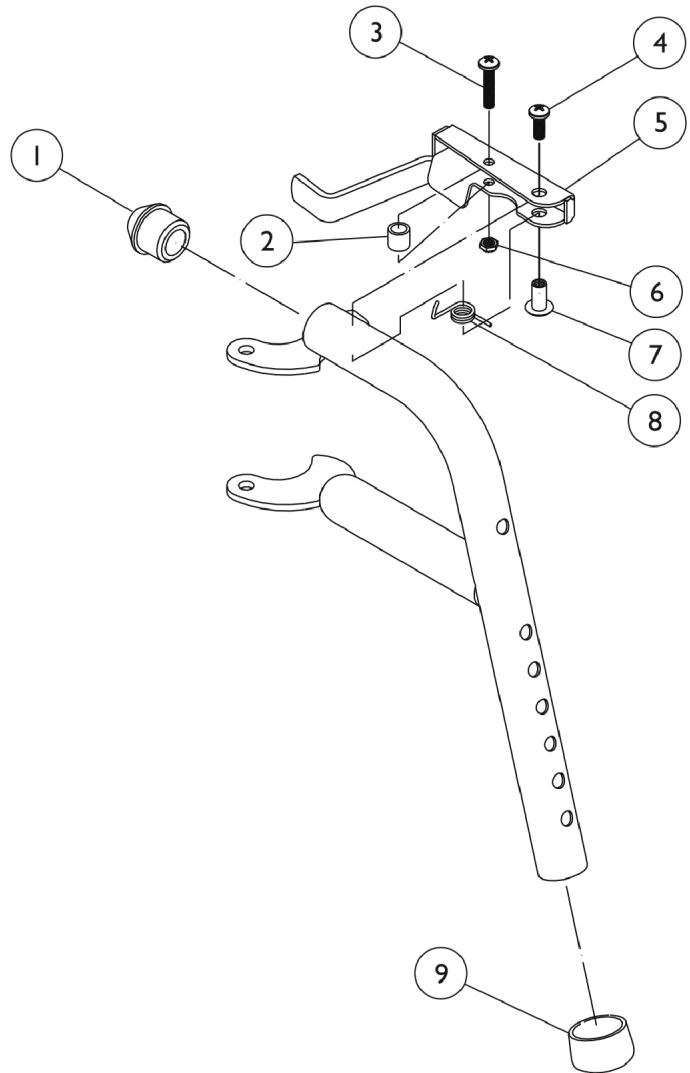

PW93 Footrest Supports

Color

PW93 Footrest Supports Color

Item Number	Note	Part Number	Description	Quantity Per	
				Package	Assembly
1		1020719	Anti-Rattle, Black	1	1
2		47565X057	Bushing (7/32 x 3/8 x 11/32")	1	1
3		1025716	Screw, Phillips Pan Head (#10-32 x 11/16")	1	1
4		1026114	Screw, Phillips Pan Head (#10-32 x 1/2")	1	1
5		1035539	Handle, Release, Black - Right	1	1
5		1035540	Handle, Release, Black - Left	1	1
6		1025735	Locknut (#10-32)	1	1
7		1028846-NLA	NLA - Rivnut (#10-32)	1	1
8		1028707	Spring, Release - Right	1	1
8		1028708	Spring, Release - Left	1	1
9		15680X012	Collar, Anti-Rattle (7/8")	1	1
10		1070759	Screw, Hex Head (1/4-20 x 1-1/2")	1	1
11		1026099	Spacer, Coved (1/4 x 11/16 x 1/2")	1	2
12		1044214	Nut, Hex with Nylon Cap (1/4-20)	1	1
13	C	1020534	Insert, Threaded	1	1
14		1074143	Kit, Slide Tube Mounting Hardware	1	1
	A,B	8881070776	Footrest Support Assembly, Adult, Color - Right	1	1
	A,B	8881070777	Footrest Support Assembly, Adult, Color - Left	1	1

NOTE: A - Specify frame color when ordering. See page titled, "Frame Finishes, Touch-Up Paint and Upholstery Options."
 B - Not Shown.
 C - As of 8/15/03, the Threaded Insert was revised from 3 to 5 Holes. Threaded Insert is Backward Compatible and does not require ordering in Pairs.