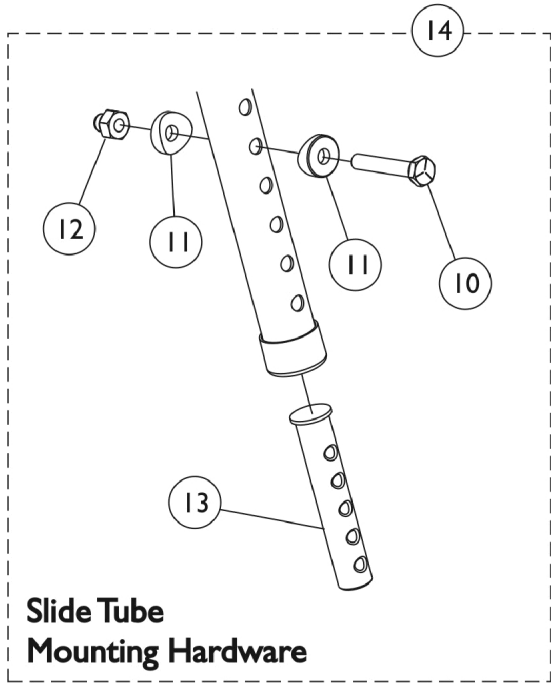

PW93 Footrest Supports

Color

PW93 Footrest Supports Color

Item Number	Note	Part Number	Description	Quantity Per	
				Package	Assembly
1		1020719	Anti-Rattle, Black	1	1
2		47565X057	Bushing (7/32 x 3/8 x 11/32")	1	1
3		1025716	Screw, Phillips Pan Head (#10-32 x 11/16")	1	1
4		1026114	Screw, Phillips Pan Head (#10-32 x 1/2")	1	1
5		1035539	Handle, Release, Black - Right	1	1
5		1035540	Handle, Release, Black - Left	1	1
6		1025735	Locknut (#10-32)	1	1
7		1028846-NLA	NLA - Rivnut (#10-32)	1	1
8		1028707	Spring, Release - Right	1	1
8		1028708	Spring, Release - Left	1	1
9		15680X012	Collar, Anti-Rattle (7/8")	1	1
10		1070759	Screw, Hex Head (1/4-20 x 1-1/2")	1	1
11		1026099	Spacer, Coved (1/4 x 11/16 x 1/2")	1	2
12		1044214	Nut, Hex with Nylon Cap (1/4-20)	1	1
13	C	1020534	Insert, Threaded	1	1
14		1074143	Kit, Slide Tube Mounting Hardware	1	1
	A,B	8881070776	Footrest Support Assembly, Adult, Color - Right	1	1
	A,B	8881070777	Footrest Support Assembly, Adult, Color - Left	1	1

NOTE: A - Specify frame color when ordering. See page titled, "Frame Finishes, Touch-Up Paint and Upholstery Options."
 B - Not Shown.
 C - As of 8/15/03, the Threaded Insert was revised from 3 to 5 Holes. Threaded Insert is Backward Compatible and does not require ordering in Pairs.