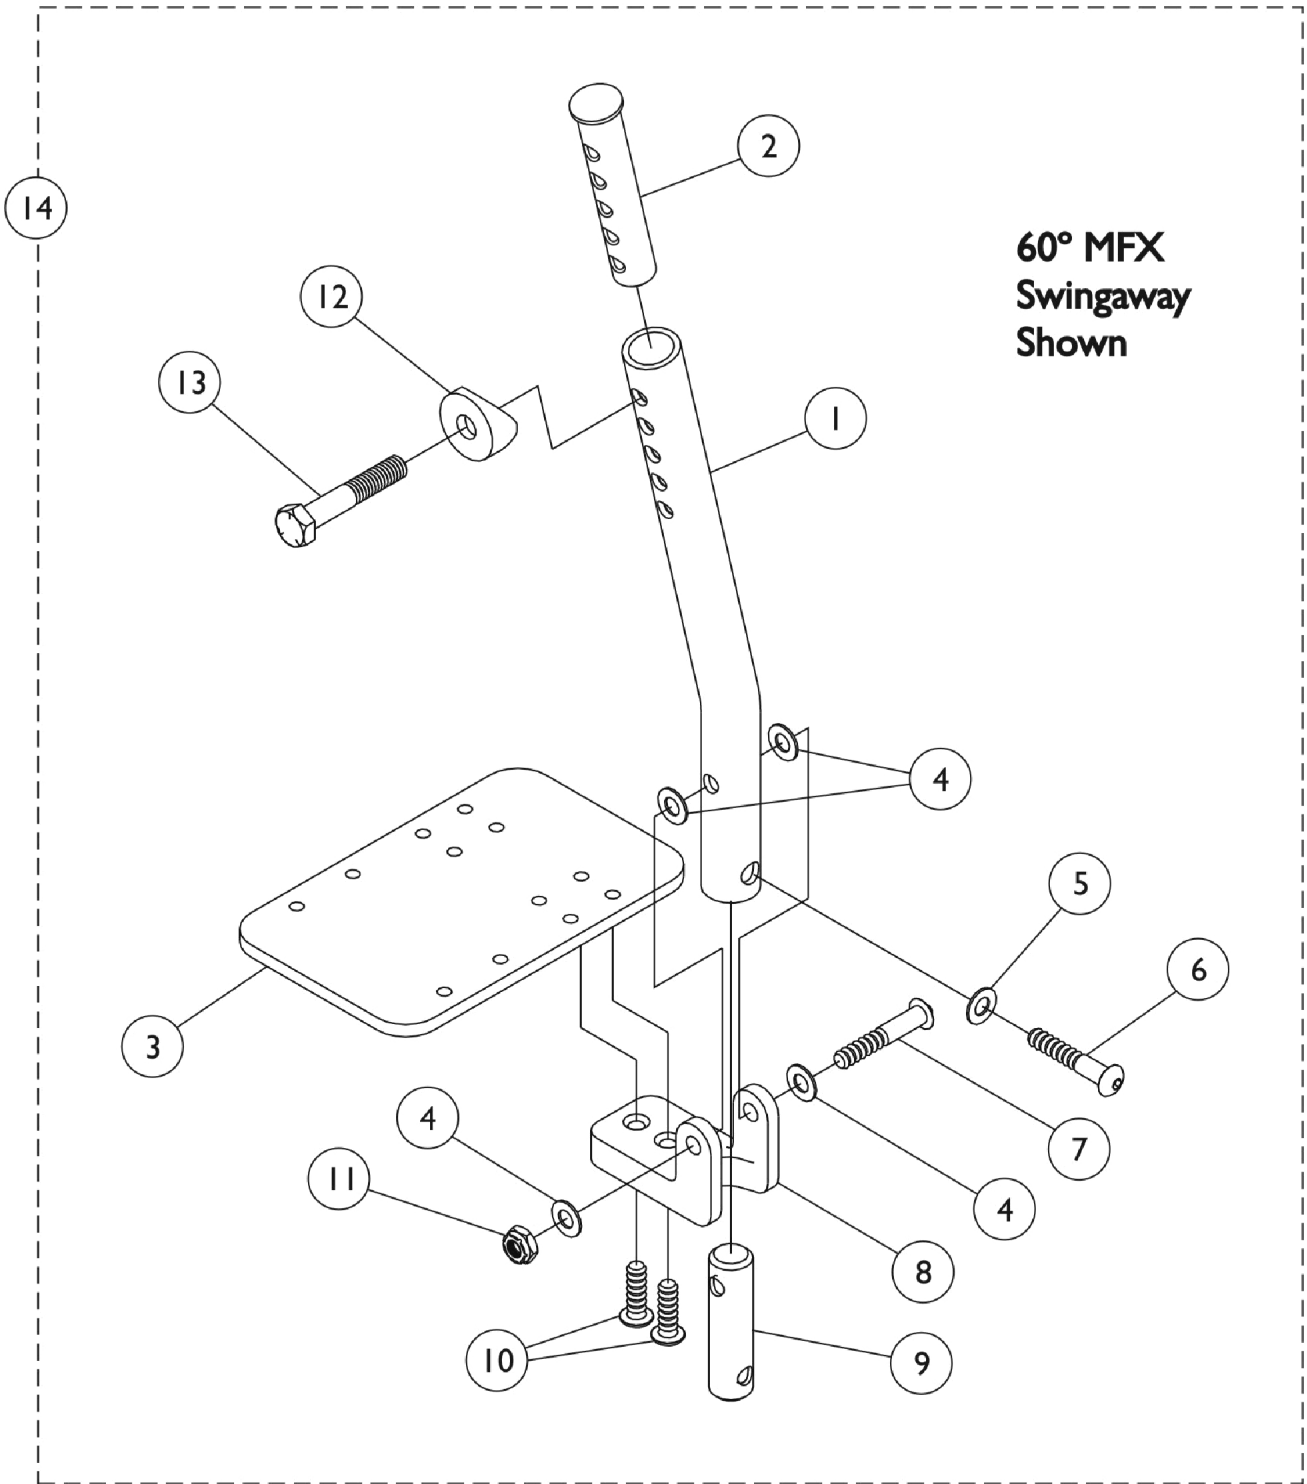

Pivot/Slide Tube w/ Flip-Up Footplates - A1562

60 Degree MFX and 90 Degree Support Assemblies

Pivot/Slide Tube w/ Flip-Up Footplates - A1562

60 Degree MFX and 90 Degree Support Assemblies

Item Number	Note	Part Number	Description	Quantity Per	
				Package	Assembly
1		1026407-NLA	NLA - Tube, Pivot/Slide, 60 Degree MFX	1	1
1		1026681-NLA	NLA - Tube, Pivot/Slide, 90 Degree MFX	1	1
2	C	1020534	Insert, Threaded	1	1
3	A	1044078-NLA	NLA - Footplate, Black (3-1/4" W x 5-1/4" L) (10" W)	1	1
3	B	1044082-NLA	NLA - Footplate, Black (4-1/4" W x 5-1/4" L) (12" W)	1	1
4		1026152-NLA	NLA - Washer (1/4 x 5/8 x 1/32")	1	4
5		1026108	Lockwasher (1/4 x 15/32 x 1/64")	1	1
6		1007269	Screw, Socket Button Head (1/4-20 x 5/8")	1	1
7		1023968-NLA	NLA - Screw, Socket Button Head (1/4-20 x 1-7/16")	1	1
8		1022817-NLA	NLA - Block, Hinge	1	1
9	D	1012158-NLA	NLA - Insert, Lower Slide Tube	1	1
10		1025716	Screw, Phillips Pan Head (#10-32 x 11/16")	1	2
11		1025195	Locknut (1/4-20)	1	1
12		1026099	Spacer, Coved (1/4 x 11/16 x 1/2")	1	1
13		1045267	Screw, Hex Head w/ Patch (1/4-20 x 3/4")	1	1
14	A	1026408-NLA	NLA - Pivot Slide Tube w/ Footplate, Black - Right (60 Degree MFX)	1	1
14	A	1026409-NLA	NLA - Pivot Slide Tube w/ Footplate, Black - Left (60 Degree MFX)	1	1
14	B	1026690-NLA	NLA - Pivot Slide Tube w/ Footplate, Black - Right (60 Degree MFX)	1	1
14	B	1026691-NLA	NLA - Pivot/Slide Tube w/ Footplate, Black - Left (60 Degree MFX)	1	1
14	B	1034342-NLA	NLA - Pivot Slide Tube w/ Footplate, Black - Right (90 Degree MFX)	1	1
14	B	1034343-NLA	NLA - Pivot/Slide Tube w/ Footplate, Black - Left (90 Degree MFX)	1	1

NOTE: A - 10" Wide Chairs
 B - 12-14" Wide Chairs
 C - As of 8/15/03, the Threaded Insert was revised from 3 to 5 Holes. Threaded Insert is Backward Compatible and does not require ordering in Pairs.
 D - Part number is no longer available individually. See item 14 and order the complete Pivot Slide Tube w/ Footplate Assembly.