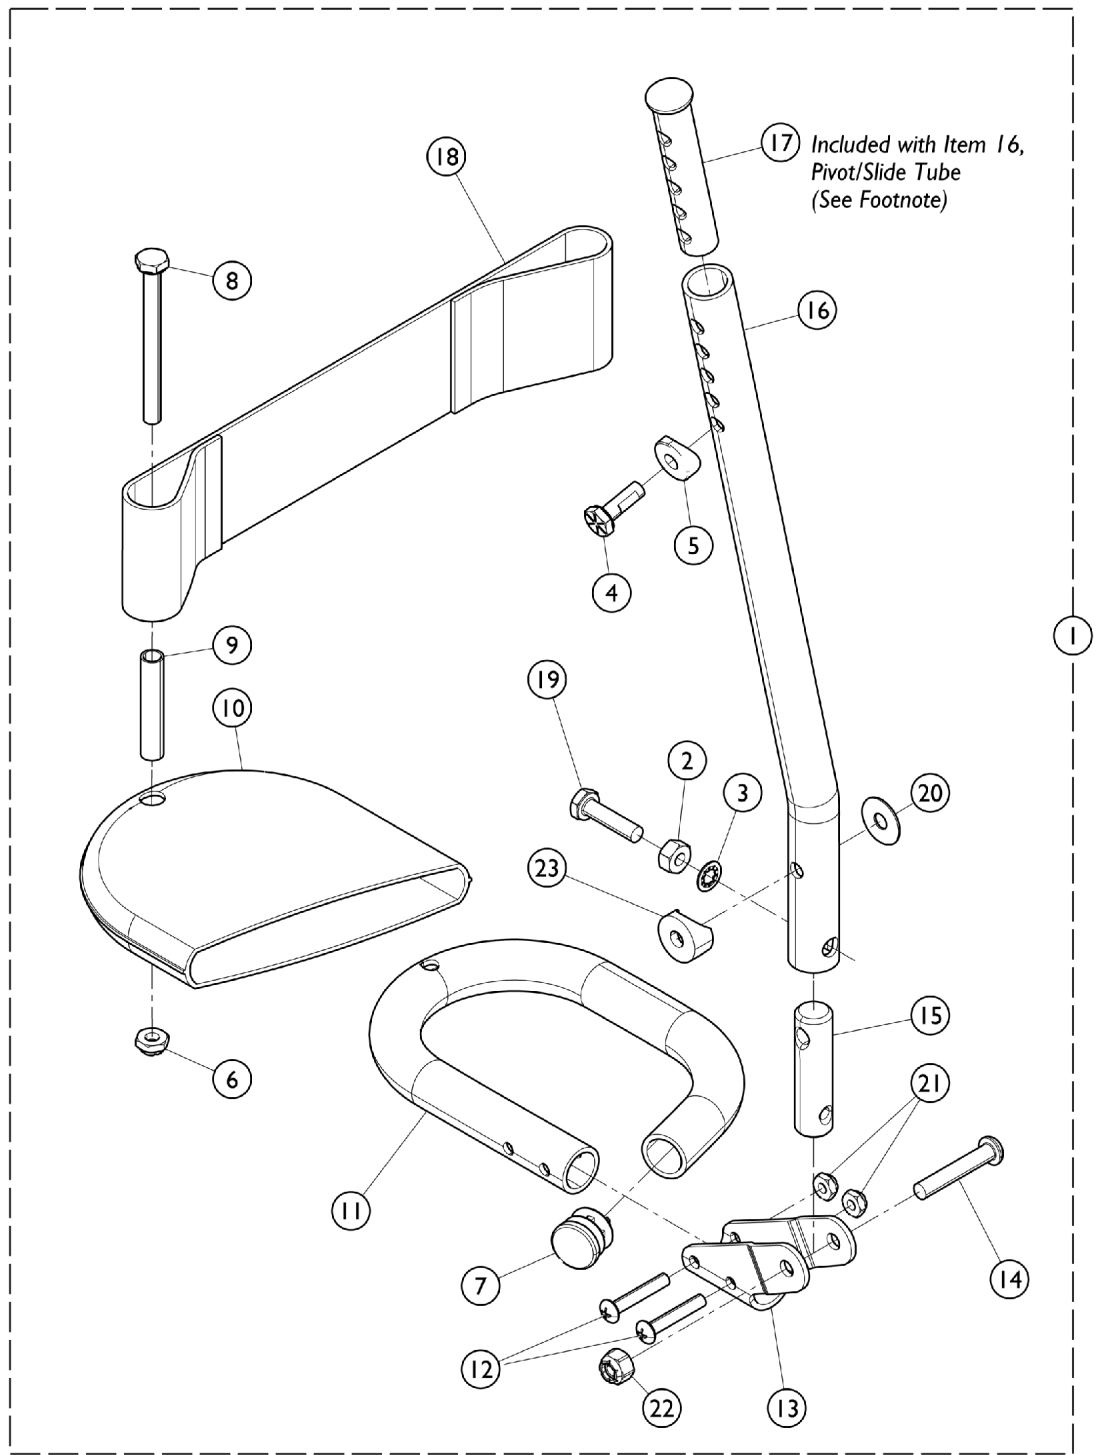

Pivot/Slide Tube w/ Tubular Footplates with Attaching Hardware and Heel Loops

Pivot/Slide Tube w/ Tubular Footplates with Attaching Hardware and Heel Loops

Item Number	Note	Part Number	Description	Quantity Per	
				Package	Assembly
1	B	See Chart	#1 Tubular Footplate Assembly	1	1
2		1025711-NLA	NLA - Nut, Hex (1/4-20)	1	1
3		1026108	Lockwasher (1/4 x 15/32 x 1/64")	1	1
4		1045267	Screw, Hex Head w/ Patch (1/4-20 x 3/4")	1	1
5		1026099	Spacer, Coved (1/4 x 11/16 x 1/2")	1	1
6		1025195	Locknut (1/4-20)	1	1
7		1027097	Plug Button, Black (3/4")	1	1
8		1025709-NLA	NLA - Screw, Hex Head (1/4-20 x 2-3/4")	1	1
9		1006477-NLA	NLA - Spacer (1/4 x 11/32 x 1-3/4")	1	1
10	C	1008552-NLA	NLA - Cover, Footplate - Medium	1	1
10		1008553-NLA	NLA - Cover, Footplate - Large	1	1
11		1026404-NLA	NLA - Tube, Footrest, Black - Medium	1	1
11		1026405-NLA	NLA - Tube, Footrest, Black - Large	1	1
12		1025714	Screw, Phillips Pan Head (#10-32 x 1-1/8")	1	2
13		1012182-NLA	NLA - Bracket, Pivot, Black	1	1
14		1023968-NLA	NLA - Screw, Socket Button Head (1/4-20 x 1-7/16")	1	1
15	C	1012158-NLA	NLA - Insert, Lower Slide Tube	1	1
16	A	1026406-NLA	NLA - Tube, Pivot/Slide w/ Threaded Insert, Black	1	1
16	A	1020533-NLA	NLA - Tube, Pivot/Slide w/ Threaded Insert, Black (2" Longer)	1	1
17	A	1020534	Insert, Threaded	1	1
18		1017621	Heel Loop - Right/Left	1	1
19		1025713-NLA	NLA - Screw, Hex Head (1/4-20 x 1")	1	1
20		1025456	Washer, Nylon (3/4 x 1/4 x 1/32")	1	1
21		1025735	Locknut (#10-32)	1	2
22		1025736	Locknut (1/4-20)	1	1
23		1025457	Spacer, Coved (1/4 x 3/4 x 11/32")	1	1

NOTE: A - Pivot/Slide Tube (Item 16) includes the Threaded Insert (Item 17) which can be ordered separately and is identified in the drawing. Item 17 was revised from 3 to 5 Holes as of 8/15/03 and is backward compatible and does not require ordering in pairs.
 B - Includes items 2 - 23.
 C - Part number is no longer available as a service part individually. See item 1 and order a complete Tubular Footplate Assembly as a replacement.