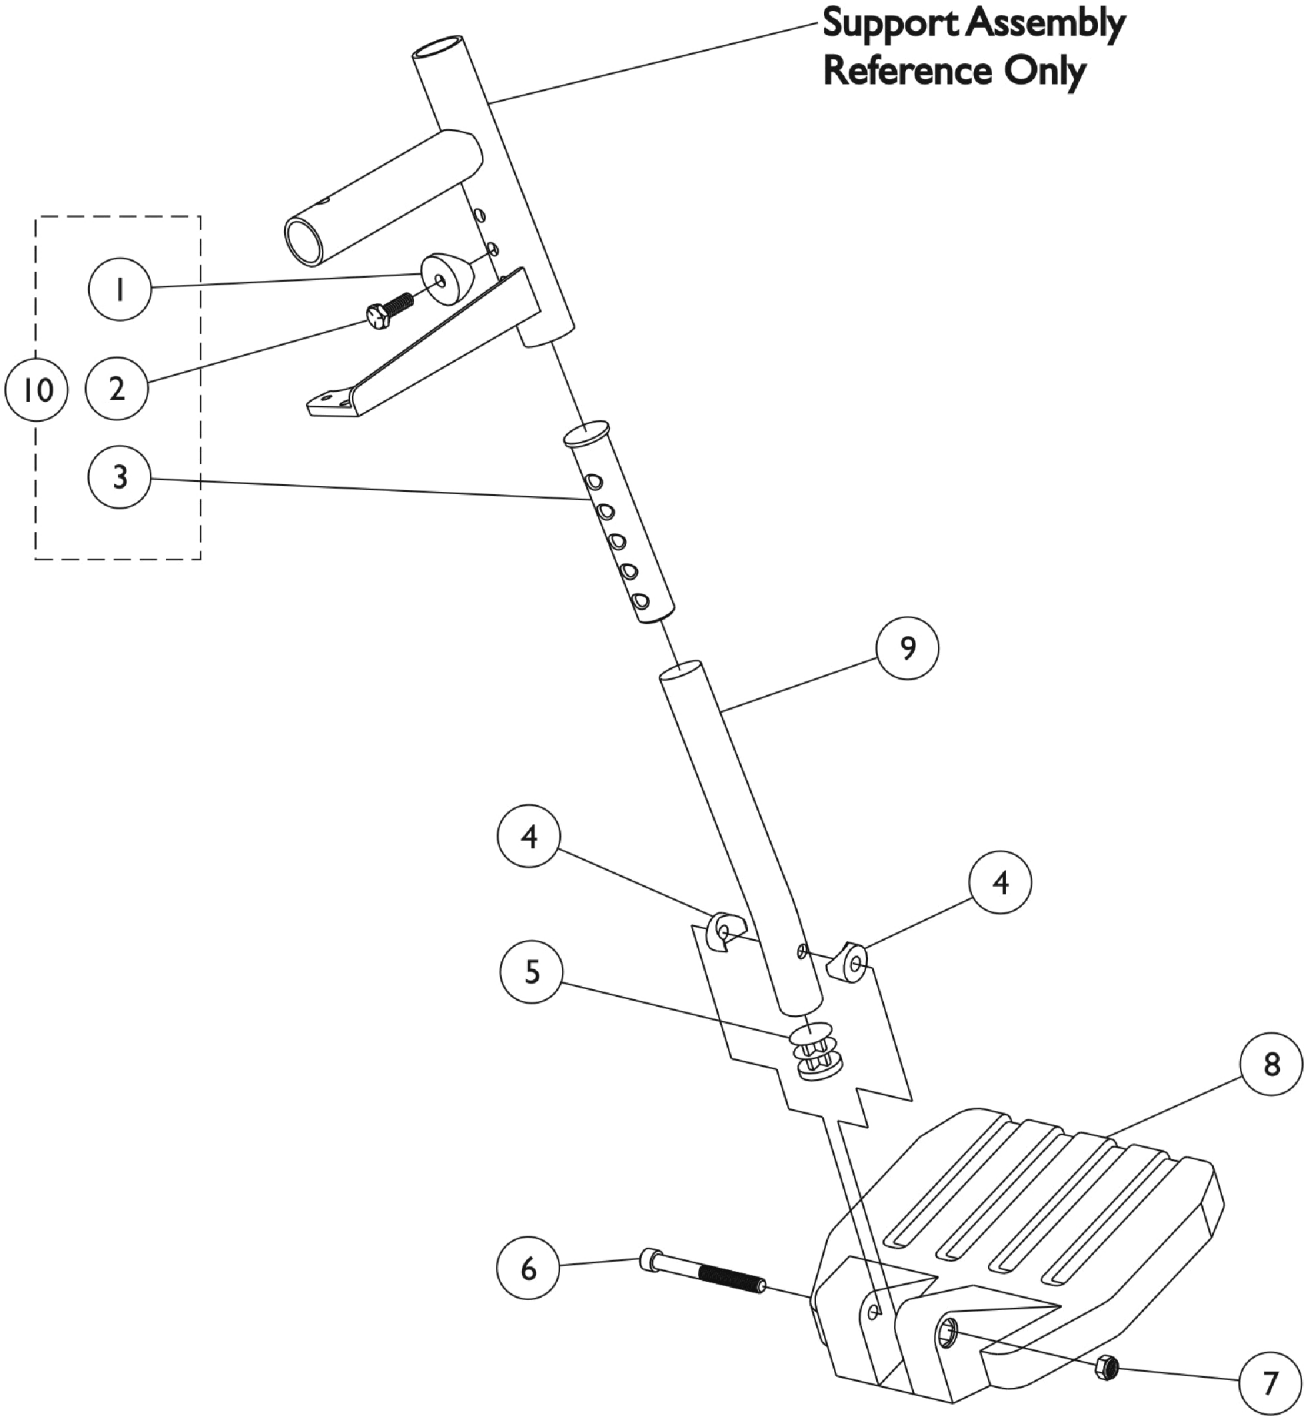

# Pivot/Slide Tube w/ Footplate Assembly - Composite - 1651

| Item Number | Note | Part Number | Description   | Quantity Per |          |
|-------------|------|-------------|---|--------------|----------|
|             |      |             |   | Package      | Assembly |
| 1           |      | 1026099     | Spacer, Coved (1/4 x 11/16 x 1/2")                    | 1            | 1        |
| 2           |      | 1045267     | Screw, Hex Head w/ Patch (1/4-20 x 3/4")              | 1            | 1        |
| 3           | B    | 1020534     | Insert, Threaded                                      | 1            | 1        |
| 4           |      | 1025457     | Spacer, Coved (1/4 x 3/4 x 11/32")                    | 1            | 2        |
| 5           |      | 1027097     | Plug Button, Black (3/4")                             | 1            | 1        |
| 6           |      | 60285X006   | Screw, Socket Head (1/4-20 x 2-1/4")                  | 1            | 1        |
| 7           |      | 1013519     | Washer, Nylon (5/16 x 11/16 x 1/16")                  | 1            | 1        |
| 8           |      | 1026879     | Footplate, Composite, Small, Black (6" W x 6" L)      | 1            | 1        |
| 8           |      | 1026880     | Footplate, Composite, Medium, Black (7" W x 6" L)     | 1            | 1        |
| 8           |      | 1026881     | Footplate, Composite, Large, Black (8" W x 6" L)      | 1            | 1        |
| 9           |      | 1120383     | Tube, Pivot/Slide, Curved End, Black - Short (8-1/4") | 1            | 1        |
| 9           |      | 1120382     | Tube, Pivot/Slide, Curved End, Black - Long (9-7/8")  | 1            | 1        |
| 9           |      | 1120386     | Tube, Pivot/Slide, Curved, 2" Longer, Black (11-7/8") | 1            | 1        |
| 9           |      | 1120384-NLA | NLA - Tube, Pivot/Slide, Straight - Alum. (9-7/8" L)  | 1            | 1        |
| 9           |      | 1120385     | Tube, Pivot/Slide, Straight - Black (11-7/8" L)       | 1            | 1        |
| 9           |      | 1061967     | Tube, Pivot/Slide, Straight, Black (5-1/2")           | 1            | 1        |
| 10          | A    | 1026703     | Kit, Pivot/Slide Tube Mounting Hardware (Pair)        | 1            | 1        |