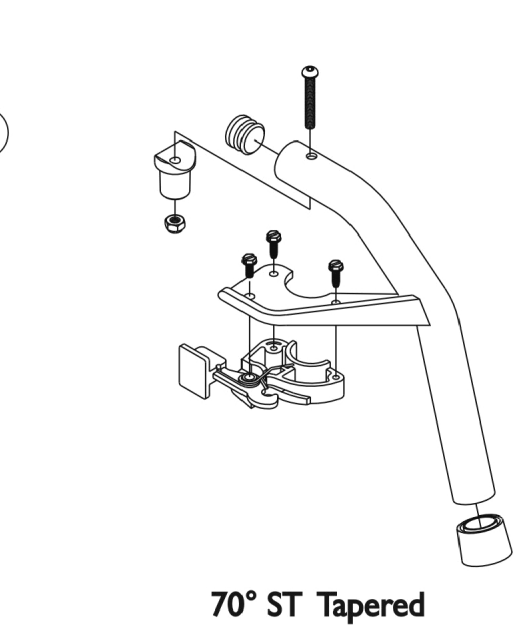

Footrest Support Assemblies

Sector Style

Slide Tube Mounting Hardware

Footrest Support Assemblies Sector Style

Item Number	Note	Part Number	Description	Quantity Per	
				Package	Assembly
1	A,C,F	8881053149	Footrest Support Assembly, 70 Degree Non-Tapered Heavy Duty, Sector, Color - Right	1	1
1	A,C,F	8881053148	Footrest Support Assembly, 70 Degree Non-Tapered Heavy Duty, Sector, Color - Left	1	1
1	A,D,F	8881026996	Footrest Support Assembly, 70 Degree Tapered, Sector, Color - Right	1	1
1	A,D,F	8881026997	Footrest Support Assembly, 70 Degree, Tapered, Sector, Color - Left	1	1
2		1001762	Screw, Socket Button Head (1/4-20 x 1-3/4")	1	1
3	J	1029501	Plug Button, Black (1")	1	1
3	J	1056328	Plug Button, Black (1")	1	1
4		1017148	Pivot, Footrest	1	1
5		1025736	Locknut (1/4-20)	1	1
6		1025451	Screw, Slotted Hex Washer Head (#10-32 x 5/8")	1	2
7		1017423	Screw, Slotted Hex Washer Head w/ Patch (#10-32 x 1/2")	1	1
8		1025454	Housing, Latch - Right	1	1
8		1025455	Housing, Latch - Left	1	1
9		1026124	Collar, Anti-Rattle	1	1
10		1045267	Screw, Hex Head w/ Patch (1/4-20 x 3/4")	1	1
11	B	1026099	Spacer, Coved (1/4 x 11/16 x 1/2")	1	1
12	I	1020534	Insert, Threaded	1	1
13		1070759	Screw, Hex Head (1/4-20 x 1-1/2")	1	1
14		1044214	Nut, Hex with Nylon Cap (1/4-20)	1	1
15	G	1026703	Kit, Pivot/Slide Tube Mounting Hardware (Pair)	1	1
16	H	1057846	Kit, Pivot/Slide Tube Mounting Hardware (Pair)	1	1
	E	1026987	Guard, Impact (8" L)	1	1

NOTE: A - Specify frame color when ordering. See page titled "Frame Finishes and Touch-Up Paints."
 B - Item 16 takes 2 per assembly
 C - Uses Item Number 3, Plug Button 1029501
 D - Uses Item Number 3, Plug Button 1056328
 E - Not Shown. For 70 deg. Tapered Footrest.
 F - Includes items 2-9
 G - Includes items 10-12
 H - Includes items 11-14
 I - As of 8/15/03, the Threaded Insert was revised from 3 to 5 Holes. Threaded Insert is Backward Compatible and does not require ordering in Pairs.
 J - See item #1 footnote C or D for Front Rigging Plug Button usage.