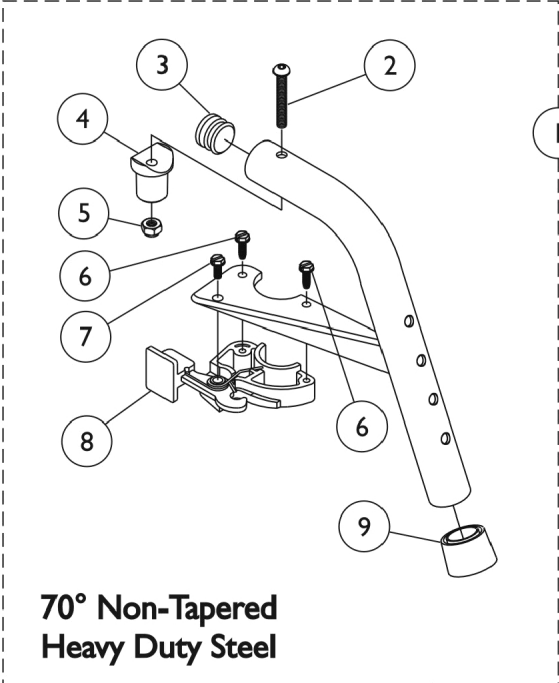

Footrest Support Assemblies

Sector Style

Slide Tube Mounting Hardware

Footrest Support Assemblies Sector Style

Item Number	Note	Part Number	Description	Quantity Per	
				Package	Assembly
1	A,C,F	8881053149	Footrest Support Assembly, 70 Degree Non-Tapered Heavy Duty, Sector, Color - Right	1	1
1	A,C,F	8881053148	Footrest Support Assembly, 70 Degree Non-Tapered Heavy Duty, Sector, Color - Left	1	1
1	A,D,F	8881026996	Footrest Support Assembly, 70 Degree Tapered, Sector, Color - Right	1	1
1	A,D,F	8881026997	Footrest Support Assembly, 70 Degree, Tapered, Sector, Color - Left	1	1
2		1001762	Screw, Socket Button Head (1/4-20 x 1-3/4")	1	1
3	J	1029501	Plug Button, Black (1")	1	1
3	J	1056328	Plug Button, Black (1")	1	1
4		1017148	Pivot, Footrest	1	1
5		1025736	Locknut (1/4-20)	1	1
6		1025451	Screw, Slotted Hex Washer Head (#10-32 x 5/8")	1	2
7		1017423	Screw, Slotted Hex Washer Head w/ Patch (#10-32 x 1/2")	1	1
8		1025454	Housing, Latch - Right	1	1
8		1025455	Housing, Latch - Left	1	1
9		1026124	Collar, Anti-Rattle	1	1
10		1045267	Screw, Hex Head w/ Patch (1/4-20 x 3/4")	1	1
11	B	1026099	Spacer, Coved (1/4 x 11/16 x 1/2")	1	1
12	I	1020534	Insert, Threaded	1	1
13		1070759	Screw, Hex Head (1/4-20 x 1-1/2")	1	1
14		1044214	Nut, Hex with Nylon Cap (1/4-20)	1	1
15	G	1026703	Kit, Pivot/Slide Tube Mounting Hardware (Pair)	1	1
16	H	1057846	Kit, Pivot/Slide Tube Mounting Hardware (Pair)	1	1
	E	1026987	Guard, Impact (8" L)	1	1

NOTE: A - Specify frame color when ordering. See page titled "Frame Finishes and Touch-Up Paints."
 B - Item 16 takes 2 per assembly
 C - Uses Item Number 3, Plug Button 1029501
 D - Uses Item Number 3, Plug Button 1056328
 E - Not Shown. For 70 deg. Tapered Footrest.
 F - Includes items 2-9
 G - Includes items 10-12
 H - Includes items 11-14
 I - As of 8/15/03, the Threaded Insert was revised from 3 to 5 Holes. Threaded Insert is Backward Compatible and does not require ordering in Pairs.
 J - See item #1 footnote C or D for Front Rigging Plug Button usage.