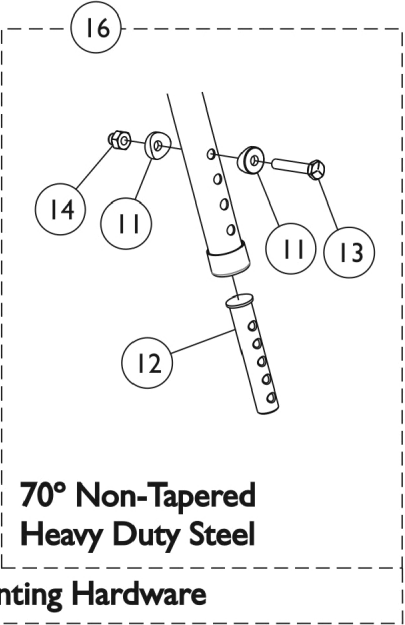

Footrest Support Assemblies

Sector Style

Slide Tube Mounting Hardware

Footrest Support Assemblies Sector Style

Item Number	Note	Part Number	Description	Quantity Per	
				Package	Assembly
1	A,C,F	8881053149	Footrest Support Assembly, 70 Degree Non-Tapered Heavy Duty, Sector, Color - Right	1	1
1	A,C,F	8881053148	Footrest Support Assembly, 70 Degree Non-Tapered Heavy Duty, Sector, Color - Left	1	1
1	A,D,F	8881026996	Footrest Support Assembly, 70 Degree Tapered, Sector, Color - Right	1	1
1	A,D,F	8881026997	Footrest Support Assembly, 70 Degree, Tapered, Sector, Color - Left	1	1
2		1001762	Screw, Socket Button Head (1/4-20 x 1-3/4")	1	1
3	J	1029501	Plug Button, Black (1")	1	1
3	J	1056328	Plug Button, Black (1")	1	1
4		1017148	Pivot, Footrest	1	1
5		1025736	Locknut (1/4-20)	1	1
6		1025451	Screw, Slotted Hex Washer Head (#10-32 x 5/8")	1	2
7		1017423	Screw, Slotted Hex Washer Head w/ Patch (#10-32 x 1/2")	1	1
8		1025454	Housing, Latch - Right	1	1
8		1025455	Housing, Latch - Left	1	1
9		1026124	Collar, Anti-Rattle	1	1
10		1045267	Screw, Hex Head w/ Patch (1/4-20 x 3/4")	1	1
11	B	1026099	Spacer, Coved (1/4 x 11/16 x 1/2")	1	1
12	I	1020534	Insert, Threaded	1	1
13		1070759	Screw, Hex Head (1/4-20 x 1-1/2")	1	1
14		1044214	Nut, Hex with Nylon Cap (1/4-20)	1	1
15	G	1026703	Kit, Pivot/Slide Tube Mounting Hardware (Pair)	1	1
16	H	1057846	Kit, Pivot/Slide Tube Mounting Hardware (Pair)	1	1
	E	1026987	Guard, Impact (8" L)	1	1

NOTE: A - Specify frame color when ordering. See page titled "Frame Finishes and Touch-Up Paints."
 B - Item 16 takes 2 per assembly
 C - Uses Item Number 3, Plug Button 1029501
 D - Uses Item Number 3, Plug Button 1056328
 E - Not Shown. For 70 deg. Tapered Footrest.
 F - Includes items 2-9
 G - Includes items 10-12
 H - Includes items 11-14
 I - As of 8/15/03, the Threaded Insert was revised from 3 to 5 Holes. Threaded Insert is Backward Compatible and does not require ordering in Pairs.
 J - See item #1 footnote C or D for Front Rigging Plug Button usage.