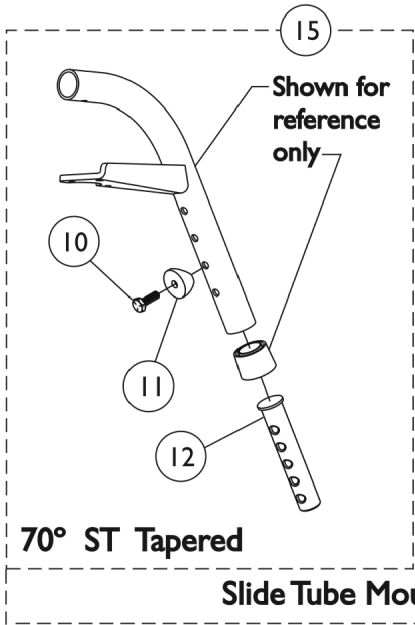

Footrest Support Assemblies

Sector Style

Slide Tube Mounting Hardware

Footrest Support Assemblies Sector Style

Item Number	Note	Part Number	Description	Quantity Per	
				Package	Assembly
1	A,C,F	8881053149	Footrest Support Assembly, 70 Degree Non-Tapered Heavy Duty, Sector, Color - Right	1	1
1	A,C,F	8881053148	Footrest Support Assembly, 70 Degree Non-Tapered Heavy Duty, Sector, Color - Left	1	1
1	A,D,F	8881026996	Footrest Support Assembly, 70 Degree Tapered, Sector, Color - Right	1	1
1	A,D,F	8881026997	Footrest Support Assembly, 70 Degree, Tapered, Sector, Color - Left	1	1
2		1001762	Screw, Socket Button Head (1/4-20 x 1-3/4")	1	1
3	J	1029501	Plug Button, Black (1")	1	1
3	J	1056328	Plug Button, Black (1")	1	1
4		1017148	Pivot, Footrest	1	1
5		1025736	Locknut (1/4-20)	1	1
6		1025451	Screw, Slotted Hex Washer Head (#10-32 x 5/8")	1	2
7		1017423	Screw, Slotted Hex Washer Head w/ Patch (#10-32 x 1/2")	1	1
8		1025454	Housing, Latch - Right	1	1
8		1025455	Housing, Latch - Left	1	1
9		1026124	Collar, Anti-Rattle	1	1
10		1045267	Screw, Hex Head w/ Patch (1/4-20 x 3/4")	1	1
11	B	1026099	Spacer, Coved (1/4 x 11/16 x 1/2")	1	1
12	I	1020534	Insert, Threaded	1	1
13		1070759	Screw, Hex Head (1/4-20 x 1-1/2")	1	1
14		1044214	Nut, Hex with Nylon Cap (1/4-20)	1	1
15	G	1026703	Kit, Pivot/Slide Tube Mounting Hardware (Pair)	1	1
16	H	1057846	Kit, Pivot/Slide Tube Mounting Hardware (Pair)	1	1
	E	1026987	Guard, Impact (8" L)	1	1

NOTE: A - Specify frame color when ordering. See page titled "Frame Finishes and Touch-Up Paints."
 B - Item 16 takes 2 per assembly
 C - Uses Item Number 3, Plug Button 1029501
 D - Uses Item Number 3, Plug Button 1056328
 E - Not Shown. For 70 deg. Tapered Footrest.
 F - Includes items 2-9
 G - Includes items 10-12
 H - Includes items 11-14
 I - As of 8/15/03, the Threaded Insert was revised from 3 to 5 Holes. Threaded Insert is Backward Compatible and does not require ordering in Pairs.
 J - See item #1 footnote C or D for Front Rigging Plug Button usage.