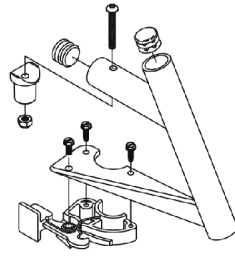

Swingaway Footrest Support Assemblies

60°, 70°, and 90°

Swingaway Footrest Support Assemblies

60°, 70°, and 90°

Item Number	Note	Part Number	Description	Quantity Per	
				Package	Assembly
1	A,B	See Chart	#1 Swingaway Footrest Support Assemblies (60°, 70°, and 90°)	1	1
2		1056328	Plug Button, Black (1")	1	1
3		1017148	Pivot, Footrest	1	1
4		1025736	Locknut (1/4-20)	1	1
5		1025451	Screw, Slotted Hex Washer Head (#10-32 x 5/8")	1	2
6		1017423	Screw, Slotted Hex Washer Head w/ Patch (#10-32 x 1/2")	1	1
7		1025454	Housing, Latch - Right	1	1
7		1025455	Housing, Latch - Left	1	1
8		1026124	Collar, Anti-Rattle	1	1
9		1001762	Screw, Socket Button Head (1/4-20 x 1-3/4")	1	1
10		1045267	Screw, Hex Head w/ Patch (1/4-20 x 3/4")	1	1
11		1026099	Spacer, Coved (1/4 x 11/16 x 1/2")	1	1
12	A	1038232-NLA	NLA - Extension, Footrest, Color	1	1
13	A,C	8881038231	Kit, 3" Extension w/ Hardware (Pair)	1	1
14	D	1028004	Kit, Pivot Slide Tube Mounting Hardware (Pair)	1	1
15	G	1020534	Insert, Threaded	1	1
16	E,F	1026703	Kit, Pivot/Slide Tube Mounting Hardware (Pair)	1	1

NOTE: A - Specify frame finish when ordering.
 B - Includes Footrest Support and items 2-9
 C - Includes items 10-12.
 D - Includes items 10 and 11. For use on 60 degree and 70 degree front riggings, see exception below.
 E - Includes items 10, 11 and 15.
 F - For use on 60 degree front riggings without longer pivot slide tube and 1651 footplate option only.
 G - As of 8/15/03, the Threaded Insert was revised from 3 to 5 Holes. Threaded Insert is Backward Compatible and does not require ordering in Pairs.