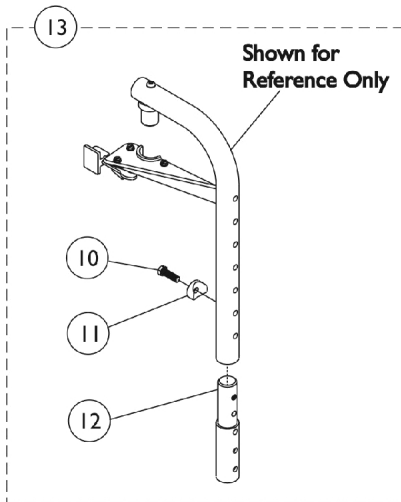

Swingaway Footrest Support Assemblies

60°, 70°, and 90°

Swingaway Footrest Support Assemblies

60°, 70°, and 90°

Item Number	Note	Part Number	Description	Quantity Per	
				Package	Assembly
1	A,B	See Chart	#1 Swingaway Footrest Support Assemblies (60°, 70°, and 90°)	1	1
2		1056328	Plug Button, Black (1")	1	1
3		1017148	Pivot, Footrest	1	1
4		1025736	Locknut (1/4-20)	1	1
5		1025451	Screw, Slotted Hex Washer Head (#10-32 x 5/8")	1	2
6		1017423	Screw, Slotted Hex Washer Head w/ Patch (#10-32 x 1/2")	1	1
7		1025454	Housing, Latch - Right	1	1
7		1025455	Housing, Latch - Left	1	1
8		1026124	Collar, Anti-Rattle	1	1
9		1001762	Screw, Socket Button Head (1/4-20 x 1-3/4")	1	1
10		1045267	Screw, Hex Head w/ Patch (1/4-20 x 3/4")	1	1
11		1026099	Spacer, Coved (1/4 x 11/16 x 1/2")	1	1
12	A	1038232-NLA	NLA - Extension, Footrest, Color	1	1
13	A,C	8881038231	Kit, 3" Extension w/ Hardware (Pair)	1	1
14	D	1028004	Kit, Pivot Slide Tube Mounting Hardware (Pair)	1	1
15	G	1020534	Insert, Threaded	1	1
16	E,F	1026703	Kit, Pivot/Slide Tube Mounting Hardware (Pair)	1	1

NOTE: A - Specify frame finish when ordering.
 B - Includes Footrest Support and items 2-9
 C - Includes items 10-12.
 D - Includes items 10 and 11. For use on 60 degree and 70 degree front riggings, see exception below.
 E - Includes items 10, 11 and 15.
 F - For use on 60 degree front riggings without longer pivot slide tube and 1651 footplate option only.
 G - As of 8/15/03, the Threaded Insert was revised from 3 to 5 Holes. Threaded Insert is Backward Compatible and does not require ordering in Pairs.