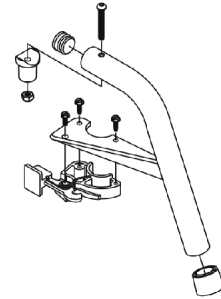

Swingaway Footrest Support Assemblies

60°, 70°, and 90°

Swingaway Footrest Support Assemblies

60°, 70°, and 90°

Item Number	Note	Part Number	Description	Quantity Per	
				Package	Assembly
1	A,B	See Chart	#1 Swingaway Footrest Support Assemblies (60°, 70°, and 90°)	1	1
2		1056328	Plug Button, Black (1")	1	1
3		1017148	Pivot, Footrest	1	1
4		1025736	Locknut (1/4-20)	1	1
5		1025451	Screw, Slotted Hex Washer Head (#10-32 x 5/8")	1	2
6		1017423	Screw, Slotted Hex Washer Head w/ Patch (#10-32 x 1/2")	1	1
7		1025454	Housing, Latch - Right	1	1
7		1025455	Housing, Latch - Left	1	1
8		1026124	Collar, Anti-Rattle	1	1
9		1001762	Screw, Socket Button Head (1/4-20 x 1-3/4")	1	1
10		1045267	Screw, Hex Head w/ Patch (1/4-20 x 3/4")	1	1
11		1026099	Spacer, Coved (1/4 x 11/16 x 1/2")	1	1
12	A	1038232-NLA	NLA - Extension, Footrest, Color	1	1
13	A,C	8881038231	Kit, 3" Extension w/ Hardware (Pair)	1	1
14	D	1028004	Kit, Pivot Slide Tube Mounting Hardware (Pair)	1	1
15	G	1020534	Insert, Threaded	1	1
16	E,F	1026703	Kit, Pivot/Slide Tube Mounting Hardware (Pair)	1	1

NOTE: A - Specify frame finish when ordering.
 B - Includes Footrest Support and items 2-9
 C - Includes items 10-12.
 D - Includes items 10 and 11. For use on 60 degree and 70 degree front riggings, see exception below.
 E - Includes items 10, 11 and 15.
 F - For use on 60 degree front riggings without longer pivot slide tube and 1651 footplate option only.
 G - As of 8/15/03, the Threaded Insert was revised from 3 to 5 Holes. Threaded Insert is Backward Compatible and does not require ordering in Pairs.