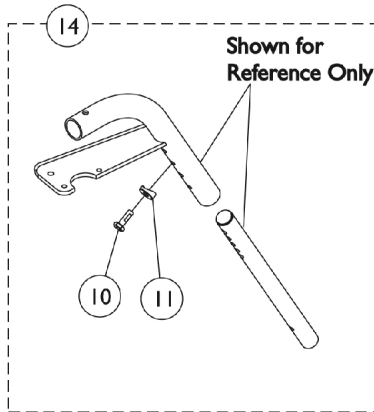

Swingaway Footrest Support Assemblies

60°, 70°, and 90°

Swingaway Footrest Support Assemblies

60°, 70°, and 90°

Item Number	Note	Part Number	Description	Quantity Per	
				Package	Assembly
1	A,B	See Chart	#1 Swingaway Footrest Support Assemblies (60°, 70°, and 90°)	1	1
2		1056328	Plug Button, Black (1")	1	1
3		1017148	Pivot, Footrest	1	1
4		1025736	Locknut (1/4-20)	1	1
5		1025451	Screw, Slotted Hex Washer Head (#10-32 x 5/8")	1	2
6		1017423	Screw, Slotted Hex Washer Head w/ Patch (#10-32 x 1/2")	1	1
7		1025454	Housing, Latch - Right	1	1
7		1025455	Housing, Latch - Left	1	1
8		1026124	Collar, Anti-Rattle	1	1
9		1001762	Screw, Socket Button Head (1/4-20 x 1-3/4")	1	1
10		1045267	Screw, Hex Head w/ Patch (1/4-20 x 3/4")	1	1
11		1026099	Spacer, Coved (1/4 x 11/16 x 1/2")	1	1
12	A	1038232-NLA	NLA - Extension, Footrest, Color	1	1
13	A,C	8881038231	Kit, 3" Extension w/ Hardware (Pair)	1	1
14	D	1028004	Kit, Pivot Slide Tube Mounting Hardware (Pair)	1	1
15	G	1020534	Insert, Threaded	1	1
16	E,F	1026703	Kit, Pivot/Slide Tube Mounting Hardware (Pair)	1	1

NOTE: A - Specify frame finish when ordering.
 B - Includes Footrest Support and items 2-9
 C - Includes items 10-12.
 D - Includes items 10 and 11. For use on 60 degree and 70 degree front riggings, see exception below.
 E - Includes items 10, 11 and 15.
 F - For use on 60 degree front riggings without longer pivot slide tube and 1651 footplate option only.
 G - As of 8/15/03, the Threaded Insert was revised from 3 to 5 Holes. Threaded Insert is Backward Compatible and does not require ordering in Pairs.