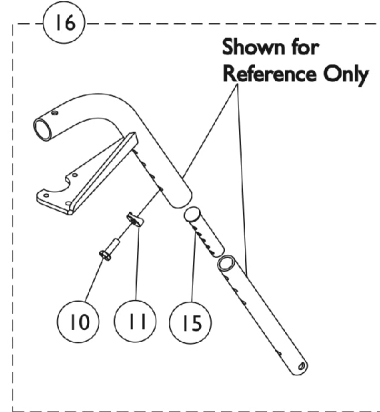

Swingaway Footrest Support Assemblies

60°, 70°, and 90°

Swingaway Footrest Support Assemblies

60°, 70°, and 90°

Item Number	Note	Part Number	Description	Quantity Per	
				Package	Assembly
1	A,B	See Chart	#1 Swingaway Footrest Support Assemblies (60°, 70°, and 90°)	1	1
2		1056328	Plug Button, Black (1")	1	1
3		1017148	Pivot, Footrest	1	1
4		1025736	Locknut (1/4-20)	1	1
5		1025451	Screw, Slotted Hex Washer Head (#10-32 x 5/8")	1	2
6		1017423	Screw, Slotted Hex Washer Head w/ Patch (#10-32 x 1/2")	1	1
7		1025454	Housing, Latch - Right	1	1
7		1025455	Housing, Latch - Left	1	1
8		1026124	Collar, Anti-Rattle	1	1
9		1001762	Screw, Socket Button Head (1/4-20 x 1-3/4")	1	1
10		1045267	Screw, Hex Head w/ Patch (1/4-20 x 3/4")	1	1
11		1026099	Spacer, Coved (1/4 x 11/16 x 1/2")	1	1
12	A	1038232-NLA	NLA - Extension, Footrest, Color	1	1
13	A,C	8881038231	Kit, 3" Extension w/ Hardware (Pair)	1	1
14	D	1028004	Kit, Pivot Slide Tube Mounting Hardware (Pair)	1	1
15	G	1020534	Insert, Threaded	1	1
16	E,F	1026703	Kit, Pivot/Slide Tube Mounting Hardware (Pair)	1	1

NOTE: A - Specify frame finish when ordering.
 B - Includes Footrest Support and items 2-9
 C - Includes items 10-12.
 D - Includes items 10 and 11. For use on 60 degree and 70 degree front riggings, see exception below.
 E - Includes items 10, 11 and 15.
 F - For use on 60 degree front riggings without longer pivot slide tube and 1651 footplate option only.
 G - As of 8/15/03, the Threaded Insert was revised from 3 to 5 Holes. Threaded Insert is Backward Compatible and does not require ordering in Pairs.