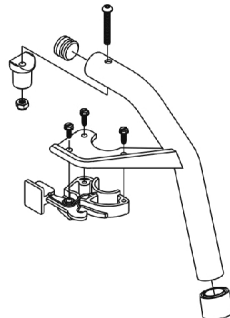

Swingaway Footrest Support Assemblies

60°, 70°, and 90°

Swingaway Footrest Support Assemblies

60°, 70°, and 90°

Item Number	Note	Part Number	Description	Quantity Per	
				Package	Assembly
1	A,B	See Chart	#1 Swingaway Footrest Support Assemblies (60°, 70°, and 90°)	1	1
2		1056328	Plug Button, Black (1")	1	1
3		1017148	Pivot, Footrest	1	1
4		1025736	Locknut (1/4-20)	1	1
5		1025451	Screw, Slotted Hex Washer Head (#10-32 x 5/8")	1	2
6		1017423	Screw, Slotted Hex Washer Head w/ Patch (#10-32 x 1/2")	1	1
7		1025454	Housing, Latch - Right	1	1
7		1025455	Housing, Latch - Left	1	1
8		1026124	Collar, Anti-Rattle	1	1
9		1001762	Screw, Socket Button Head (1/4-20 x 1-3/4")	1	1
10		1045267	Screw, Hex Head w/ Patch (1/4-20 x 3/4")	1	1
11		1026099	Spacer, Coved (1/4 x 11/16 x 1/2")	1	1
12	A	1038232-NLA	NLA - Extension, Footrest, Color	1	1
13	A,C	8881038231	Kit, 3" Extension w/ Hardware (Pair)	1	1
14	D	1028004	Kit, Pivot Slide Tube Mounting Hardware (Pair)	1	1
15	G	1020534	Insert, Threaded	1	1
16	E,F	1026703	Kit, Pivot/Slide Tube Mounting Hardware (Pair)	1	1

NOTE: A - Specify frame finish when ordering.
 B - Includes Footrest Support and items 2-9
 C - Includes items 10-12.
 D - Includes items 10 and 11. For use on 60 degree and 70 degree front riggings, see exception below.
 E - Includes items 10, 11 and 15.
 F - For use on 60 degree front riggings without longer pivot slide tube and 1651 footplate option only.
 G - As of 8/15/03, the Threaded Insert was revised from 3 to 5 Holes. Threaded Insert is Backward Compatible and does not require ordering in Pairs.