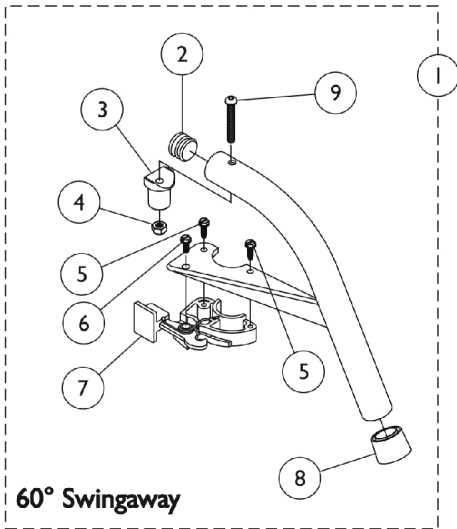

Swingaway Footrest Support Assemblies

60°, 70°, and 90°

Swingaway Footrest Support Assemblies

60°, 70°, and 90°

Item Number	Note	Part Number	Description	Quantity Per	
				Package	Assembly
1	A,B	See Chart	#1 Swingaway Footrest Support Assemblies (60°, 70°, and 90°)	1	1
2		1056328	Plug Button, Black (1")	1	1
3		1017148	Pivot, Footrest	1	1
4		1025736	Locknut (1/4-20)	1	1
5		1025451	Screw, Slotted Hex Washer Head (#10-32 x 5/8")	1	2
6		1017423	Screw, Slotted Hex Washer Head w/ Patch (#10-32 x 1/2")	1	1
7		1025454	Housing, Latch - Right	1	1
7		1025455	Housing, Latch - Left	1	1
8		1026124	Collar, Anti-Rattle	1	1
9		1001762	Screw, Socket Button Head (1/4-20 x 1-3/4")	1	1
10		1045267	Screw, Hex Head w/ Patch (1/4-20 x 3/4")	1	1
11		1026099	Spacer, Coved (1/4 x 11/16 x 1/2")	1	1
12	A	1038232-NLA	NLA - Extension, Footrest, Color	1	1
13	A,C	8881038231	Kit, 3" Extension w/ Hardware (Pair)	1	1
14	D	1028004	Kit, Pivot Slide Tube Mounting Hardware (Pair)	1	1
15	G	1020534	Insert, Threaded	1	1
16	E,F	1026703	Kit, Pivot/Slide Tube Mounting Hardware (Pair)	1	1

NOTE: A - Specify frame finish when ordering.
 B - Includes Footrest Support and items 2-9
 C - Includes items 10-12.
 D - Includes items 10 and 11. For use on 60 degree and 70 degree front riggings, see exception below.
 E - Includes items 10, 11 and 15.
 F - For use on 60 degree front riggings without longer pivot slide tube and 1651 footplate option only.
 G - As of 8/15/03, the Threaded Insert was revised from 3 to 5 Holes. Threaded Insert is Backward Compatible and does not require ordering in Pairs.