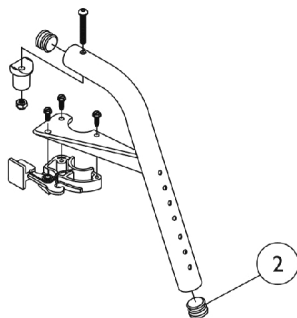

Swingaway Footrest Support Assemblies

60°, 70°, and 90°

Swingaway Footrest Support Assemblies

60°, 70°, and 90°

Item Number	Note	Part Number	Description	Quantity Per	
				Package	Assembly
1	A,B	See Chart	#1 Swingaway Footrest Support Assemblies (60°, 70°, and 90°)	1	1
2		1056328	Plug Button, Black (1")	1	1
3		1017148	Pivot, Footrest	1	1
4		1025736	Locknut (1/4-20)	1	1
5		1025451	Screw, Slotted Hex Washer Head (#10-32 x 5/8")	1	2
6		1017423	Screw, Slotted Hex Washer Head w/ Patch (#10-32 x 1/2")	1	1
7		1025454	Housing, Latch - Right	1	1
7		1025455	Housing, Latch - Left	1	1
8		1026124	Collar, Anti-Rattle	1	1
9		1001762	Screw, Socket Button Head (1/4-20 x 1-3/4")	1	1
10		1045267	Screw, Hex Head w/ Patch (1/4-20 x 3/4")	1	1
11		1026099	Spacer, Coved (1/4 x 11/16 x 1/2")	1	1
12	A	1038232-NLA	NLA - Extension, Footrest, Color	1	1
13	A,C	8881038231	Kit, 3" Extension w/ Hardware (Pair)	1	1
14	D	1028004	Kit, Pivot Slide Tube Mounting Hardware (Pair)	1	1
15	G	1020534	Insert, Threaded	1	1
16	E,F	1026703	Kit, Pivot/Slide Tube Mounting Hardware (Pair)	1	1

NOTE: A - Specify frame finish when ordering.
 B - Includes Footrest Support and items 2-9
 C - Includes items 10-12.
 D - Includes items 10 and 11. For use on 60 degree and 70 degree front riggings, see exception below.
 E - Includes items 10, 11 and 15.
 F - For use on 60 degree front riggings without longer pivot slide tube and 1651 footplate option only.
 G - As of 8/15/03, the Threaded Insert was revised from 3 to 5 Holes. Threaded Insert is Backward Compatible and does not require ordering in Pairs.