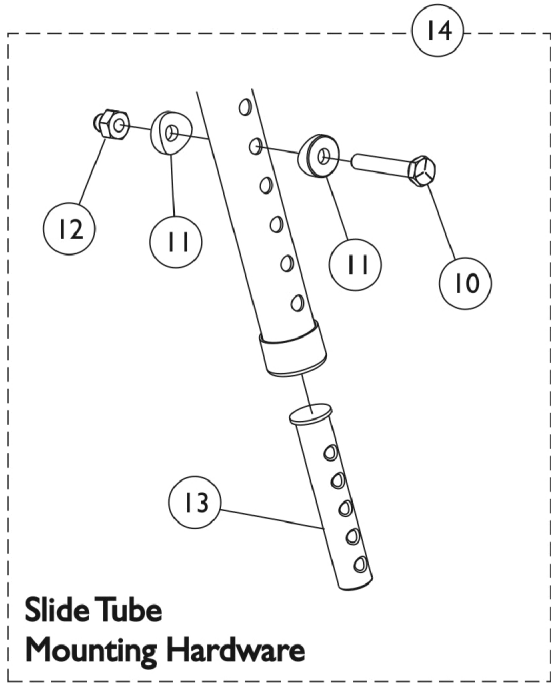

## PW93 Footrest Supports Black

Item Number	Note	Part Number	Description	Quantity Per	
				Package	Assembly
1		1020719	Anti-Rattle, Black	1	1
2		47565X057	Bushing (7/32 x 3/8 x 11/32")	1	1
3		1025716	Screw, Phillips Pan Head (#10-32 x 11/16")	1	1
4		1026114	Screw, Phillips Pan Head (#10-32 x 1/2")	1	1
5		1035539	Handle, Release, Black - Right	1	1
5		1035540	Handle, Release, Black - Left	1	1
6		1025735	Locknut (#10-32)	1	1
7		1028846-NLA	NLA - Rivnut (#10-32)	1	1
8		1028707	Spring, Release - Right	1	1
8		1028708	Spring, Release - Left	1	1
9		15680X012	Collar, Anti-Rattle (7/8")	1	1
10		1070759	Screw, Hex Head (1/4-20 x 1-1/2")	1	1
11		1026099	Spacer, Coved (1/4 x 11/16 x 1/2")	1	2
12		1044214	Nut, Hex with Nylon Cap (1/4-20)	1	1
13	B	1020534	Insert, Threaded	1	1
14		1074143	Kit, Slide Tube Mounting Hardware	1	1
	A	1108638-NLA	NLA - Footrest Support Assembly, Adult, Black - Right	1	1
	A	1108639-NLA	NLA - Footrest Support Assembly, Adult, Black - Left	1	1

NOTE: A - Not Shown  
 B - As of 8/15/03, the Threaded Insert was revised from 3 to 5 Holes. Threaded Insert is Backward Compatible and does not require ordering in Pairs.