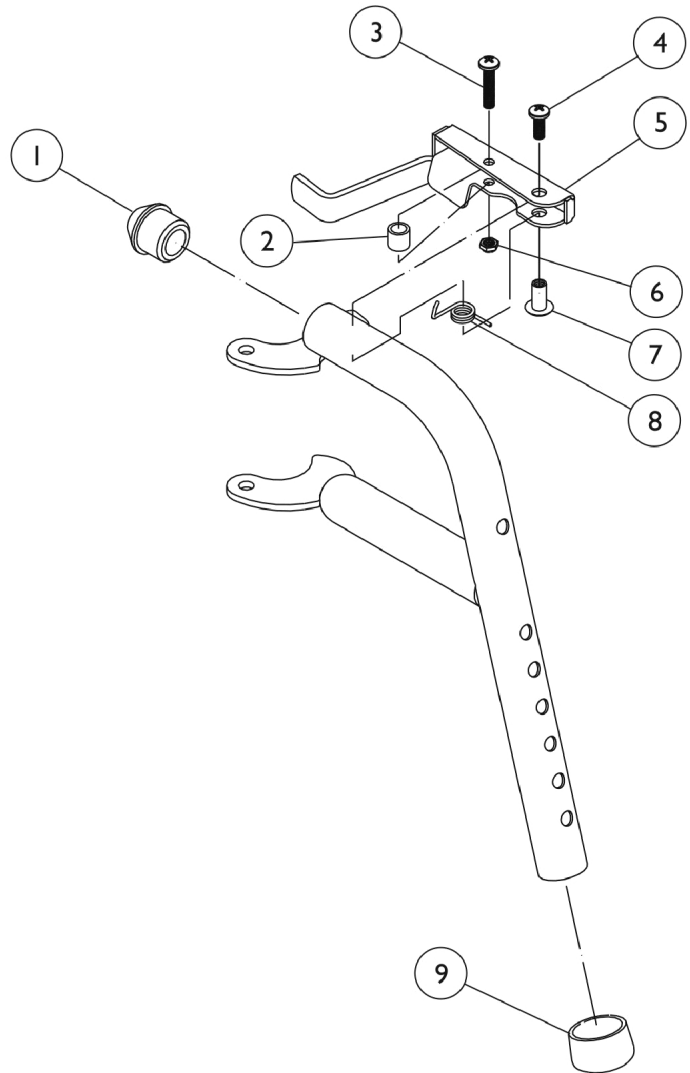

# PW93 Footrest Supports

Black

## PW93 Footrest Supports Black

Item Number	Note	Part Number	Description	Quantity Per	
				Package	Assembly
1		1020719	Anti-Rattle, Black	1	1
2		47565X057	Bushing (7/32 x 3/8 x 11/32")	1	1
3		1025716	Screw, Phillips Pan Head (#10-32 x 11/16")	1	1
4		1026114	Screw, Phillips Pan Head (#10-32 x 1/2")	1	1
5		1035539	Handle, Release, Black - Right	1	1
5		1035540	Handle, Release, Black - Left	1	1
6		1025735	Locknut (#10-32)	1	1
7		1028846-NLA	NLA - Rivnut (#10-32)	1	1
8		1028707	Spring, Release - Right	1	1
8		1028708	Spring, Release - Left	1	1
9		15680X012	Collar, Anti-Rattle (7/8")	1	1
10		1070759	Screw, Hex Head (1/4-20 x 1-1/2")	1	1
11		1026099	Spacer, Coved (1/4 x 11/16 x 1/2")	1	2
12		1044214	Nut, Hex with Nylon Cap (1/4-20)	1	1
13	B	1020534	Insert, Threaded	1	1
14		1074143	Kit, Slide Tube Mounting Hardware	1	1
	A	1108638-NLA	NLA - Footrest Support Assembly, Adult, Black - Right	1	1
	A	1108639-NLA	NLA - Footrest Support Assembly, Adult, Black - Left	1	1

NOTE: A - Not Shown  
 B - As of 8/15/03, the Threaded Insert was revised from 3 to 5 Holes. Threaded Insert is Backward Compatible and does not require ordering in Pairs.