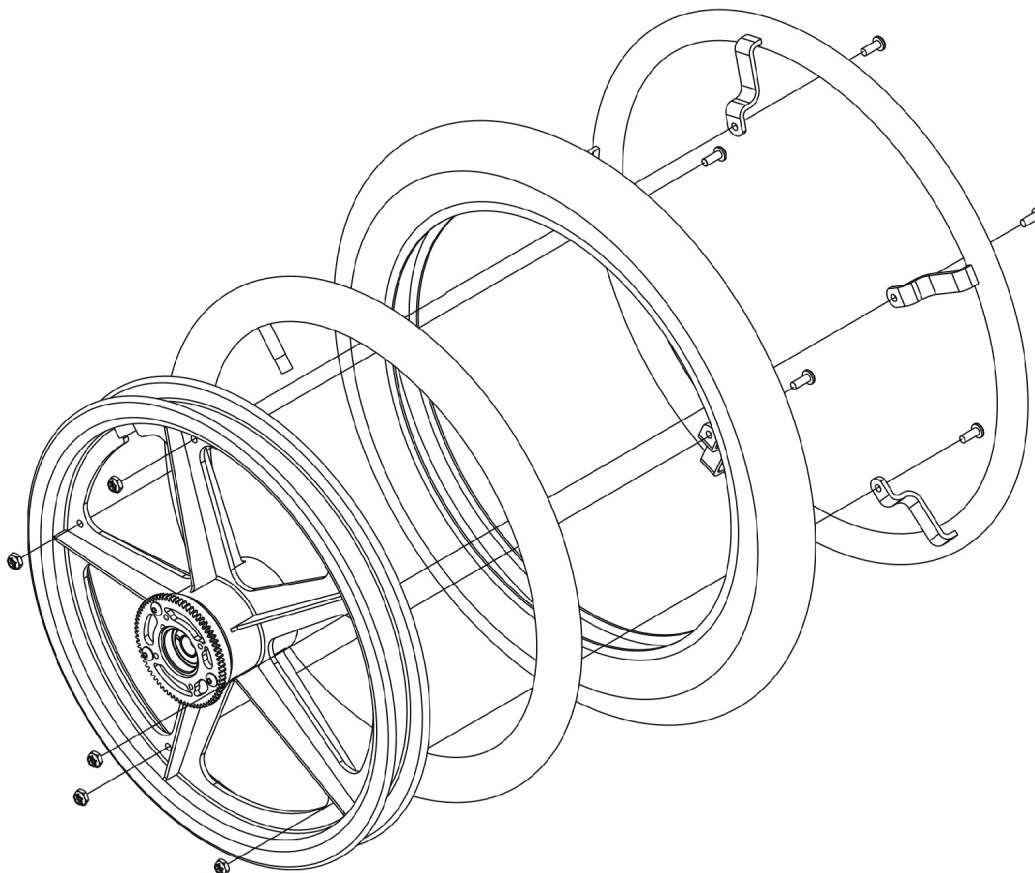

# Composite w/ Hublock and Handrim (16" and 18" Wheels)

**16COM - Rear Wheel**

Wheel w/ Handrim	Tire Type	Handrim	Handrim Hardware	Tire	Tube/ Insert	Bearing
1166050 See Note(s) A	Pneumatic	1059369	1052961	1052099	1052100	40117X022
1166049 See Note(s) A	Pneumatic w/ Flat Free	1059369	1052961	1052099	1052165	40117X022

NOTE: A - Wheel comes complete with Hub Assembly, Gear Ring, Retaining Nut, Bearing, Spring Pins, and Screws.

**18COM - Rear Wheel**

Wheel w/ Handrim	Hublock Hardware	Tire Type	Handrim	Handrim Hardware	Tire	Tube/ Insert
1104156	1164042	Pneumatic w/ Flat Free	1059369	1052961	1071441	1071140