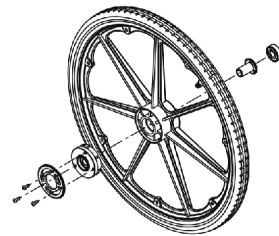

## Attendant and User Hand Operated

Retro-Fit Kits include Hublock Actuator w/ Hardware, Axle Brackets w/ Hardware, 12", 18", 20", 22", or 24" Wheels, Wheel Hubs, Gear Hardware, and Instruction Manual and covers both sides of the chair. For a detailed breakdown of parts please refer to the appropriate category in this catalog. When adding Hublocks to an existing chair always use wheels provided with kit.

Arm Attaching Hardware

Axle Brackets and Hardware

12" Rear Wheels

18" Rear Wheels

20"/22"/24" Rear Wheels