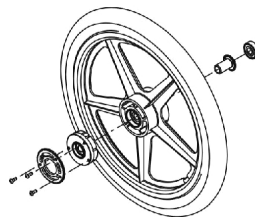

## Attendant and User Hand Operated

Retro-Fit Kits include Hublock Actuator w/ Hardware, Axle Brackets w/ Hardware, 12", 18", 20", 22", or 24" Wheels, Wheel Hubs, Gear Hardware, and Instruction Manual and covers both sides of the chair. For a detailed breakdown of parts please refer to the appropriate category in this catalog. When adding Hublocks to an existing chair always use wheels provided with kit.

Arm Attaching Hardware

Axle Brackets and Hardware

12" Rear Wheels

18" Rear Wheels

20"/22"/24" Rear Wheels