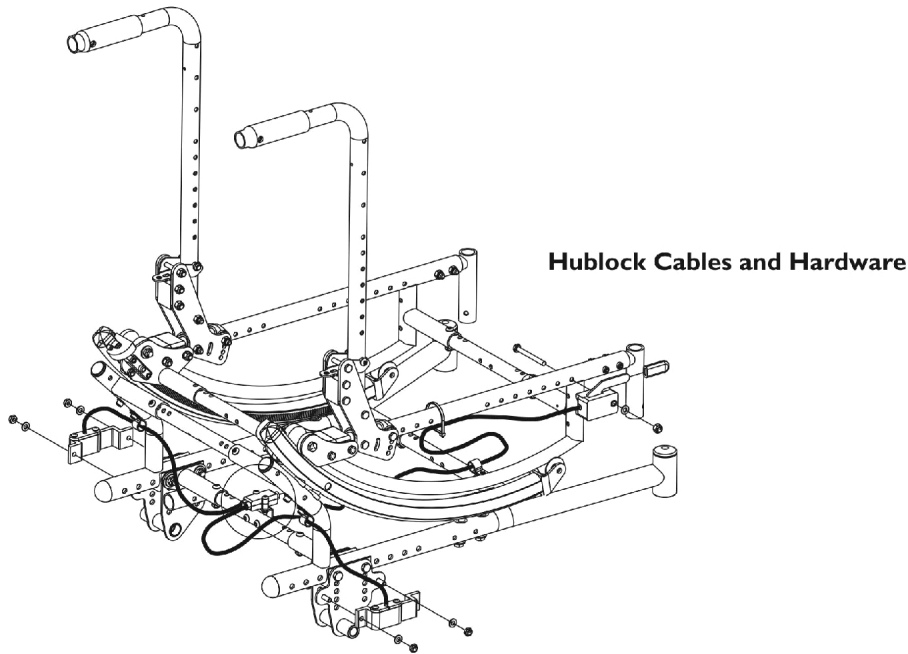

## Attendant and User Hand Operated

Retro-Fit Kits include Hublock Actuator w/ Hardware, Axle Brackets w/ Hardware, 12", 18", 20", 22", or 24" Wheels, Wheel Hubs, Gear Hardware, and Instruction Manual and covers both sides of the chair. For a detailed breakdown of parts please refer to the appropriate category in this catalog. When adding Hublocks to an existing chair always use wheels provided with kit.

Arm Attaching Hardware

Axle Brackets and Hardware

12" Rear Wheels

18" Rear Wheels

20"/22"/24" Rear Wheels