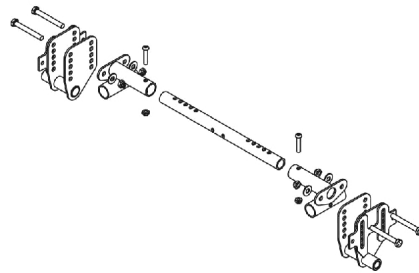

## Attendant and User Hand Operated

Retro-Fit Kits include Hublock Actuator w/ Hardware, Axle Brackets w/ Hardware, 12", 18", 20", 22", or 24" Wheels, Wheel Hubs, Gear Hardware, and Instruction Manual and covers both sides of the chair. For a detailed breakdown of parts please refer to the appropriate category in this catalog. When adding Hublocks to an existing chair always use wheels provided with kit.

Arm Attaching Hardware

Axle Brackets and Hardware

12" Rear Wheels

18" Rear Wheels

20"/22"/24" Rear Wheels