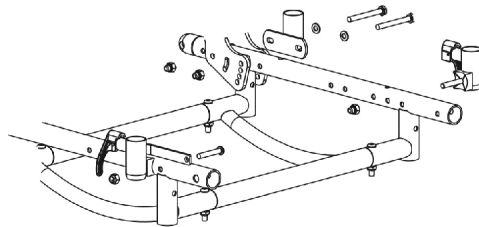

## Attendant and User Hand Operated

Retro-Fit Kits include Hublock Actuator w/ Hardware, Axle Brackets w/ Hardware, 12", 18", 20", 22", or 24" Wheels, Wheel Hubs, Gear Hardware, and Instruction Manual and covers both sides of the chair. For a detailed breakdown of parts please refer to the appropriate category in this catalog. When adding Hublocks to an existing chair always use wheels provided with kit.

Arm Attaching Hardware

Axle Brackets and Hardware

12" Rear Wheels

18" Rear Wheels

20"/22"/24" Rear Wheels