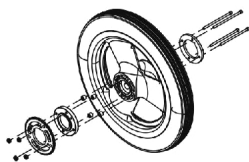

## Attendant and User Hand Operated

Retro-Fit Kits include Hublock Actuator w/ Hardware, Axle Brackets w/ Hardware, 12", 18", 20", 22", or 24" Wheels, Wheel Hubs, Gear Hardware, and Instruction Manual and covers both sides of the chair. For a detailed breakdown of parts please refer to the appropriate category in this catalog. When adding Hublocks to an existing chair always use wheels provided with kit.

Arm Attaching Hardware

Axle Brackets and Hardware

12" Rear Wheels

18" Rear Wheels

20"/22"/24" Rear Wheels