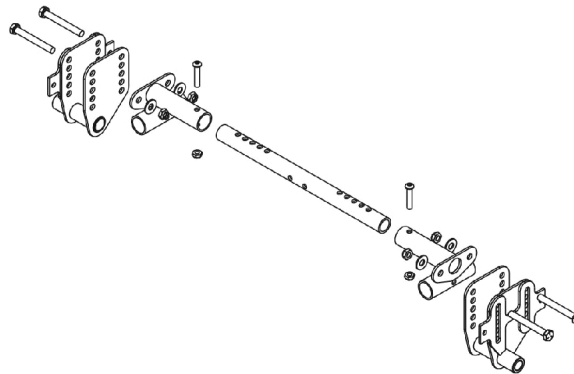

Wheel Locks - Hublock Retro-Fit Kits

Attendant Foot Operated

Retro-Fit Kits include Hublock Actuator w/ Hardware, Axle Brackets w/ Hardware, 12"/18"/20"/22" or 24" Wheels, Wheel Hubs, Gear Hardware, and Instruction Manual and covers both sides of the chair. For a detailed breakdown of parts please refer to the appropriate category in this catalog. When adding Hublocks to an existing chair always use wheels provided with kit.

Hublock Cables and Hardware

Axle Brackets and Hardware

12" Rear Wheels

18" Rear Wheels

**20"/22"/24"
Rear Wheels**

Wheel Locks - Hublock Retro-Fit Kits

Attendant Foot Operated

Retro-Fit Kits include Hublock Actuator w/ Hardware, Axle Brackets w/ Hardware, 12"/18"/20"/22" or 24" Wheels, Wheel Hubs, Gear Hardware, and Instruction Manual and covers both sides of the chair. For a detailed breakdown of parts please refer to the appropriate category in this catalog. When adding Hublocks to an existing chair always use wheels provided with kit.