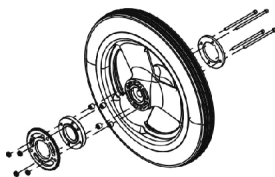

Wheel Locks - Hublock Retro-Fit Kits

Attendant Foot Operated

Retro-Fit Kits include Hublock Actuator w/ Hardware, Axle Brackets w/ Hardware, 12"/18"/20"/22" or 24" Wheels, Wheel Hubs, Gear Hardware, and Instruction Manual and covers both sides of the chair. For a detailed breakdown of parts please refer to the appropriate category in this catalog. When adding Hublocks to an existing chair always use wheels provided with kit.

Hublock Cables and Hardware

Axle Brackets and Hardware

12" Rear Wheels

18" Rear Wheels

**20"/22"/24"
Rear Wheels**

Wheel Locks - Hublock Retro-Fit Kits

Attendant Foot Operated

Retro-Fit Kits include Hublock Actuator w/ Hardware, Axle Brackets w/ Hardware, 12"/18"/20"/22" or 24" Wheels, Wheel Hubs, Gear Hardware, and Instruction Manual and covers both sides of the chair. For a detailed breakdown of parts please refer to the appropriate category in this catalog. When adding Hublocks to an existing chair always use wheels provided with kit.