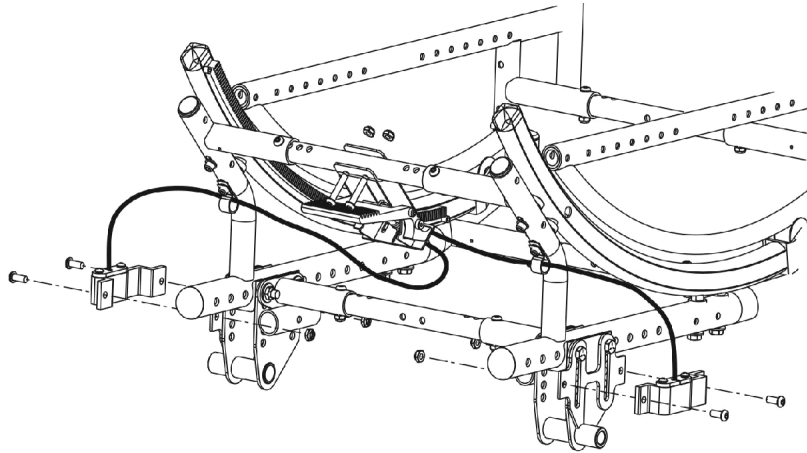

Wheel Locks - Hublock Retro-Fit Kits

Attendant Foot Operated

Retro-Fit Kits include Hublock Actuator w/ Hardware, Axle Brackets w/ Hardware, 12"/18"/20"/22" or 24" Wheels, Wheel Hubs, Gear Hardware, and Instruction Manual and covers both sides of the chair. For a detailed breakdown of parts please refer to the appropriate category in this catalog. When adding Hublocks to an existing chair always use wheels provided with kit.

Hublock Cables and Hardware

Axle Brackets and Hardware

12" Rear Wheels

18" Rear Wheels

**20"/22"/24"
Rear Wheels**

Wheel Locks - Hublock Retro-Fit Kits

Attendant Foot Operated

Retro-Fit Kits include Hublock Actuator w/ Hardware, Axle Brackets w/ Hardware, 12"/18"/20"/22" or 24" Wheels, Wheel Hubs, Gear Hardware, and Instruction Manual and covers both sides of the chair. For a detailed breakdown of parts please refer to the appropriate category in this catalog. When adding Hublocks to an existing chair always use wheels provided with kit.