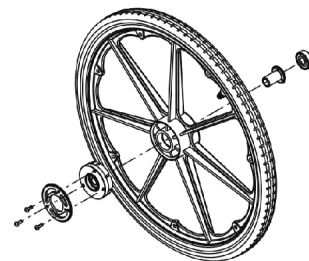

Wheel Locks - Hublock Retro-Fit Kits

Attendant Foot Operated

Retro-Fit Kits include Hublock Actuator w/ Hardware, Axle Brackets w/ Hardware, 12"/18"/20"/22" or 24" Wheels, Wheel Hubs, Gear Hardware, and Instruction Manual and covers both sides of the chair. For a detailed breakdown of parts please refer to the appropriate category in this catalog. When adding Hublocks to an existing chair always use wheels provided with kit.

Hublock Cables and Hardware

Axle Brackets and Hardware

12" Rear Wheels

18" Rear Wheels

**20"/22"/24"
Rear Wheels**

Wheel Locks - Hublock Retro-Fit Kits

Attendant Foot Operated

Retro-Fit Kits include Hublock Actuator w/ Hardware, Axle Brackets w/ Hardware, 12"/18"/20"/22" or 24" Wheels, Wheel Hubs, Gear Hardware, and Instruction Manual and covers both sides of the chair. For a detailed breakdown of parts please refer to the appropriate category in this catalog. When adding Hublocks to an existing chair always use wheels provided with kit.

Wheel Locks - Hublock Retro-Fit Kits (After 7/7/11)

Attendant Foot Operated

Wheel Style	Hublock Kit Part Number
12" Composite w/ Pneumatic Tire	1169305-NLA
12" Composite Pneumatic w/ Flat Free Insert	1169306-NLA
18" Composite w/ Pneumatic Tire	1164039-NLA
20" Composite w/ Pneumatic Tire	1170373-NLA
20" Composite Pneumatic w/ Flat Free Insert	1170374-NLA
20" Composite w/ Urethane Tire	1170375-NLA
22" Composite w/ Pneumatic Tire	1170376-NLA
22" Composite Pneumatic w/ Flat Free Insert	1170377-NLA
22" Composite w/ Urethane Tire	1170378-NLA
24" Composite w/ Pneumatic Tire	1170379-NLA
24" Composite Pneumatic w/ Flat Free Insert	1170362-NLA
24" Composite w/ Urethane Tire	1170363-NLA