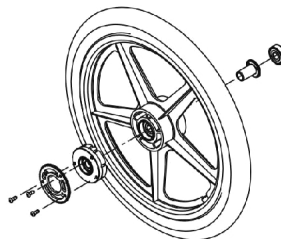

Wheel Locks - Hublock Retro-Fit Kits

Attendant Foot Operated

Retro-Fit Kits include Hublock Actuator w/ Hardware, Axle Brackets w/ Hardware, 12"/18"/20"/22" or 24" Wheels, Wheel Hubs, Gear Hardware, and Instruction Manual and covers both sides of the chair. For a detailed breakdown of parts please refer to the appropriate category in this catalog. When adding Hublocks to an existing chair always use wheels provided with kit.

Hublock Cables and Hardware

Axle Brackets and Hardware

12" Rear Wheels

18" Rear Wheels

**20"/22"/24"
Rear Wheels**

Wheel Locks - Hublock Retro-Fit Kits

Attendant Foot Operated

Retro-Fit Kits include Hublock Actuator w/ Hardware, Axle Brackets w/ Hardware, 12"/18"/20"/22" or 24" Wheels, Wheel Hubs, Gear Hardware, and Instruction Manual and covers both sides of the chair. For a detailed breakdown of parts please refer to the appropriate category in this catalog. When adding Hublocks to an existing chair always use wheels provided with kit.