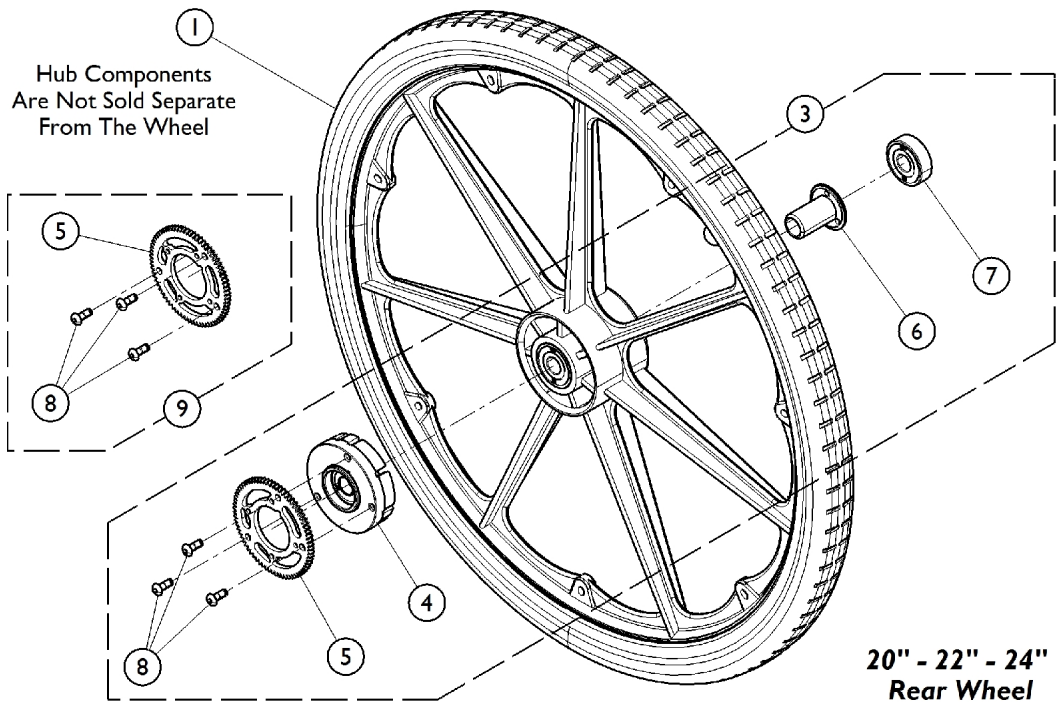

# Composite Rear Wheels - w/ Hublocks, w/o Handrims (18", 20", 22", 24" Wheels)

The original wheel hardware is not compatible with these replacement wheels, please order the corresponding wheel hublock hardware kit.

Item Number	Note	Part Number	Description	Quantity Per	
				Package	Assembly
1		See Chart	#1 Rear Wheels w/ Hublocks	1	1
2	A	1164042	Kit, Hublock Hardware, Wheel (18")	1	1
4			Hub Assembly, Composite	1	1
5			Ring, Gear, Hublock	1	1
6			Nut, Hub Retaining	1	1
7			Bearing (1/2" I.D. x 1-3/8" O.D.)	1	1
8			Screw, Button Head Cap w/ Patch (#10-24 x 1/2)	1	3
3	A	1164038-NLA	NLA - Kit, Hublock Hardware, Wheel (20", 22", 24")	1	1
4			Hub Assembly, Composite	1	1
5			Ring, Gear, Hublock	1	1
6			Nut, Hub Retaining	1	1
7			Bearing (1/2" I.D. x 1-3/8" O.D.)	1	1
8			Screw, Button Head Cap w/ Patch (#10-24 x 1/2)	1	3
9	B	1164035	Kit, Hublock Hardware, Wheel (20" - 24")	1	1
5			Ring, Gear, Hublock	1	1
8			Screw, Button Head Cap w/ Patch (#10-24 x 1/2)	1	3