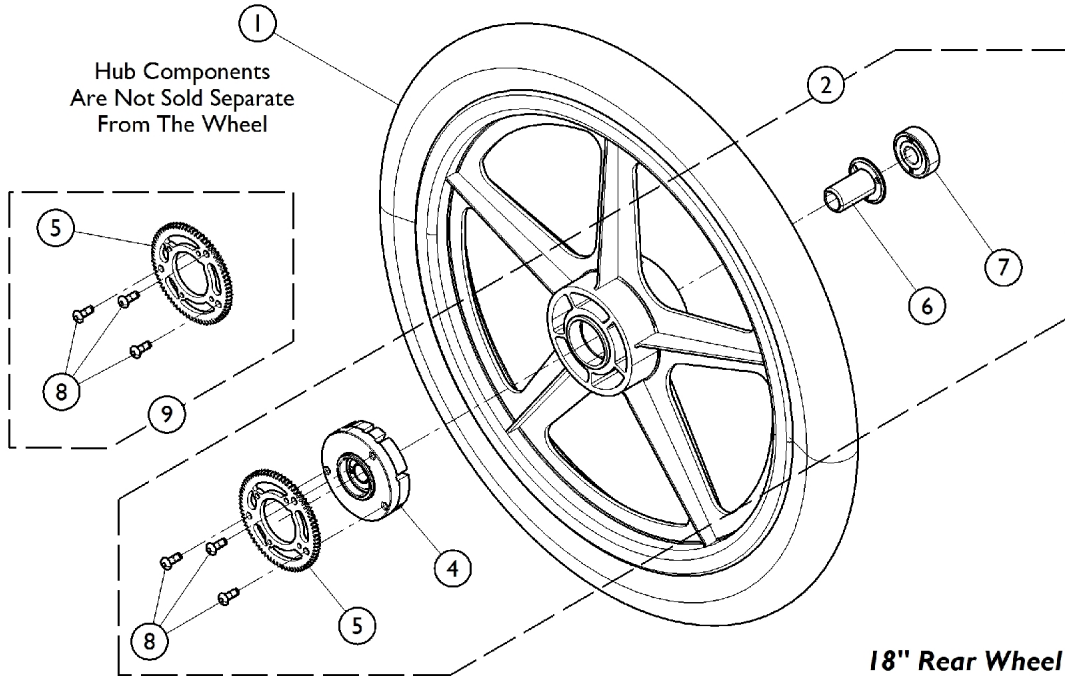

# Composite Rear Wheels - w/ Hublocks, w/o Handrims (18", 20", 22", 24" Wheels)

The original wheel hardware is not compatible with these replacement wheels, please order the corresponding wheel hublock hardware kit.

Item Number	Note	Part Number	Description	Quantity Per	
				Package	Assembly
1		See Chart	#1 Rear Wheels w/ Hublocks	1	1
2	A	1164042	Kit, Hublock Hardware, Wheel (18")	1	1
4			Hub Assembly, Composite	1	1
5			Ring, Gear, Hublock	1	1
6			Nut, Hub Retaining	1	1
7			Bearing (1/2" I.D. x 1-3/8" O.D.)	1	1
8			Screw, Button Head Cap w/ Patch (#10-24 x 1/2)	1	3
3	A	1164038-NLA	NLA - Kit, Hublock Hardware, Wheel (20", 22", 24")	1	1
4			Hub Assembly, Composite	1	1
5			Ring, Gear, Hublock	1	1
6			Nut, Hub Retaining	1	1
7			Bearing (1/2" I.D. x 1-3/8" O.D.)	1	1
8			Screw, Button Head Cap w/ Patch (#10-24 x 1/2)	1	3
9	B	1164035	Kit, Hublock Hardware, Wheel (20" - 24")	1	1
5			Ring, Gear, Hublock	1	1
8			Screw, Button Head Cap w/ Patch (#10-24 x 1/2)	1	3