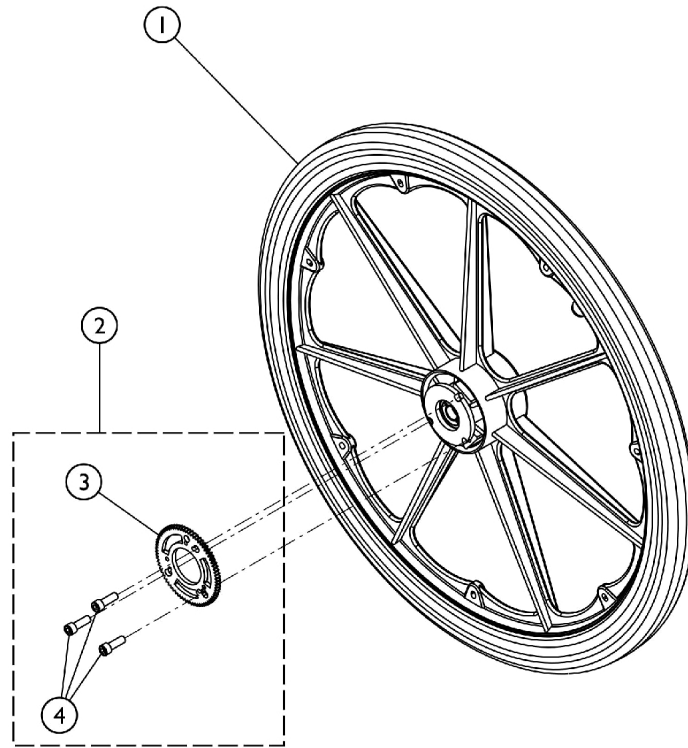

Composite Wheels - Rear w/ Hublocks, w/o Handrim

Wheel with Hub Components, Tire, Bearing
and Insert Pre-Assembled
(Hub Components Not Sold Separately)

20"
Rear Wheels

22"
Rear Wheels

24"
Rear Wheels

SCM_081A

Item Number	Note	Part Number	Description	Quantity Per	
				Package	Assembly
1		See Chart	#1 Rear Wheels with Hublocks	1	1
2	A	1164035	Kit, Hublock Hardware, Wheel (20" - 24")	1	1
3			Ring, Gear, Hublock	1	1
4			Screw, Button Head Cap w/ Patch (#10-24 x 1/2)	1	3

NOTE: A - Includes items 3 and 4.

Composite Wheels - Rear w/ Hublocks, w/o Handrim

#1 Rear Wheels with Hublocks

Wheel Style	Wheel Size	Tire Type	Wheel w/o Hdrn.	Tire	Tube/ Insert	Bearing
20COM	20 x 1-3/8"	Pneumatic	1164064 See Note(s) A	1017519	1017520	40117X022
20COM	20 x 1-3/8"	Pneumatic w/ Flat Free	1164065 See Note(s) A	1017519	1023322	40117X022
20COM	20 x 1-1/4"	Urethane	1164066 See Note(s) A	1037774	N/A	40117X022
22COM	22 x 1-3/8"	Pneumatic	1164067 See Note(s) A	1018544	1018545	40117X022
22COM	22 x 1-3/8"	Pneumatic w/ Flat Free	1164068 See Note(s) A	1018544	1023323	40117X022
22COM	22 x 1-1/4"	Urethane	1164069 See Note(s) A	1028250	N/A	40117X022
24COM7	24 x 1-3/8"	Pneumatic	1164070 See Note(s) A	40176X060	40176X061	40117X022
24COM7	24 x 1-3/8"	Pneumatic w/ Flat Free	1164071 See Note(s) A	40176X060	1010906	40117X022
24COM7	24 x 1-1/4"	Urethane	1164072 See Note(s) A	1026904	N/A	40117X022
24COM7	24 x 1"	KIK	1164073 See Note(s) A	1062852	N/A	40117X022

NOTE: A - Wheels come assembled with Hub Assembly, Retaining Nut, and Bearing.