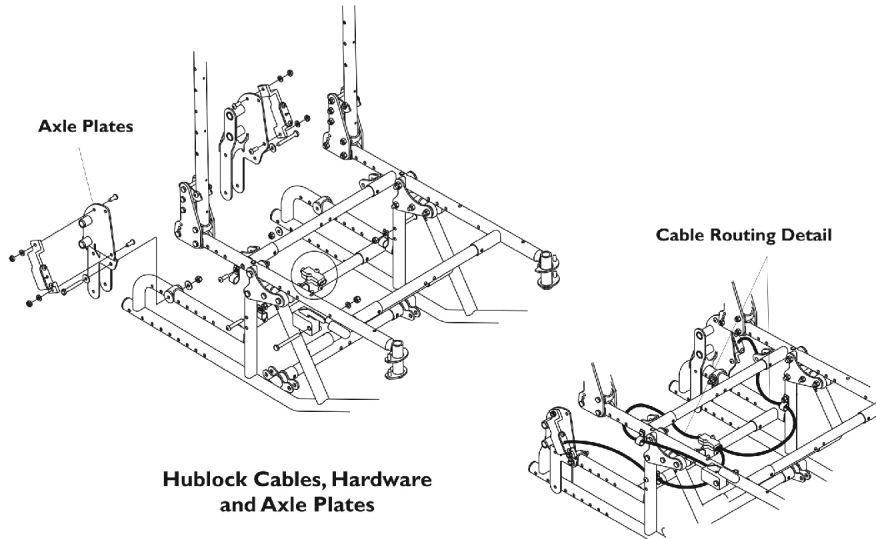

# Wheel Locks - Hublock Retro-Fit Kits

Retro-Fit Kits include Hublock Cables w/ Hardware, Axle Plates w/ Hardware, 12" or 20" Wheels, Wheel Hubs, Gear Hardware, Back Cane, and Instruction Manual. For a detailed breakdown of parts please refer to the appropriate category in this catalog. When adding Hublocks to an existing chair always use wheels provided with kit.

## Wheel Locks - Hublock Retro-Fit Kits

Retro-Fit Kits include Hublock Cables w/ Hardware, Axle Plates w/ Hardware, 12" or 20" Wheels, Wheel Hubs, Gear Hardware, Back Cane, and Instruction Manual. For a detailed breakdown of parts please refer to the appropriate category in this catalog. When adding Hublocks to an existing chair always use wheels provided with kit.

### Wheel Lock - Hublock Retro-Fit Kits (After 7/7/11)

Wheel Style	Hublock Kit Part Number
20" Composite w/ Pneumatic Tire	1170384-NLA
20" Composite Pneumatic w/ Flat Free Insert	1170385-NLA
20" Composite w/ Urethane Tire	1170386-NLA
22" Composite w/ Pneumatic Tire	1170387-NLA
22" Composite Pneumatic w/ Flat Free Insert	1170388-NLA
22" Composite w/ Urethane Tire	1170389-NLA
24" Composite w/ Pneumatic Tire	1170390-NLA
24" Composite Pneumatic w/ Flat Free Insert	1170391-NLA
24" Composite w/ Urethane Tire	1170392-NLA
24" Composite w/ KIK Tire	1170393-NLA