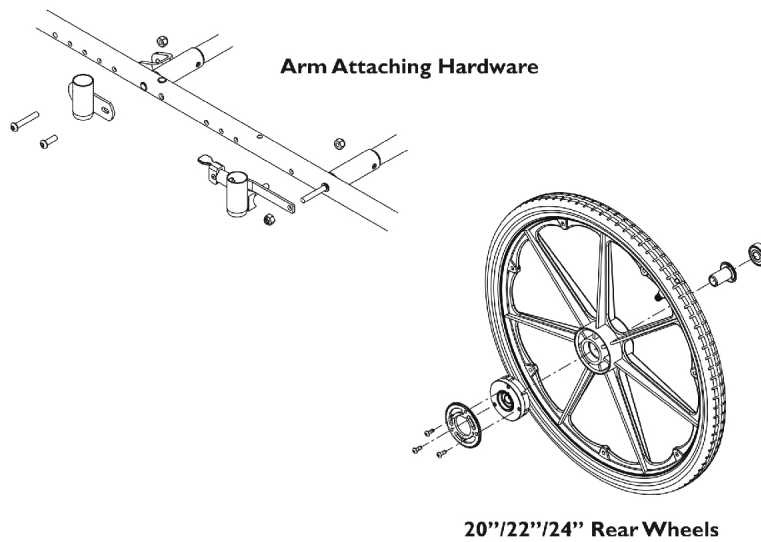

# Wheel Locks - Hublock Retro-Fit Kits

Retro-Fit Kits include Hublock Cables w/ Hardware, Axle Plates w/ Hardware, 12" or 20" Wheels, Wheel Hubs, Gear Hardware, Back Cane, and Instruction Manual. For a detailed breakdown of parts please refer to the appropriate category in this catalog. When adding Hublocks to an existing chair always use wheels provided with kit.

## Wheel Locks - Hublock Retro-Fit Kits

Retro-Fit Kits include Hublock Cables w/ Hardware, Axle Plates w/ Hardware, 12" or 20" Wheels, Wheel Hubs, Gear Hardware, Back Cane, and Instruction Manual. For a detailed breakdown of parts please refer to the appropriate category in this catalog. When adding Hublocks to an existing chair always use wheels provided with kit.

### Wheel Lock - Hublock Retro-Fit Kits (After 7/7/11)

Wheel Style	Hublock Kit Part Number
20" Composite w/ Pneumatic Tire	1170384-NLA
20" Composite Pneumatic w/ Flat Free Insert	1170385-NLA
20" Composite w/ Urethane Tire	1170386-NLA
22" Composite w/ Pneumatic Tire	1170387-NLA
22" Composite Pneumatic w/ Flat Free Insert	1170388-NLA
22" Composite w/ Urethane Tire	1170389-NLA
24" Composite w/ Pneumatic Tire	1170390-NLA
24" Composite Pneumatic w/ Flat Free Insert	1170391-NLA
24" Composite w/ Urethane Tire	1170392-NLA
24" Composite w/ KIK Tire	1170393-NLA