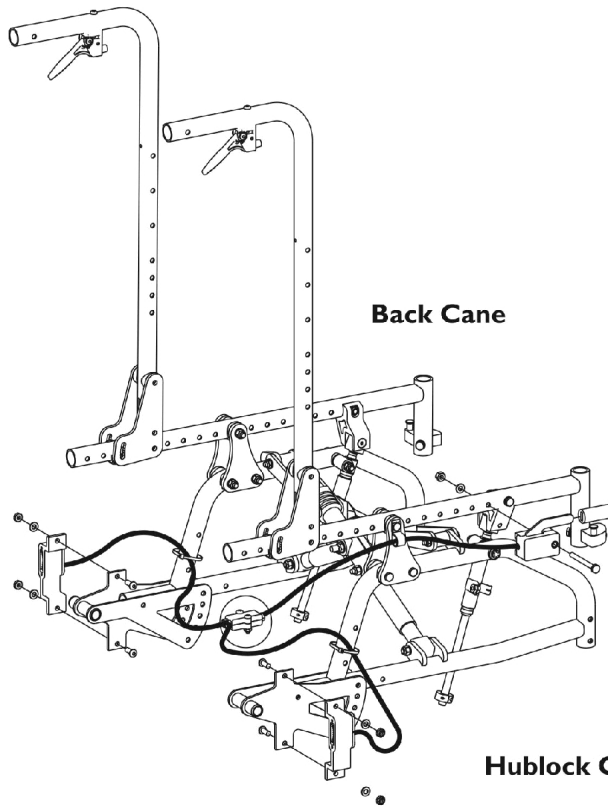

Wheel Locks - Hublock Retro-Fit Kits

Retro-Fit Kits include Hublock Cables w/ Hardware, Axle Plates w/ Hardware, 12" or 20" Wheels, Wheel Hubs, Gear Hardware, Back Cane, and Instruction Manual. For a detailed breakdown of parts please refer to the appropriate category in this catalog. When adding Hublocks to an existing chair always use wheels provided with kit.

Axle Plates and Hardware

12" Rear Wheels

20" Rear Wheels

Back Cane

Hublock Cables and Hardware

Wheel Locks - Hublock Retro-Fit Kits

Retro-Fit Kits include Hublock Cables w/ Hardware, Axle Plates w/ Hardware, 12" or 20" Wheels, Wheel Hubs, Gear Hardware, Back Cane, and Instruction Manual. For a detailed breakdown of parts please refer to the appropriate category in this catalog. When adding Hublocks to an existing chair always use wheels provided with kit.

Wheel Locks - Hublock Retro-Fit Kits (After 7/7/11)

Wheel Style	20" Back Height	24" Back Height
12" Composite w/ Pneumatic Tire	1169311-NLA	1169309-NLA
12" Composite Pneumatic w/ Flat Free Insert	1169312-NLA	1169310-NLA
20" Composite w/ Pneumatic Tire	1170381-NLA	1170380-NLA
20" Composite Pneumatic w/ Flat Free Insert	1170382-NLA	1170394-NLA
20" Composite w/ Urethane Tire	1170383-NLA	1170395-NLA

Wheel Locks - Hublock Retro-Fit Kits (Before 7/8/11)

Wheel Style	20" Back Height	24" Back Height
12" Composite w/ Pneumatic Tire	1169311	1169309
12" Composite Pneumatic w/ Flat Free Insert	1169312	1169310
20" Composite w/ Pneumatic Tire	1140374-NLA	1140233-NLA
20" Composite Pneumatic w/ Flat Free Insert	1140375-NLA	1140234-NLA
20" Composite w/ Urethane Tire	1140376-NLA	1140235-NLA