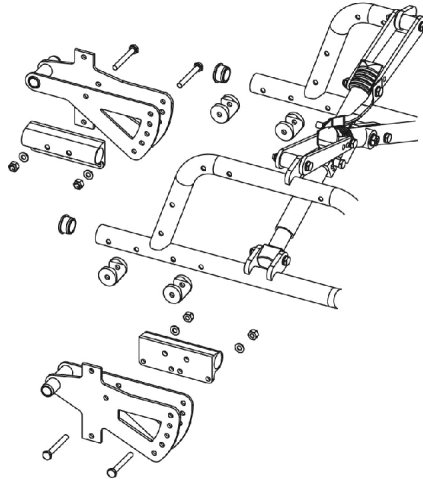

Wheel Locks - Hublock Retro-Fit Kits

Retro-Fit Kits include Hublock Cables w/ Hardware, Axle Plates w/ Hardware, 12" or 20" Wheels, Wheel Hubs, Gear Hardware, Back Cane, and Instruction Manual. For a detailed breakdown of parts please refer to the appropriate category in this catalog. When adding Hublocks to an existing chair always use wheels provided with kit.

Axle Plates and Hardware

12" Rear Wheels

20" Rear Wheels

Back Cane

Hublock Cables and Hardware

Wheel Locks - Hublock Retro-Fit Kits

Retro-Fit Kits include Hublock Cables w/ Hardware, Axle Plates w/ Hardware, 12" or 20" Wheels, Wheel Hubs, Gear Hardware, Back Cane, and Instruction Manual. For a detailed breakdown of parts please refer to the appropriate category in this catalog. When adding Hublocks to an existing chair always use wheels provided with kit.

Wheel Locks - Hublock Retro-Fit Kits (After 7/7/11)

Wheel Style	20" Back Height	24" Back Height
12" Composite w/ Pneumatic Tire	1169311-NLA	1169309-NLA
12" Composite Pneumatic w/ Flat Free Insert	1169312-NLA	1169310-NLA
20" Composite w/ Pneumatic Tire	1170381-NLA	1170380-NLA
20" Composite Pneumatic w/ Flat Free Insert	1170382-NLA	1170394-NLA
20" Composite w/ Urethane Tire	1170383-NLA	1170395-NLA

Wheel Locks - Hublock Retro-Fit Kits (Before 7/8/11)

Wheel Style	20" Back Height	24" Back Height
12" Composite w/ Pneumatic Tire	1169311	1169309
12" Composite Pneumatic w/ Flat Free Insert	1169312	1169310
20" Composite w/ Pneumatic Tire	1140374-NLA	1140233-NLA
20" Composite Pneumatic w/ Flat Free Insert	1140375-NLA	1140234-NLA
20" Composite w/ Urethane Tire	1140376-NLA	1140235-NLA