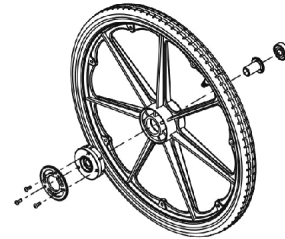

Wheel Locks - Hublock Retro-Fit Kits

Retro-Fit Kits include Hublock Cables w/ Hardware, Axle Plates w/ Hardware, 12" or 20" Wheels, Wheel Hubs, Gear Hardware, Back Cane, and Instruction Manual. For a detailed breakdown of parts please refer to the appropriate category in this catalog. When adding Hublocks to an existing chair always use wheels provided with kit.

Axle Plates and Hardware

12" Rear Wheels

20" Rear Wheels

Back Cane

Hublock Cables and Hardware

Wheel Locks - Hublock Retro-Fit Kits

Retro-Fit Kits include Hublock Cables w/ Hardware, Axle Plates w/ Hardware, 12" or 20" Wheels, Wheel Hubs, Gear Hardware, Back Cane, and Instruction Manual. For a detailed breakdown of parts please refer to the appropriate category in this catalog. When adding Hublocks to an existing chair always use wheels provided with kit.

Wheel Locks - Hublock Retro-Fit Kits (After 7/7/11)

Wheel Style	20" Back Height	24" Back Height
12" Composite w/ Pneumatic Tire	1169311-NLA	1169309-NLA
12" Composite Pneumatic w/ Flat Free Insert	1169312-NLA	1169310-NLA
20" Composite w/ Pneumatic Tire	1170381-NLA	1170380-NLA
20" Composite Pneumatic w/ Flat Free Insert	1170382-NLA	1170394-NLA
20" Composite w/ Urethane Tire	1170383-NLA	1170395-NLA

Wheel Locks - Hublock Retro-Fit Kits (Before 7/8/11)

Wheel Style	20" Back Height	24" Back Height
12" Composite w/ Pneumatic Tire	1169311	1169309
12" Composite Pneumatic w/ Flat Free Insert	1169312	1169310
20" Composite w/ Pneumatic Tire	1140374-NLA	1140233-NLA
20" Composite Pneumatic w/ Flat Free Insert	1140375-NLA	1140234-NLA
20" Composite w/ Urethane Tire	1140376-NLA	1140235-NLA