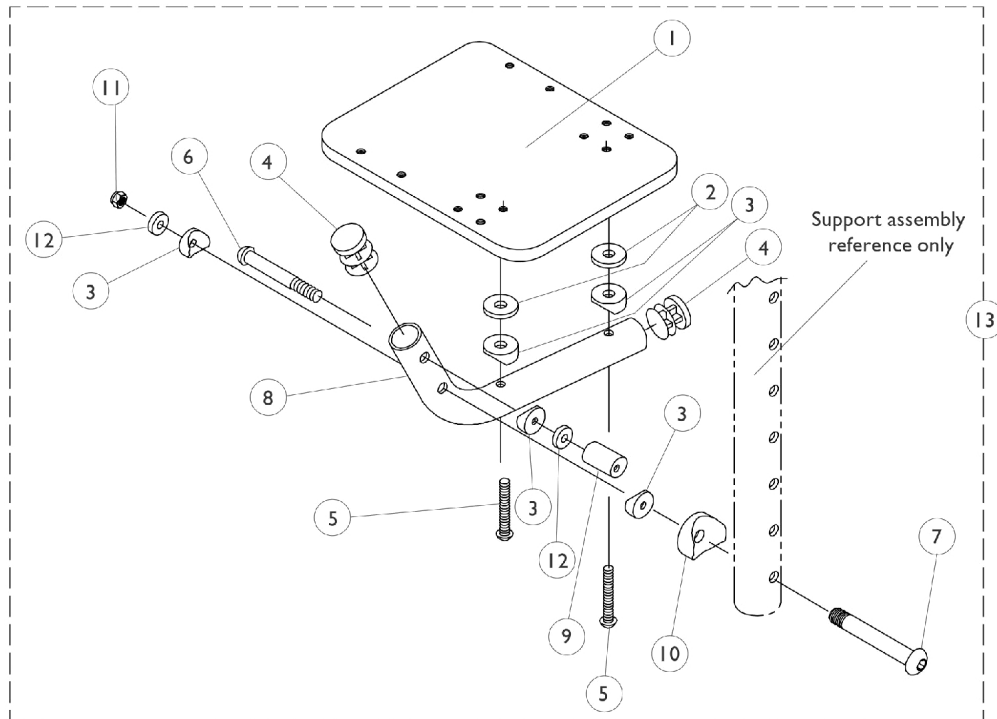

AT5043 Flip-Up Footplates

70 deg. MFX and 90 deg. Swingaway Supports

Item Number	Note	Part Number	Description	Quantity Per	
				Package	Assembly
1		1044082-NLA	NLA - Footplate, Black (4-1/4" W x 5-1/4" L) (12" W)	1	1
2		1029454-NLA	NLA - Washer, Nylon (3/16 x 3/4 x 5/32")	1	2
3		1025457	Spacer, Coved (1/4 x 3/4 x 11/32")	1	5
4		1027097	Plug Button, Black (3/4")	1	2
5		1163311	Screw, Socket Button Head (10-32 x 1-1/4")	1	2
6		1008495	Screw, Socket Button Head (1/4-20 x 1-1/2")	1	1
7		1023967-NLA	NLA - Screw, Socket Button Head (1/4-20 x 2-5/8")	1	1
8		1029428-NLA	NLA - Tube, Footrest, Black	1	1
9		1028417-NLA	NLA - Cam, Adjustment	1	1
10		40157X020	Spacer, Coved (1/4 x 1 x 9/16")	1	1
11		7930333	Locknut (1/4-20)	25	1
12		1018739	Washer (1/4 x 5/8 x 3/32")	1	2
13		1029434-NLA	NLA - Flip-Up Footplate Assembly, Black - Right	1	1
13		1029435-NLA	NLA - Flip-Up Footplate Assembly, Black - Left	1	1