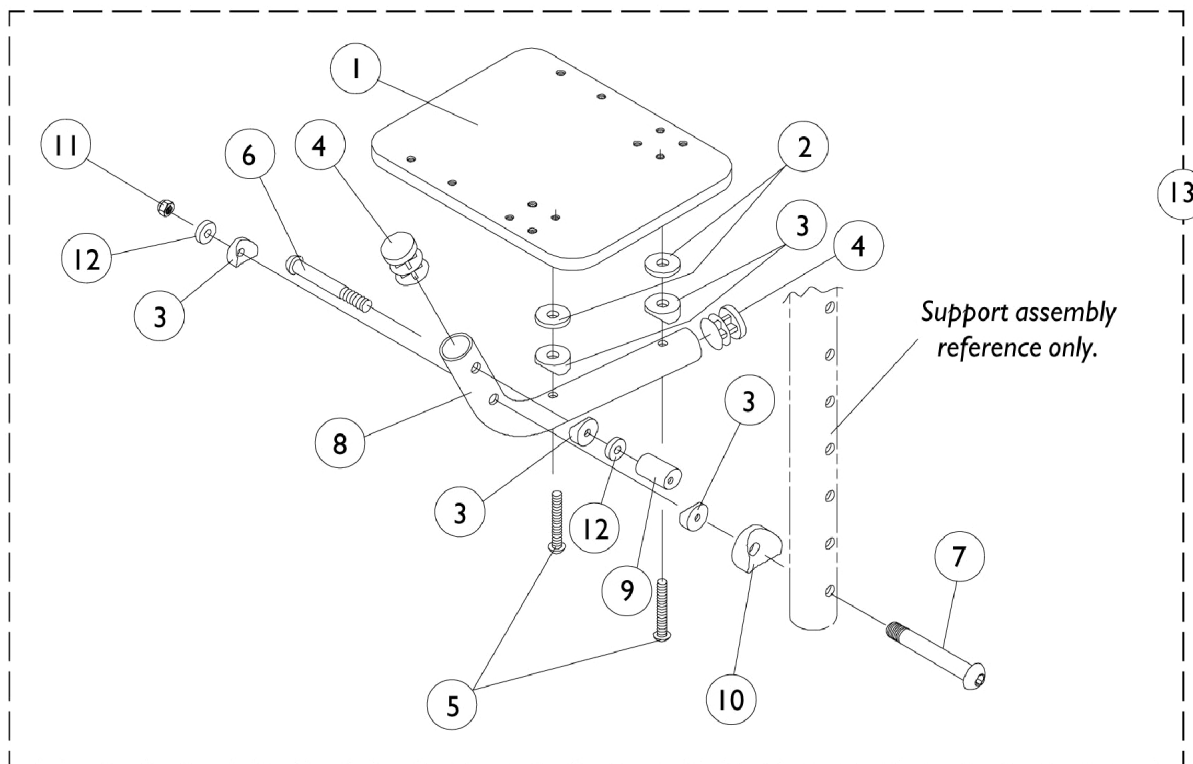

# AT5043 Flip-Up Footplates

## 90deg Swingaway Supports

**NOTE:** Heel loops are not included. See footrest and legrest accessories.

Item Number	Note	Part Number	Description	Quantity Per	
				Package	Assembly
1		1044082-NLA	NLA - Footplate, Black (4-1/4" W x 5-1/4" L) (12" W)	1	1
2		1029454-NLA	NLA - Washer, Nylon (3/16 x 3/4 x 5/32")	1	2
3		1025457	Spacer, Coved (1/4 x 3/4 x 11/32")	1	5
4		1027097	Plug Button, Black (3/4")	1	2
5		1163311	Screw, Socket Button Head (10-32 x 1-1/4")	1	2
6		1008495	Screw, Socket Button Head (1/4-20 x 1-1/2")	1	1
7		1023967-NLA	NLA - Screw, Socket Button Head (1/4-20 x 2-5/8")	1	1
8		1029428-NLA	NLA - Tube, Footrest, Black	1	1
9		1028417-NLA	NLA - Cam, Adjustment	1	1
10		40157X020	Spacer, Coved (1/4 x 1 x 9/16")	1	1
11		7930333	Locknut (1/4-20)	25	1
12		1018739	Washer (1/4 x 5/8 x 3/32")	1	2
13		1029434-NLA	NLA - Flip-Up Footplate Assembly, Black - Right	1	1
13		1029435-NLA	NLA - Flip-Up Footplate Assembly, Black - Left	1	1