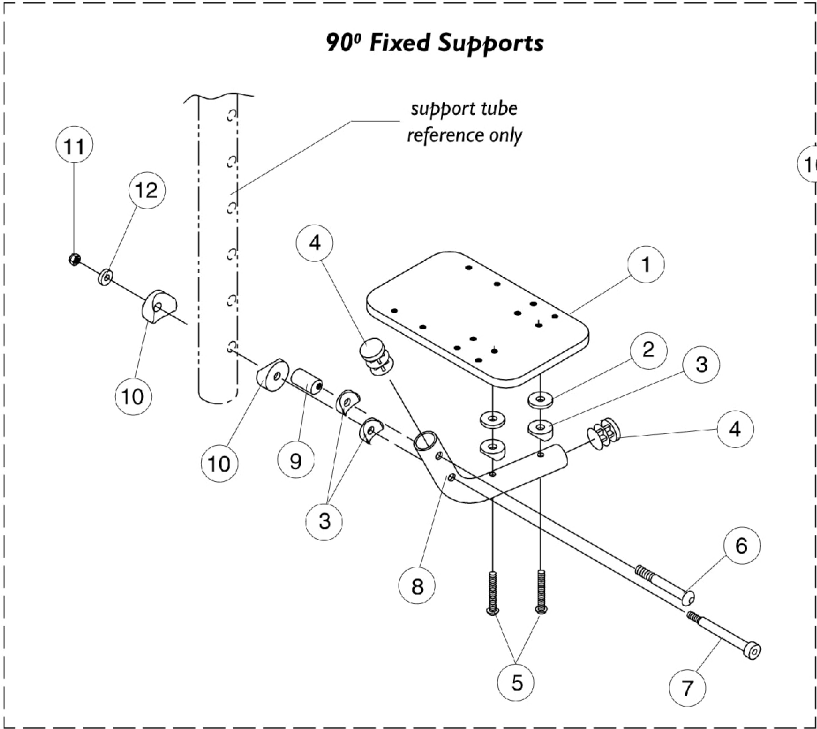

90 Degree Fixed Support Footrest Assembly - AT5043

After 1/92

90 Degree Fixed Support Footrest Assembly - AT5043

After 1/92

Item Number	Note	Part Number	Description	Quantity Per	
				Package	Assembly
1	A	1044078-NLA	NLA - Footplate, Black (3-1/4" W x 5-1/4" L) (10" W)	1	1
1	B	1044082-NLA	NLA - Footplate, Black (4-1/4" W x 5-1/4" L) (12" W)	1	1
2		1029454-NLA	NLA - Washer, Nylon (3/16 x 3/4 x 5/32")	1	2
3		1025457	Spacer, Coved (1/4 x 3/4 x 11/32")	1	4
4		1027097	Plug Button, Black (3/4")	1	2
5		1163311	Screw, Socket Button Head (10-32 x 1-1/4")	1	2
6		1008495	Screw, Socket Button Head (1/4-20 x 1-1/2")	1	1
7	A	1030952	Screw, Shoulder Hex Socket Head (1/4" x 2", #10-24)	1	1
7	B	1023967-NLA	NLA - Screw, Socket Button Head (1/4-20 x 2-5/8")	1	1
8	A	1029429-NLA	NLA - Tube, Footrest, Black	1	1
8	B	1029428-NLA	NLA - Tube, Footrest, Black	1	1
9		1028417-NLA	NLA - Cam, Adjustment	1	1
10		40157X020	Spacer, Coved (1/4 x 1 x 9/16")	1	1
11		1025732-NLA	NLA - Locknut (#10-24)	1	1
12	A	1026034-NLA	NLA - Washer, Nylon (3/16 x 7/16 x 1/8")	1	1
13	A	1025715	Washer (1/4" x 7/16" x 1/16")	1	1
14	B	1018739	Washer (1/4 x 5/8 x 3/32")	1	1
15	A,C	1029432-NLA	NLA - Flip-Up Footplate Assembly - Right	1	1
15	A,C	1029433-NLA	NLA - Flip-Up Footplate Assembly - Left	1	1
15	B,C	1029434-NLA	NLA - Flip-Up Footplate Assembly, Black - Right	1	1
15	B,C	1029435-NLA	NLA - Flip-Up Footplate Assembly, Black - Left	1	1
16	A,D	1032699-NLA	NLA - Flip-Up Footplate Assembly - Right	1	1
16	A,D	1032700-NLA	NLA - Flip-Up Footplate Assembly - Left	1	1
16	B,D	1032703-NLA	NLA - Flip-Up Footplate Assembly - Right	1	1
16	B,D	1032704-NLA	NLA - Flip-Up Footplate Assembly - Left	1	1

NOTE: A - 10-11" Wide Chairs
B - 12-14" Wide Chairs
C - Swingaway Front Frames
D - Fixed Front Frames