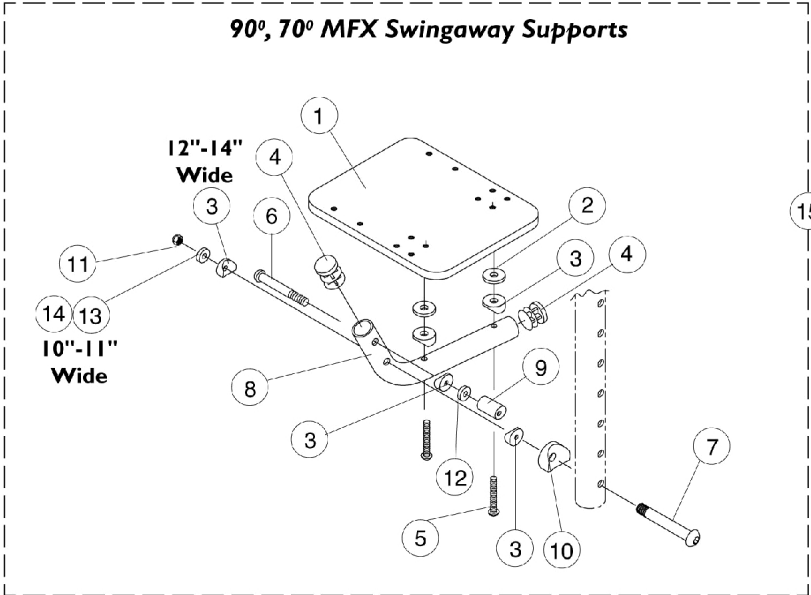

90 Degree Fixed Support Footrest Assembly - AT5043

After 1/92

90 Degree Fixed Support Footrest Assembly - AT5043

After 1/92

Item Number	Note	Part Number	Description	Quantity Per	
				Package	Assembly
1	A	1044078-NLA	NLA - Footplate, Black (3-1/4" W x 5-1/4" L) (10" W)	1	1
1	B	1044082-NLA	NLA - Footplate, Black (4-1/4" W x 5-1/4" L) (12" W)	1	1
2		1029454-NLA	NLA - Washer, Nylon (3/16 x 3/4 x 5/32")	1	2
3		1025457	Spacer, Coved (1/4 x 3/4 x 11/32")	1	4
4		1027097	Plug Button, Black (3/4")	1	2
5		1163311	Screw, Socket Button Head (10-32 x 1-1/4")	1	2
6		1008495	Screw, Socket Button Head (1/4-20 x 1-1/2")	1	1
7	A	1030952	Screw, Shoulder Hex Socket Head (1/4" x 2", #10-24)	1	1
7	B	1023967-NLA	NLA - Screw, Socket Button Head (1/4-20 x 2-5/8")	1	1
8	A	1029429-NLA	NLA - Tube, Footrest, Black	1	1
8	B	1029428-NLA	NLA - Tube, Footrest, Black	1	1
9		1028417-NLA	NLA - Cam, Adjustment	1	1
10		40157X020	Spacer, Coved (1/4 x 1 x 9/16")	1	1
11		1025732-NLA	NLA - Locknut (#10-24)	1	1
12	A	1026034-NLA	NLA - Washer, Nylon (3/16 x 7/16 x 1/8")	1	1
13	A	1025715	Washer (1/4" x 7/16" x 1/16")	1	1
14	B	1018739	Washer (1/4 x 5/8 x 3/32")	1	1
15	A,C	1029432-NLA	NLA - Flip-Up Footplate Assembly - Right	1	1
15	A,C	1029433-NLA	NLA - Flip-Up Footplate Assembly - Left	1	1
15	B,C	1029434-NLA	NLA - Flip-Up Footplate Assembly, Black - Right	1	1
15	B,C	1029435-NLA	NLA - Flip-Up Footplate Assembly, Black - Left	1	1
16	A,D	1032699-NLA	NLA - Flip-Up Footplate Assembly - Right	1	1
16	A,D	1032700-NLA	NLA - Flip-Up Footplate Assembly - Left	1	1
16	B,D	1032703-NLA	NLA - Flip-Up Footplate Assembly - Right	1	1
16	B,D	1032704-NLA	NLA - Flip-Up Footplate Assembly - Left	1	1

NOTE: A - 10-11" Wide Chairs
B - 12-14" Wide Chairs
C - Swingaway Front Frames
D - Fixed Front Frames