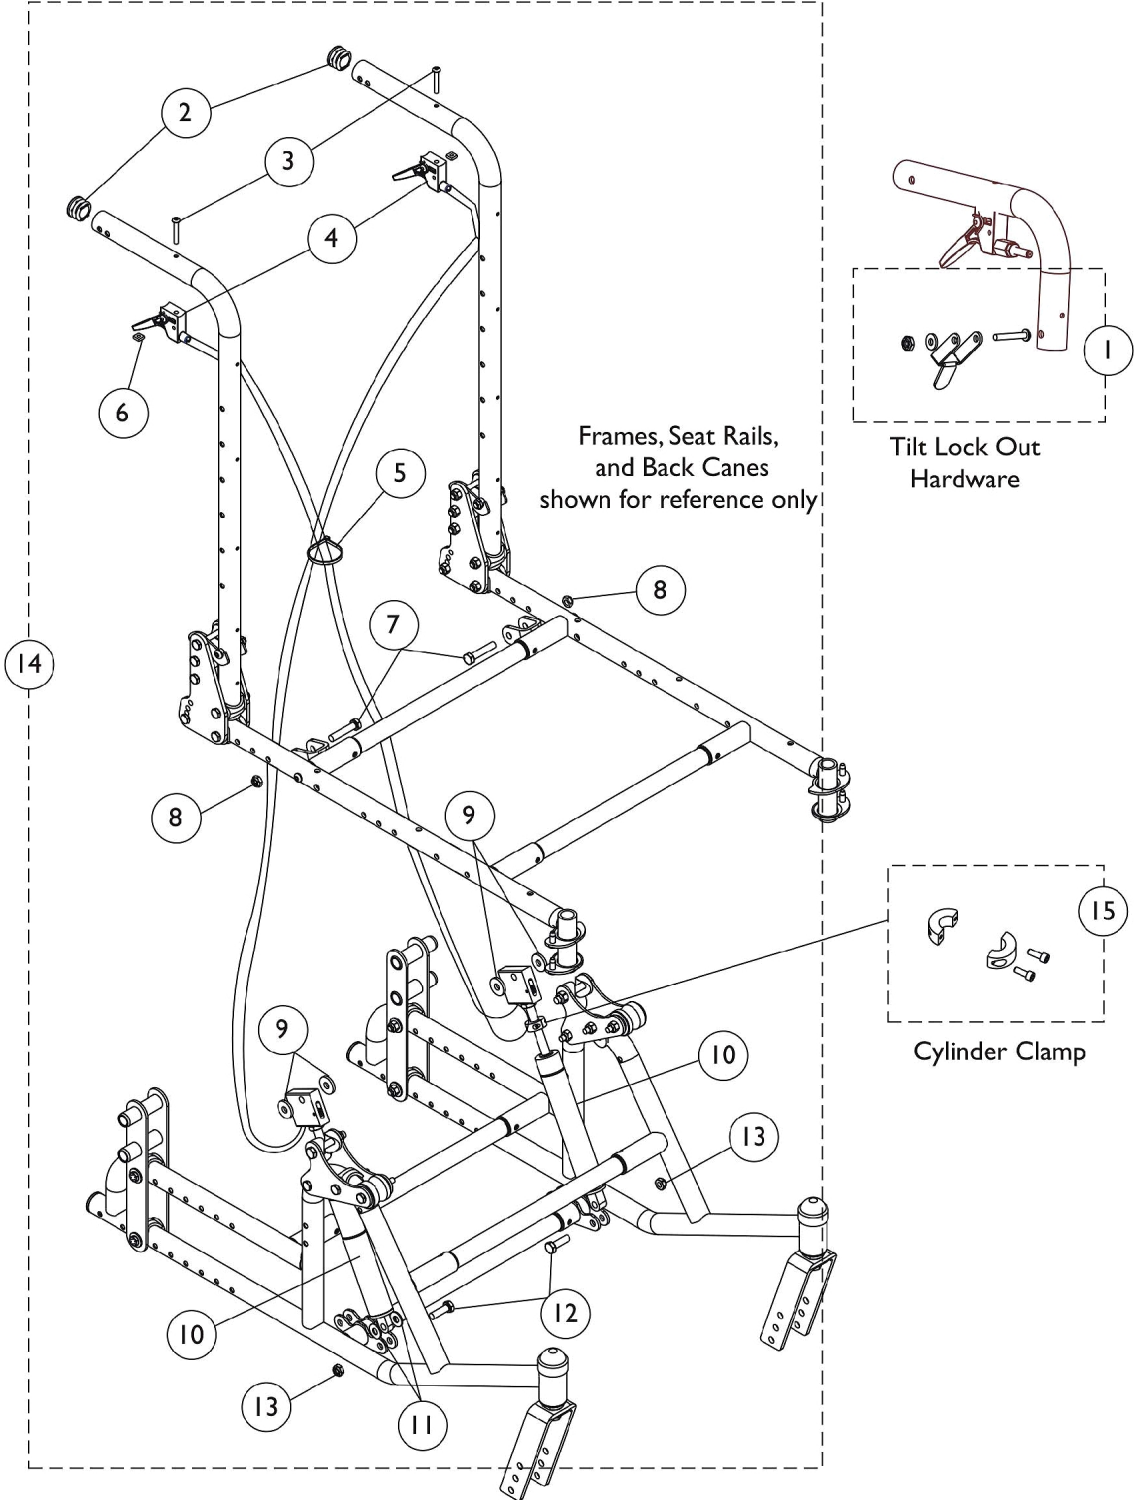

# Tilt Hardware

## Tilt Hardware

Item Number	Note	Part Number	Description	Quantity Per	
				Package	Assembly
1		1118578	Kit, Tilt Lock Out Lever with Hardware	1	1
			NLA - Nut, Hex Lock (#6-32)	1	1
			NLA - Screw, Phillips Pan Head (#6-32 x 7/8")	1	1
			NLA - Lever, Lock Out Tilt, Silver Vein	1	1
			NLA - Washer, Flat (5/32 x 3/8 x 1/32")	1	1
2		1029501	Plug Button, Black (1")	1	2
3		1163311	Screw, Socket Button Head (10-32 x 1-1/4")	1	2
4		1078451	Release Handle Assembly w/ Cable	1	2
5		1021260	Tie Wrap (5-5/8" L)	1	1
6		1086207	Nut, Square (#10-32)	1	2
7		1028514	Screw, Hex Head (5/16-24 x 1-1/2")	1	2
8		1025730	Locknut (5/16-24)	1	2
9		1016301	Washer, Nylon (5/16 x 7/8 x 1/8")	1	4
10		1075255	Cylinder, Gas w/ Release Cable - Right	1	1
10		1075256	Cylinder, Gas w/ Release Cable - Left	1	1
11		1074133	Washer, Steel (5/16 x 3/4 x 1/16")	1	2
12		1003548	Screw, Hex Head (5/16-18 x 1")	1	2
13		1028769	Locknut (5/16-18)	1	2
14	A	1121581	Kit, Tilt Hardware	1	1
15		1073707	Clamp, Cylinder with Screws	1	2

NOTE: A - Includes items 2-13