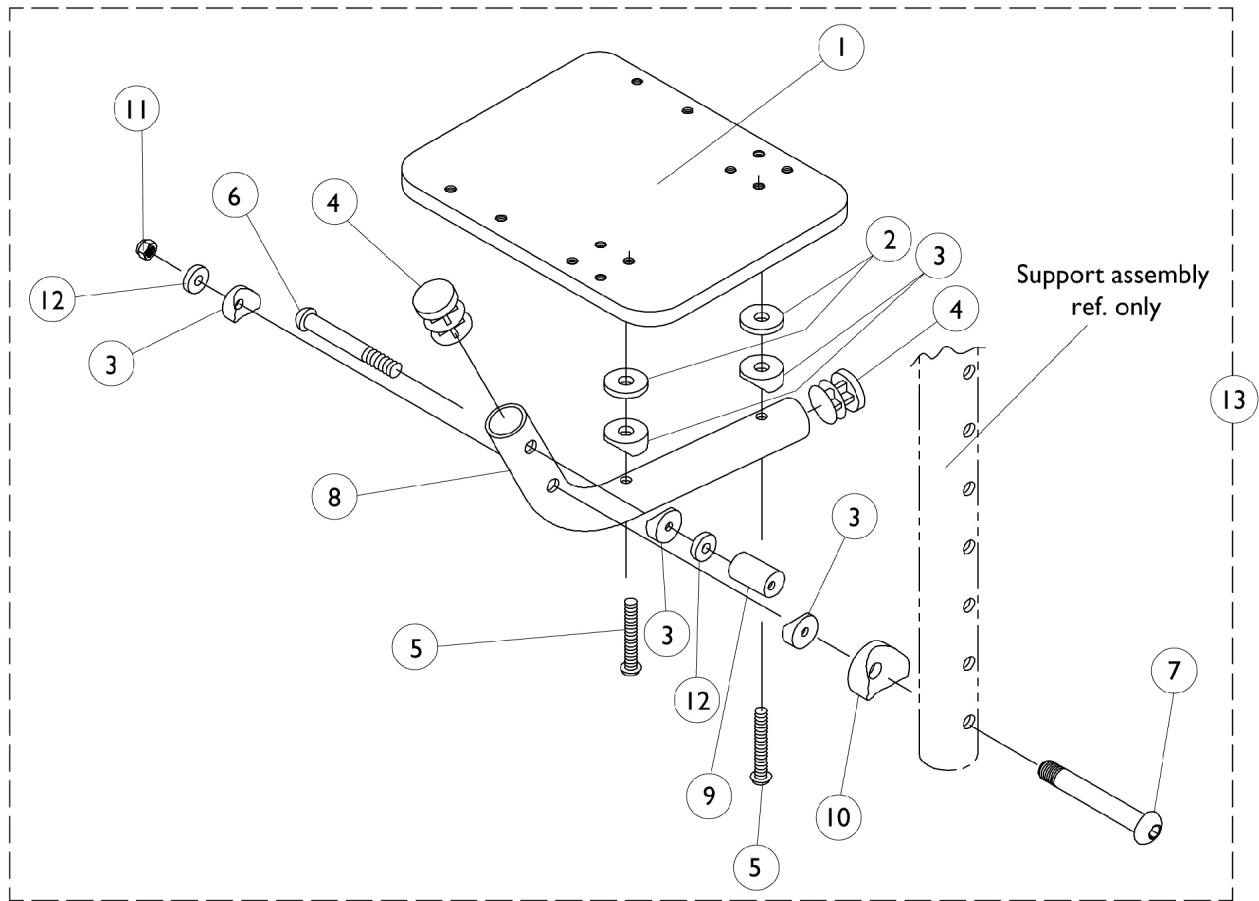

AT5043 Flip-Up Footplates

70 Deg. MFX and 90 Deg. Swingaway Supports

NOTE: Heel loops are not included. See footrest and legrest accessories.

AT5043 Flip-Up Footplates

70 Deg. MFX and 90 Deg. Swingaway Supports

NOTE: Heel loops are not included. See footrest and legrest accessories.

Item Number	Note	Part Number	Description	Quantity Per	
				Package	Assembly
1		1044082-NLA	NLA - Footplate, Black (4-1/4" W x 5-1/4" L) (12" W)	1	1
2		1029454-NLA	NLA - Washer, Nylon (3/16 x 3/4 x 5/32")	1	2
3		1025457	Spacer, Coved (1/4 x 3/4 x 11/32")	1	5
4		1027097	Plug Button, Black (3/4")	1	2
5		1163311	Screw, Socket Button Head (10-32 x 1-1/4")	1	2
6		1008495	Screw, Socket Button Head (1/4-20 x 1-1/2")	1	1
7		1023967-NLA	NLA - Screw, Socket Button Head (1/4-20 x 2-5/8")	1	1
8		1029428-NLA	NLA - Tube, Footrest, Black	1	1
9		1028417-NLA	NLA - Cam, Adjustment	1	1
10		40157X020	Spacer, Coved (1/4 x 1 x 9/16")	1	1
11		7930333	Locknut (1/4-20)	25	1
12		1018739	Washer (1/4 x 5/8 x 3/32")	1	2
13		1029434-NLA	NLA - Flip-Up Footplate Assembly, Black - Right	1	1
13		1029435-NLA	NLA - Flip-Up Footplate Assembly, Black - Left	1	1