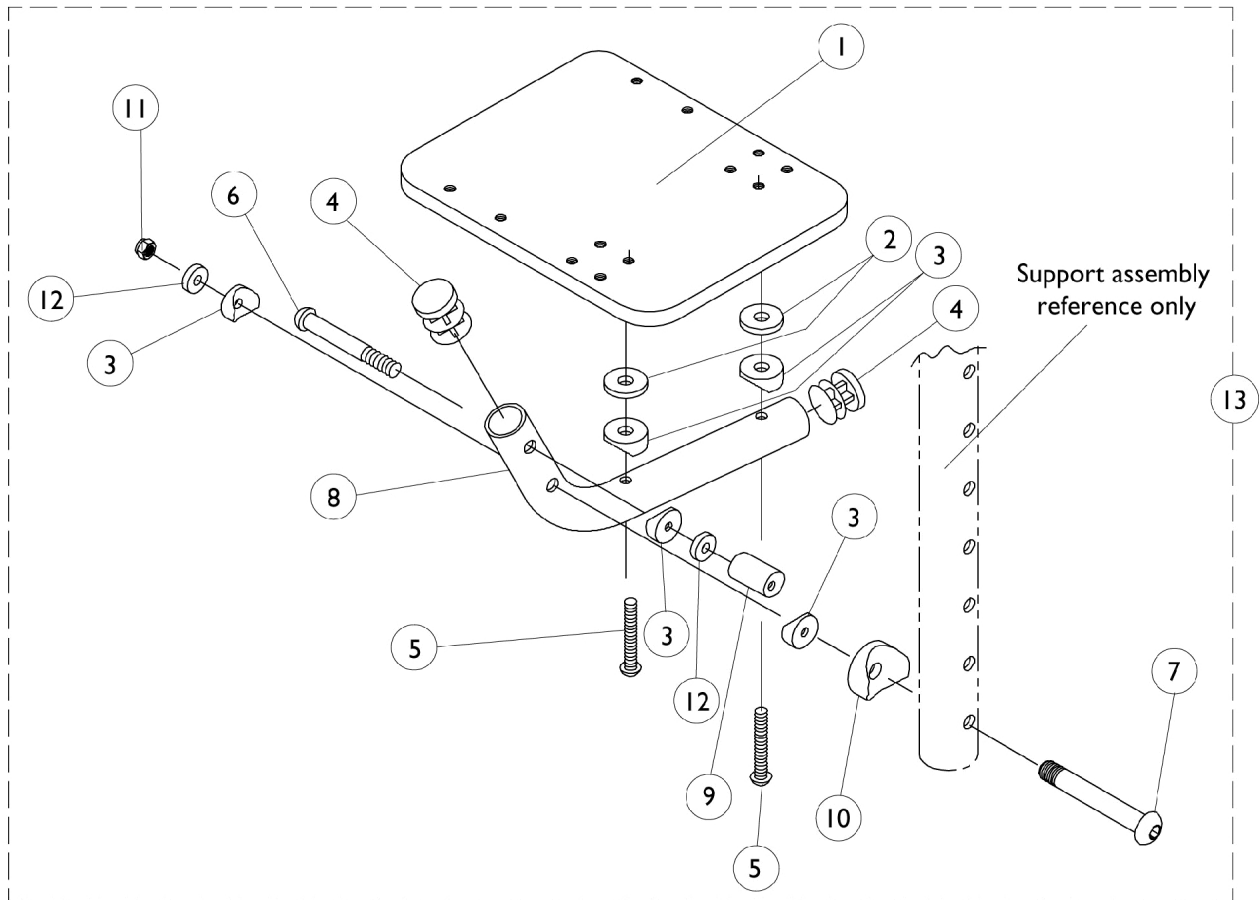

# Flip-Up Footplates (AT5043)

## Flip-Up Footplates (AT5043)

### 70 Degree MFX and 90 Degree Swingaway Supports

Item Number	Note	Part Number	Description	Quantity Per	
				Package	Assembly
1		1044082-NLA	NLA - Footplate, Black (4-1/4" W x 5-1/4" L) (12" W)	1	1
2		1029454-NLA	NLA - Washer, Nylon (3/16 x 3/4 x 5/32")	1	2
3		1025457	Spacer, Coved (1/4 x 3/4 x 11/32")	1	5
4		1027097	Plug Button, Black (3/4")	1	2
5		1163311	Screw, Socket Button Head (10-32 x 1-1/4")	1	2
6		1008495	Screw, Socket Button Head (1/4-20 x 1-1/2")	1	1
7		1023967-NLA	NLA - Screw, Socket Button Head (1/4-20 x 2-5/8")	1	1
8		1029428-NLA	NLA - Tube, Footrest, Black	1	1
9		1028417-NLA	NLA - Cam, Adjustment	1	1
10		40157X020	Spacer, Coved (1/4 x 1 x 9/16")	1	1
11		7930333	Locknut (1/4-20)	25	1
12		1018739	Washer (1/4 x 5/8 x 3/32")	1	2
13	A	1029434-NLA	NLA - Flip-Up Footplate Assembly, Black - Right	1	1
13	A	1029435-NLA	NLA - Flip-Up Footplate Assembly, Black - Left	1	1

NOTE: A - 12-16" Wide