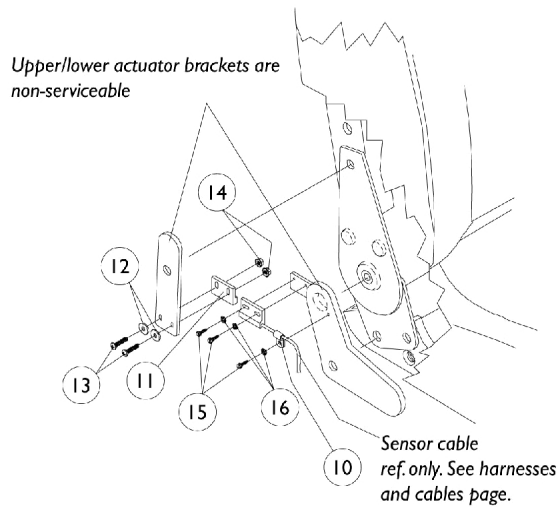

Captain Seat Frame and Actuator Hardware (Before 11/01/01)

Frame and Seat Attaching Hdwr. For Extended Backs 18" Wide and High Backs 18" and 22" Wide

**Actuator Attaching Hardware
(High Back 18" Wide Models Only)**

Captain Seat Frame and Actuator Hardware (Before 11/01/01)

Item Number	Note	Part Number	Description	Quantity Per	
				Package	Assembly
1		1030949	Screw, Hex Head (1/4-20 x 1-1/2")	1	6
2		1026900	Washer (1/4 x 23/32 x 1/16")	1	6
3	B	1071603-NLA	NLA - Screw, Hex Head w/ Patch (M6 x 1 x 20mm)	1	4
3	C	1045267	Screw, Hex Head w/ Patch (1/4-20 x 3/4")	1	4
4		7930333	Locknut (1/4-20)	25	6
5		1026099	Spacer, Coved (1/4 x 11/16 x 1/2")	1	4
6	B	1070434-NLA	nla - Screw, Hex Head w/ Patch (M6 x 1 x 50mm)	1	2
6	C	1088898-NLA	NLA - Screw, Hex Head w/ Patch (1/4-20 x 1-3/4")	1	2
7		1047449-NLA	NLA - Spacer (1/4 x 3/8 x 3/16")	1	4
8	A,B	1070450-NLA	NLA - Hardware, Seat Attaching	1	1
8	A,C	1079208-NLA	NLA - Hardware, Captain Seat Mounting	1	1
9	D	1070455-NLA	NLA - Frame, Seat, Black (18" W)	1	1
9	E	1101913-NLA	NLA - Frame, Seat, Black (22" W)	1	1
10		1098624-NLA	NLA - Clamp, Cable	1	1
11		1024001	Sensor, Actuator Switch	1	1
12		16348X007	Rivet Washer (1/8 x 3/8 x 1/16")	1	2
13		1074128	Screw, Phillips Pan Head (#4-40 x 7/16")	1	2
14		P0870X000	Nut, Hex Keps (#4-40)	1	2
15		1025116-NLA	NLA - Screw, Slotted Hex Washer Head Tap (#4-3/8")	1	3
16		1008525-NLA	NLA - Washer, Internal Tooth Lock (#4-40)	1	3

NOTE: A - Consists of items 1-7
B - All high backs 18" wide
C - Extended backs, forward folding and high backs 22" wide
D - Extended backs, forward folding and high backs 18" wide
E - High backs 22" wide