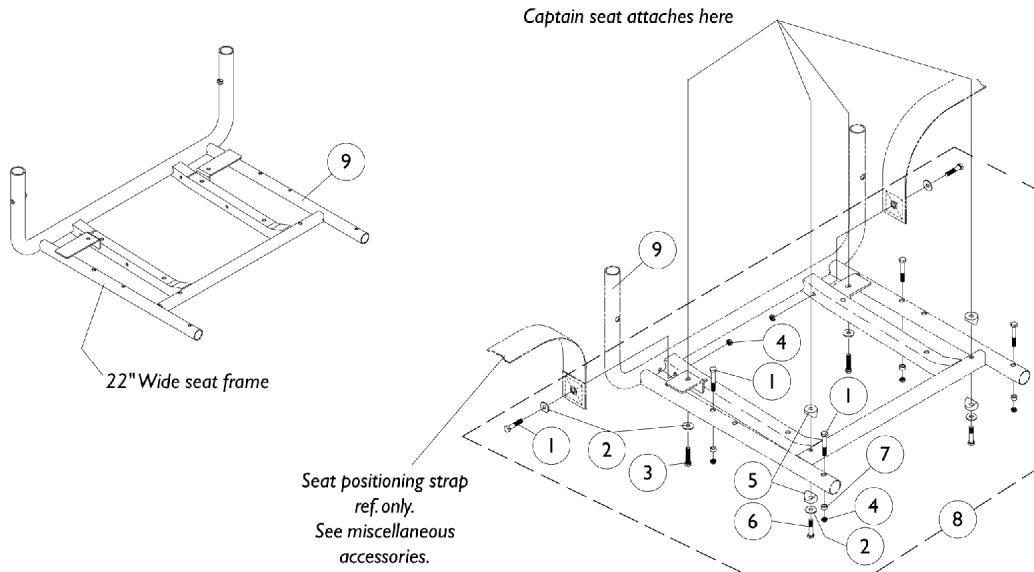

Captain Seat Frame and Actuator Hardware (Before 11/01/01)

Frame and Seat Attaching Hdwr. For Extended Backs 18" Wide and High Backs 18" and 22" Wide

**Actuator Attaching Hardware
(High Back 18" Wide Models Only)**

Captain Seat Frame and Actuator Hardware (Before 11/01/01)

Item Number	Note	Part Number	Description	Quantity Per	
				Package	Assembly
1		1030949	Screw, Hex Head (1/4-20 x 1-1/2")	1	6
2		1026900	Washer (1/4 x 23/32 x 1/16")	1	6
3	B	1071603-NLA	NLA - Screw, Hex Head w/ Patch (M6 x 1 x 20mm)	1	4
3	C	1045267	Screw, Hex Head w/ Patch (1/4-20 x 3/4")	1	4
4		7930333	Locknut (1/4-20)	25	6
5		1026099	Spacer, Coved (1/4 x 11/16 x 1/2")	1	4
6	B	1070434-NLA	nla - Screw, Hex Head w/ Patch (M6 x 1 x 50mm)	1	2
6	C	1088898-NLA	NLA - Screw, Hex Head w/ Patch (1/4-20 x 1-3/4")	1	2
7		1047449-NLA	NLA - Spacer (1/4 x 3/8 x 3/16")	1	4
8	A,B	1070450-NLA	NLA - Hardware, Seat Attaching	1	1
8	A,C	1079208-NLA	NLA - Hardware, Captain Seat Mounting	1	1
9	D	1070455-NLA	NLA - Frame, Seat, Black (18" W)	1	1
9	E	1101913-NLA	NLA - Frame, Seat, Black (22" W)	1	1
10		1098624-NLA	NLA - Clamp, Cable	1	1
11		1024001	Sensor, Actuator Switch	1	1
12		16348X007	Rivet Washer (1/8 x 3/8 x 1/16")	1	2
13		1074128	Screw, Phillips Pan Head (#4-40 x 7/16")	1	2
14		P0870X000	Nut, Hex Keps (#4-40)	1	2
15		1025116-NLA	NLA - Screw, Slotted Hex Washer Head Tap (#4-3/8")	1	3
16		1008525-NLA	NLA - Washer, Internal Tooth Lock (#4-40)	1	3

NOTE: A - Consists of items 1-7
B - All high backs 18" wide
C - Extended backs, forward folding and high backs 22" wide
D - Extended backs, forward folding and high backs 18" wide
E - High backs 22" wide