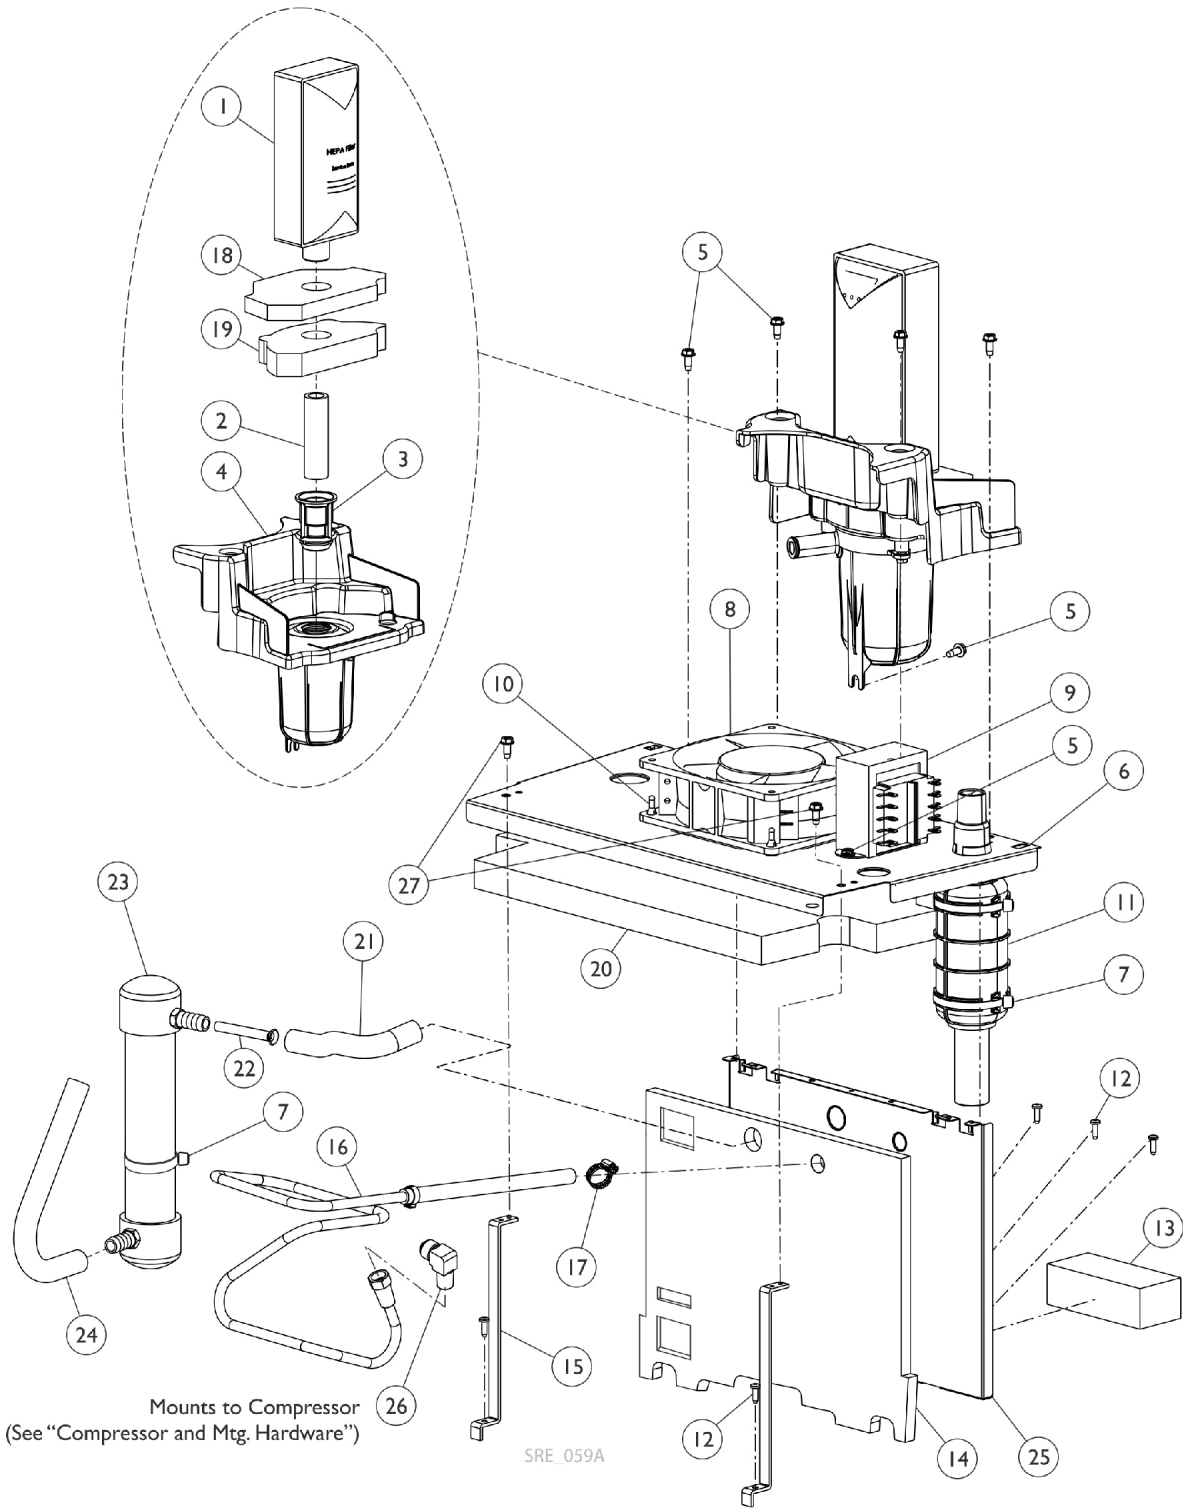

Sound Box Assembly

Perfecto2 AW

Sound Box Assembly Perfecto2 AW

Item Number	Note	Part Number	Description	Quantity Per	
				Package	Assembly
1		1131249	Filter, Inlet Sound Reduced	1	1
2		1153703-NLA	NLA - Tube, Clear (1/2 x 2-3/4")	1	1
3		1106675	Coupling, Inlet Filter	1	1
4		1143435	Resonator Assembly	1	1
5		1128404	Screw, Phillips Hex Washer Head (#8-32 x 3/8")	1	7
6		1143473	Soundbox, Horizontal	1	1
7	A	2001682	Tie Wrap (8" L)	1	3
8		1136943-NLA	NLA - Tech Only - Fan, Exhaust	1	1
9		1153690-NLA	NLA - Tech Only - Transformer Assembly, 20V - PO2AW	1	1
10		1143491	Rivet, Isolator Mount	1	4
11		1143554	Muffler Assembly	1	1
12		1108810	Screw, Hi-Lo Six Lobe Drive (#10-16 x 5/8")	1	5
13		1147917	Mount, Foam Valve 4-Way	1	1
14		1154030	Foam, Soundbox - Vertical	1	1
15		1143474	Gusset, Soundbox	1	2
16	B	1172007-NLA	NLA - Heat Exchanger Assembly	1	1
16	C	1186169	Heat Exchanger Assembly	1	1
17		1143582	Clamp, Hose Adjustable (3/8")	1	1
18		1153693	Foam, Resonator - Top	1	1
19		1153694	Foam, Resonator - Bottom	1	1
20		1153699	Foam, Soundbox - Ceiling	1	1
21		1153707	Tube, Resonator Inlet Preformed	1	1
22		1153692-NLA	NLA - Tube, Inlet Silencer	1	1
23		1153788	Resonator, Inlet	1	1
24		1153708-NLA	NLA - Tube, Resonator Outlet Preformed	1	1
25		1143445-NLA	NLA - Soundbox, Vertical	1	1
26		1143489	Elbow, Male Flare	1	1
27		60127442	Screw, Slot Hex (10-16)	1	2

NOTE: A - After the date 01/31/11. This number is the replacement number for 1006525 and 2001694.
 B - No longer available. Use 1143557 as its replacement.
 C - When ordering this part, you must also order 1143489.