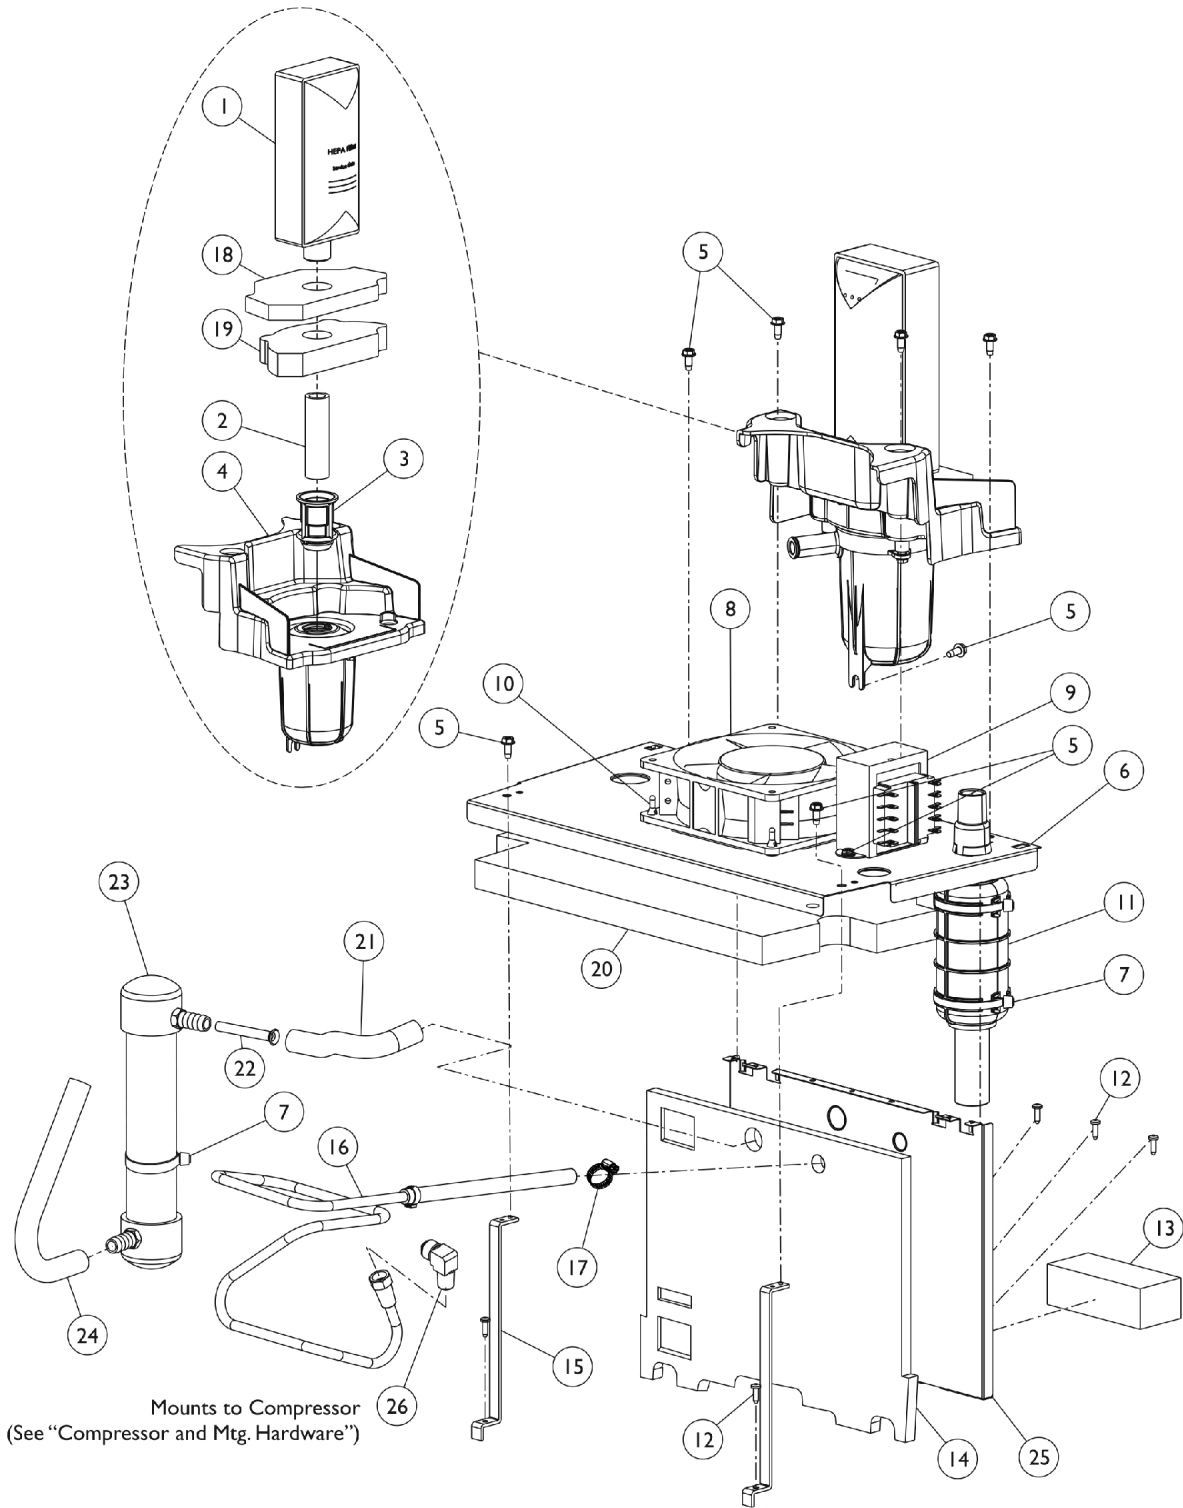

Sound Box Assembly

PerfectoW

Sound Box Assembly

PerfectoW

Item Number	Note	Part Number	Description	Quantity Per	
				Package	Assembly
1		1131249	Filter, Inlet Sound Reduced	1	1
2		1153703-NLA	NLA - Tube, Clear (1/2 x 2-3/4")	1	1
3		1106675	Coupling, Inlet Filter	1	1
4		1143435	Resonator Assembly	1	1
5		1128404	Screw, Phillips Hex Washer Head (#8-32 x 3/8")	1	7
6		1143473	Soundbox, Horizontal	1	1
7	A	2001682	Tie Wrap (8" L)	1	3
8		1143484	Fan, Exhaust - P2/PW	1	1
9		1143574-NLA	NLA - Transformer Assembly - P2/PW	1	1
9		1143478	Transformer Assembly - PO2/PO2V/PO2W	1	1
10		1143491	Rivet, Isolator Mount	1	4
11		1143554	Muffler Assembly	1	1
12		1108810	Screw, Hi-Lo Six Lobe Drive (#10-16 x 5/8")	1	5
13		1147917	Mount, Foam Valve 4-Way	1	1
14		1154030	Foam, Soundbox - Vertical	1	1
15		1143474	Gusset, Soundbox	1	2
16	B,C	1172007-NLA	NLA - Heat Exchanger Assembly	1	1
16		1186169	Heat Exchanger Assembly	1	1
17		1143582	Clamp, Hose Adjustable (3/8")	1	1
18		1153693	Foam, Resonator - Top	1	1
19		1153694	Foam, Resonator - Bottom	1	1
20		1153699	Foam, Soundbox - Ceiling	1	1
21		1153707	Tube, Resonator Inlet Preformed	1	1
22		1153692-NLA	NLA - Tube, Inlet Silencer	1	1
23		1153788	Resonator, Inlet	1	1
24		1153708-NLA	NLA - Tube, Resonator Outlet Preformed	1	1
25		1143445-NLA	NLA - Soundbox, Vertical	1	1
26	D	1169408-NLA	NLA - Fitting, Elbow Swivel (1/4 NPT x 3/8 Tube)	1	1
26	B	1143489	Elbow, Male Flare	1	1