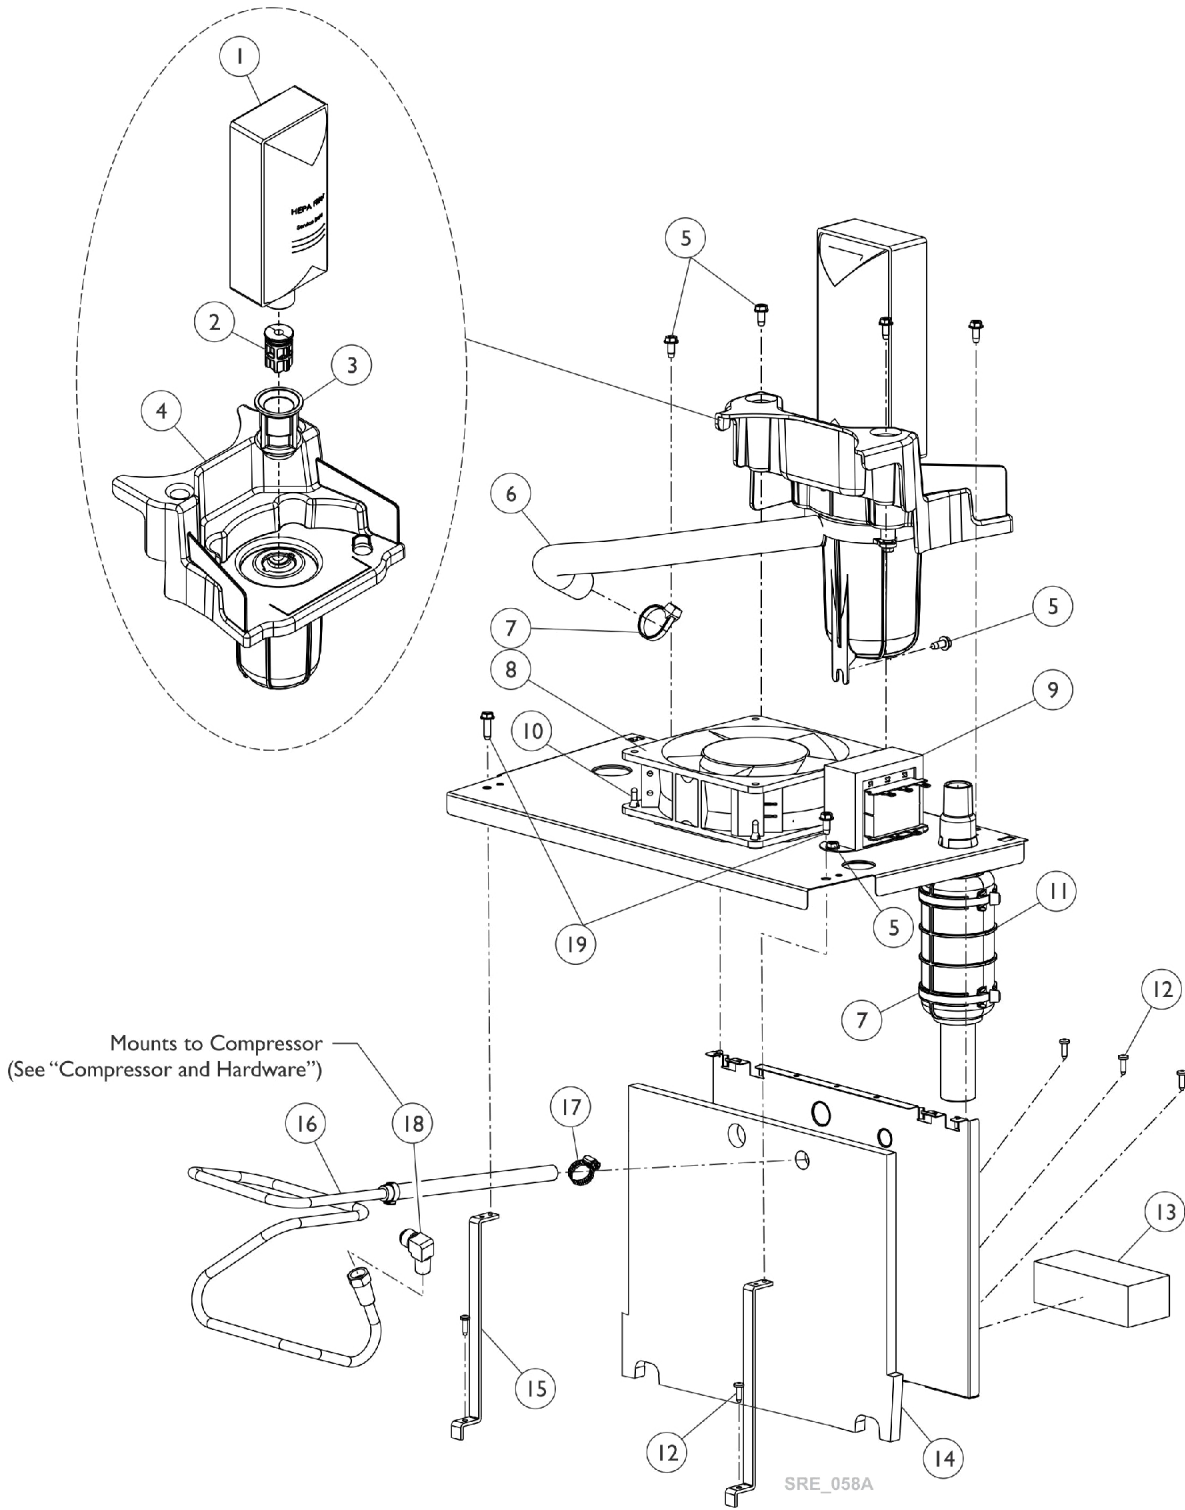

Sound Box Assembly

Perfecto2, Perfecto2V

Sound Box Assembly Perfecto2, Perfecto2V

Item Number	Note	Part Number	Description	Quantity Per	
				Package	Assembly
1		1131249	Filter, Inlet Sound Reduced	1	1
2		1143449	Restrictor, Inlet Filter	1	1
3		1106675	Coupling, Inlet Filter	1	1
4		1143435	Resonator Assembly	1	1
5		1128404	Screw, Phillips Hex Washer Head (#8-32 x 3/8")	1	7
6		1143581	Tube, Compressor Inlet	1	1
7		2001682	Tie Wrap (8" L)	1	3
8		1143484	Fan, Exhaust - P2/PW	1	1
9		1143574-NLA	NLA - Transformer Assembly - P2/PW	1	1
9		1143478	Transformer Assembly - PO2/PO2V/PO2W	1	1
10		1143491	Rivet, Isolator Mount	1	4
11		1143554	Muffler Assembly	1	1
12		1108810	Screw, Hi-Lo Six Lobe Drive (#10-16 x 5/8")	1	5
13		1147917	Mount, Foam Valve 4-Way	1	1
14		1143467	Foam, Soundbox - Vertical	1	1
15		1143474	Gusset, Soundbox	1	2
16	A,B	1172007-NLA	NLA - Heat Exchanger Assembly	1	1
16		1186169	Heat Exchanger Assembly	1	1
17		1143582	Clamp, Hose Adjustable (3/8")	1	1
18	C	1169408-NLA	NLA - Fitting, Elbow Swivel (1/4 NPT x 3/8 Tube)	1	1
18		1143489	Elbow, Male Flare	1	1
19		60127442	Screw, Slot Hex (10-16)	1	2

NOTE: A - Use this part number to replace the Heat Exchanger after 05/17/11. When ordering a new Heat Exchanger, you must also order a new fitting (1169408).
 B - No longer available as a service part. Use 1143557 to replace 1172007, you must also order 1143489 also.
 C - No longer available. Use 1143489 as its replacement.