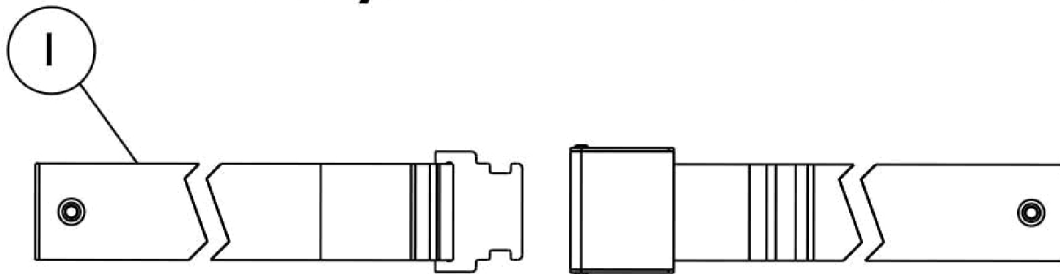

Miscellaneous Accessories

Auto Style Push Button Buckle

Airline Style Buckle Positioning Strap

Hook and Loop Style Buckle Positioning Strap

Miscellaneous Accessories

Item Number	Note	Part Number	Description	Quantity Per	
				Package	Assembly
1		See Chart	Airline Style Positioning Strap	1	1
1		See Chart	Auto Style Push Button Positioning Strap	1	1
1		See Chart	Hook and Loop Style Positioning Strap	1	1
	A	40176X010-NLA	NLA - Pump, Tire	1	1

NOTE: A - Not Shown

Auto Style Push Button Positioning Strap

Chair Width	Part Number	Seat/Chest Positioning Strap w/ Auto Style Buckle Length (Eyelet to Eyelet)
16" - 18" Wide	1004310	48" L
20" Wide & 18" Captain Seats	1034625	61" L
23" Wide & 22" Captain Seats	1034622-NLA See Note(s) A	69" L

NOTE: A - For replacement contact The Aftermarket Group (TAG).

Airline Style Positioning Strap

Chair Width	Part Number	Seat/Chest Positioning Strap w/ Airline Style Buckle Length (Eyelet to Eyelet)
16" - 18" Wide	TAGTS1034751-NLA	46" L
20" Wide & 18" Captain Seats	1034752-NLA See Note(s) A	61" L
23" Wide & 22" Captain Seats	1034753-NLA	70" L

NOTE: A - Hook and Loop Style Positioning Straps for power chairs used for chest positioning only.