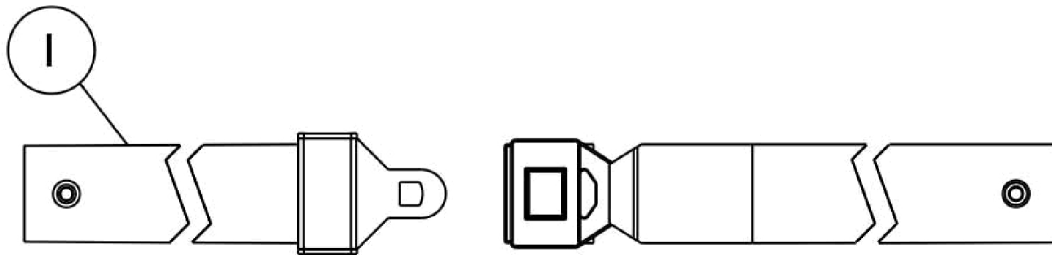

Miscellaneous Accessories

Auto Style Push Button Buckle

Airline Style Buckle Positioning Strap

Hook and Loop Style Buckle Positioning Strap

Miscellaneous Accessories

Item Number	Note	Part Number	Description	Quantity Per	
				Package	Assembly
1		See Chart	Airline Style Positioning Strap	1	1
1		See Chart	Auto Style Push Button Positioning Strap	1	1
1		See Chart	Hook and Loop Style Positioning Strap	1	1
	A	40176X010-NLA	NLA - Pump, Tire	1	1

NOTE: A - Not Shown

Auto Style Push Button Positioning Strap

Chair Width	Part Number	Seat/Chest Positioning Strap w/ Auto Style Buckle Length (Eyelet to Eyelet)
16" - 18" Wide	1004310	48" L
20" Wide & 18" Captain Seats	1034625	61" L
23" Wide & 22" Captain Seats	1034622-NLA See Note(s) A	69" L

NOTE: A - For replacement contact The Aftermarket Group (TAG).

Airline Style Positioning Strap

Chair Width	Part Number	Seat/Chest Positioning Strap w/ Airline Style Buckle Length (Eyelet to Eyelet)
16" - 18" Wide	TAGTS1034751-NLA	46" L
20" Wide & 18" Captain Seats	1034752-NLA See Note(s) A	61" L
23" Wide & 22" Captain Seats	1034753-NLA	70" L