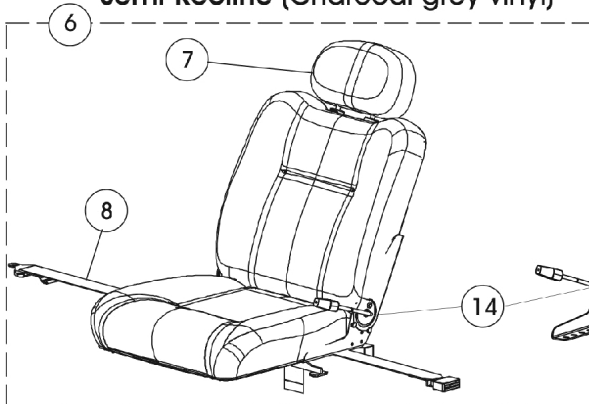

Office Style Van Seat includes arm receiver tube. The arm receiver tube, however, is NOT available as a service part. Also, this seat does not come with the front rigging hanger bracket (see Front Rigging Hanger

**Office Style Van Seat
Semi-Recline (Charcoal grey vinyl)**