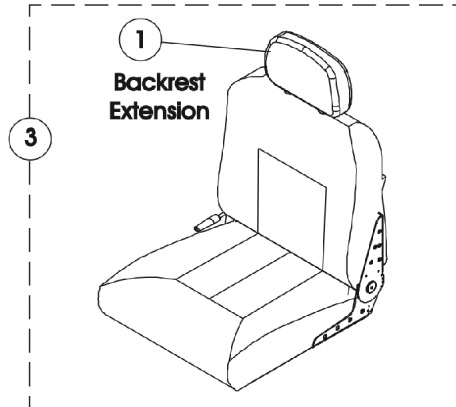

# Van Seat Assembly

If converting a chair from Office Style Semi-Recline Van Seat to Semi-Recline Van Seat w/ Cushion or Semi-Recline Van Seat w/ Solid Seat Base, see Van Seat Frame and Mounting Hardware category for additional parts required.

**Van Seat  
Fold-Down,  
Medium Back**

**Van Seat  
Semi-Recline**

**Van Seat  
Semi-Recline  
w/ Solid Seat Base**

Office Style Van Seat includes arm receiver tube. The arm receiver tube, however, is NOT available as a service part. Also, this seat does not come with the front rigging hanger bracket (see Front Rigging Hanger

Semi-Recline Van Seat reclines approx. 90-114 degrees. Adjustable depths are (16", 17", & 18" deep for 16" & 18" wide seats) and (18", 19", & 20" deep for 20" wide seats). Recline release levers are standard on the right side. Left side release levers can be ordered as a special with a new van seat.