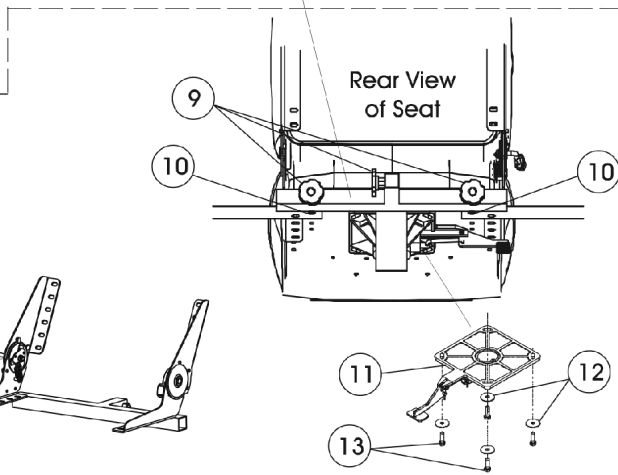

Office Style Van Seat includes arm receiver tube. The arm receiver tube, however, is NOT available as a service part. Also, this seat does not come with the front rigging hanger bracket (see Front Rigging Hanger

**Office Style Van Seat
Semi-Recline (Charcoal grey vinyl)**