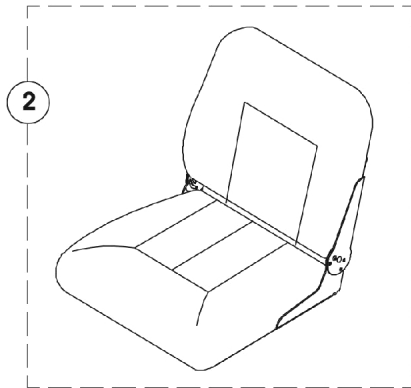

# Van Seat Assembly

If converting a chair from Office Style Semi-Recline Van Seat to Semi-Recline Van Seat w/ Cushion or Semi-Recline Van Seat w/ Solid Seat Base, see Van Seat Frame and Mounting Hardware category for additional parts required.

**Van Seat  
Fold-Down,  
Medium Back**

**Van Seat  
Semi-Recline**

**Van Seat  
Semi-Recline  
w/ Solid Seat Base**

Office Style Van Seat includes arm receiver tube. The arm receiver tube, however, is NOT available as a service part. Also, this seat does not come with the front rigging hanger bracket (see Front Rigging Hanger