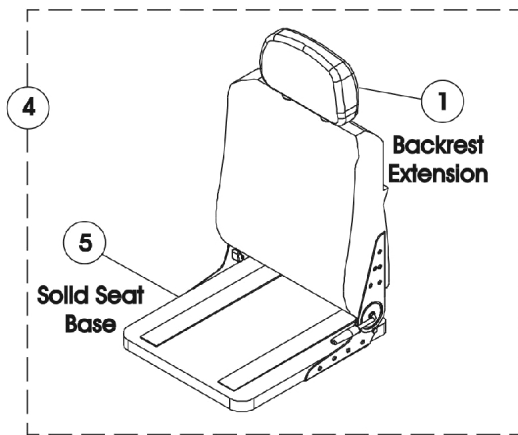

# Van Seat Assembly

If converting a chair from Office Style Semi-Recline Van Seat to Semi-Recline Van Seat w/ Cushion or Semi-Recline Van Seat w/ Solid Seat Base, see Van Seat Frame and Mounting Hardware category for additional parts required.

**Van Seat  
Fold-Down,  
Medium Back**

**Van Seat  
Semi-Recline**

**Van Seat  
Semi-Recline  
w/ Solid Seat Base**

Office Style Van Seat includes arm receiver tube. The arm receiver tube, however, is NOT available as a service part. Also, this seat does not come with the front rigging hanger bracket (see Front Rigging Hanger

Semi-Recline Van Seat reclines approx. 90-114 degrees. Adjustable depths are (16", 17", & 18" deep for 16" & 18" wide seats) and (18", 19", & 20" deep for 20" wide seats). Recline release levers are standard on the right side. Left side release levers can be ordered as a special with a new van seat.