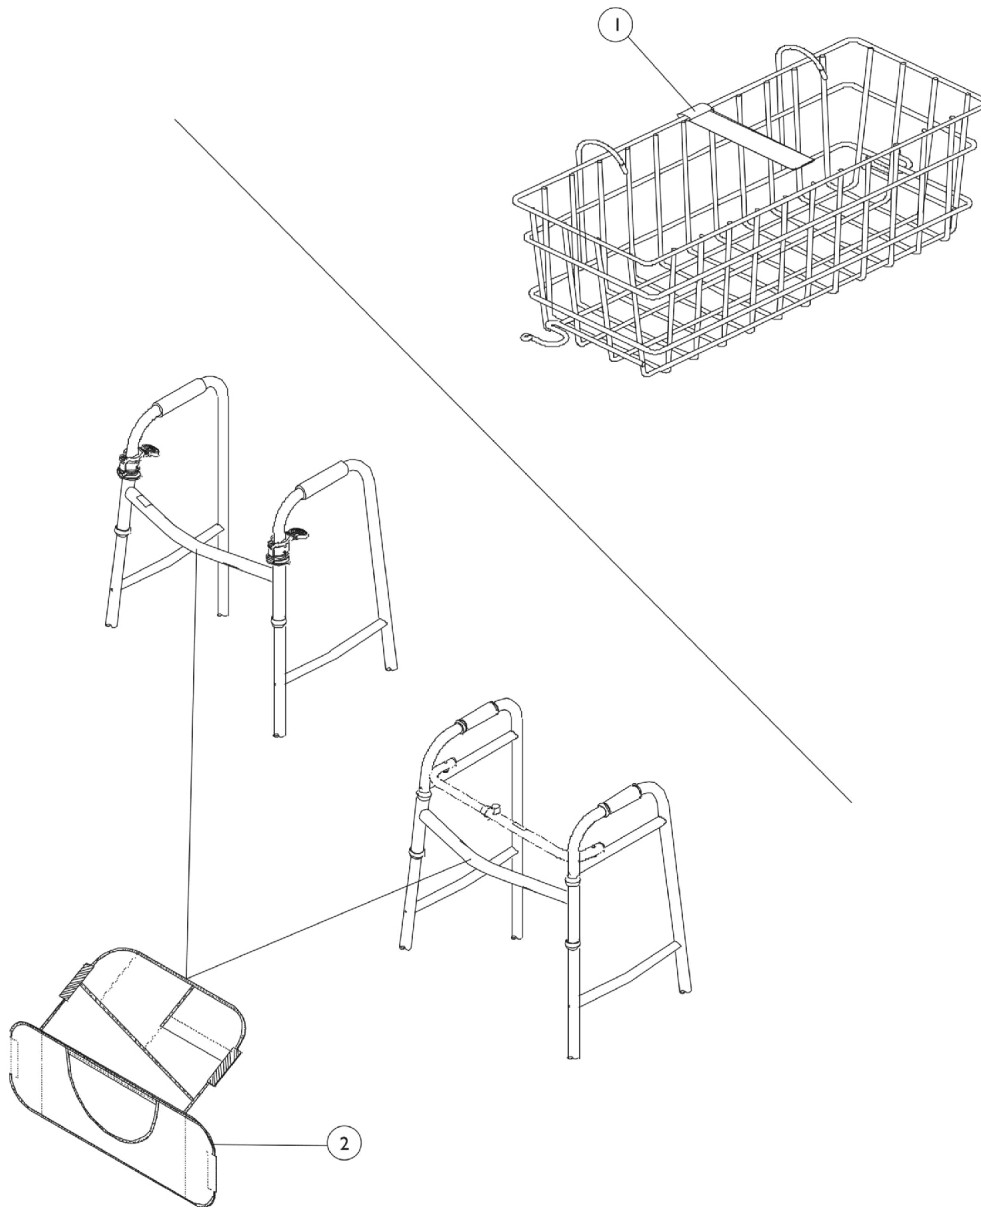

Basket and Pouch (Walker)

Basket and Pouch (Walker)

Item Number	Note	Part Number	Description	Quantity Per	
				Package	Assembly
1	A	6098	Basket	1	1
2		6015-1-NLA	NLA - Walker Pouch, Blue on Green	1	1
2		6013-NLA	NLA - Walker Pouch, Burgundy on Green	1	1

NOTE: A - Fits most Folding or Rigid Walkers except 6291-HD, 6252, 6300-JRA, 6300-ATA, 6240 and 6285.