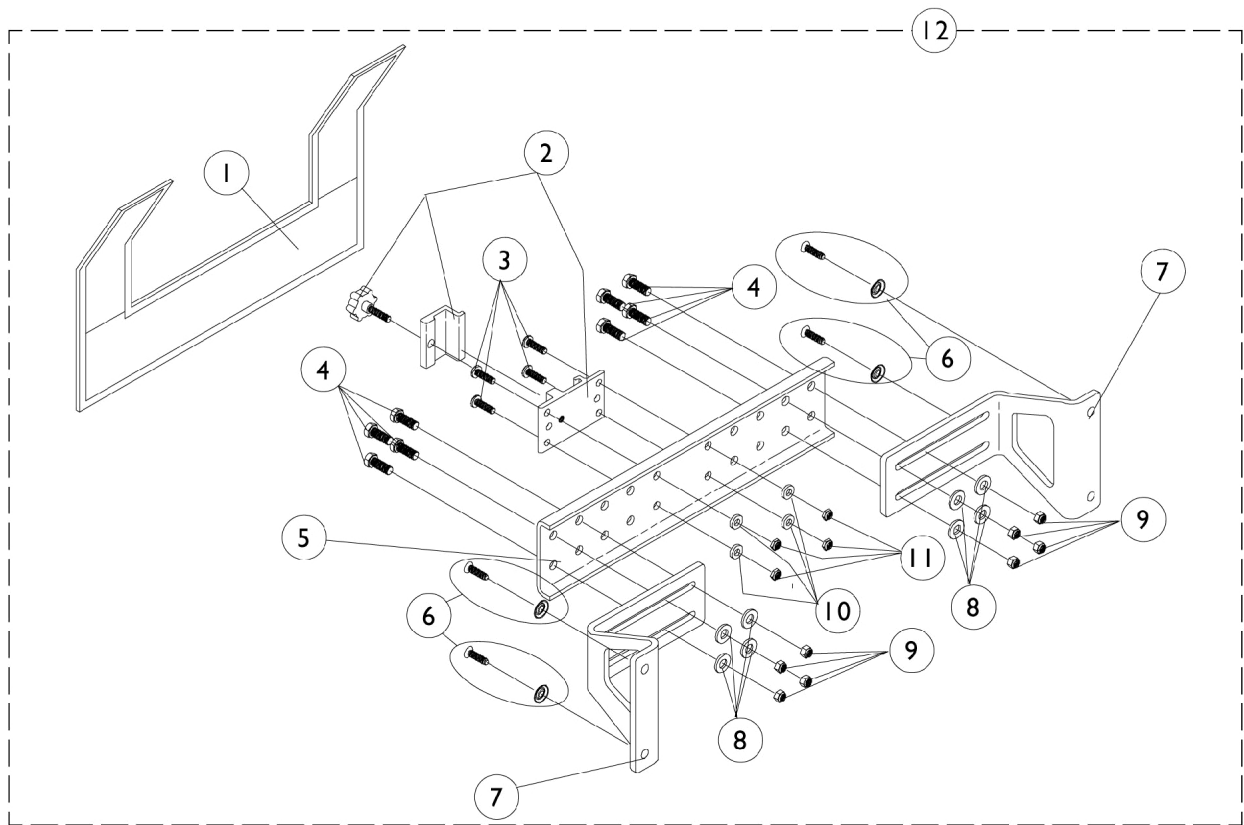

MKIV R.I.M. Head Control Attaching Hardware (1500M4)

MKIV R.I.M. Head Control Attaching Hardware (1500M4)

Item Number	Note	Part Number	Description	Quantity Per	
				Package	Assembly
1	A	1055149	Cover, Nylon	1	1
1	B	1055151-NLA	NLA - Cover, Nylon	1	1
2		1055148-NLA	NLA - Clamp with Knob, Two-Piece	1	1
3		1003645	Screw, Socket Button Head (#10-32 x 3/4")	1	4
4		1025708-NLA	NLA - Bolt, Hex Head Cap (1/4-20 x 3/4")	1	8
5	A	1054931-NLA	NLA - Bracket, Attaching, Black (12 - 18" W)	1	1
5	B	1054933-NLA	NLA - Bracket, Attaching, Black (19 - 24" W)	1	1
6		1031095	Screws with Washers (#10-16 x 7/8")	4	1
6		1076284	Screw w/ Washer (#10 x 7/8")	1	4
7		1054929-NLA	NLA - Bracket, Wing, Black	1	2
8		1026907	Washer (1/4 x 1/2 x 1/16")	1	8
9		7930333	Locknut (1/4-20)	25	8
10		1026034-NLA	NLA - Washer, Nylon (3/16 x 7/16 x 1/8")	1	4
11		7930332-NLA	NLA - Locknut, High Profile (#10-32)	25	4
12	A	1056347	Hardware, Rim Control Mounting (RIMHW) (12-18" W)	1	1
12	B	1056348	Hardware, Rim Control Mounting (RIMHW) (19-24" W)	1	1

NOTE: A - 16-18" Wide
B - 19-24" Wide