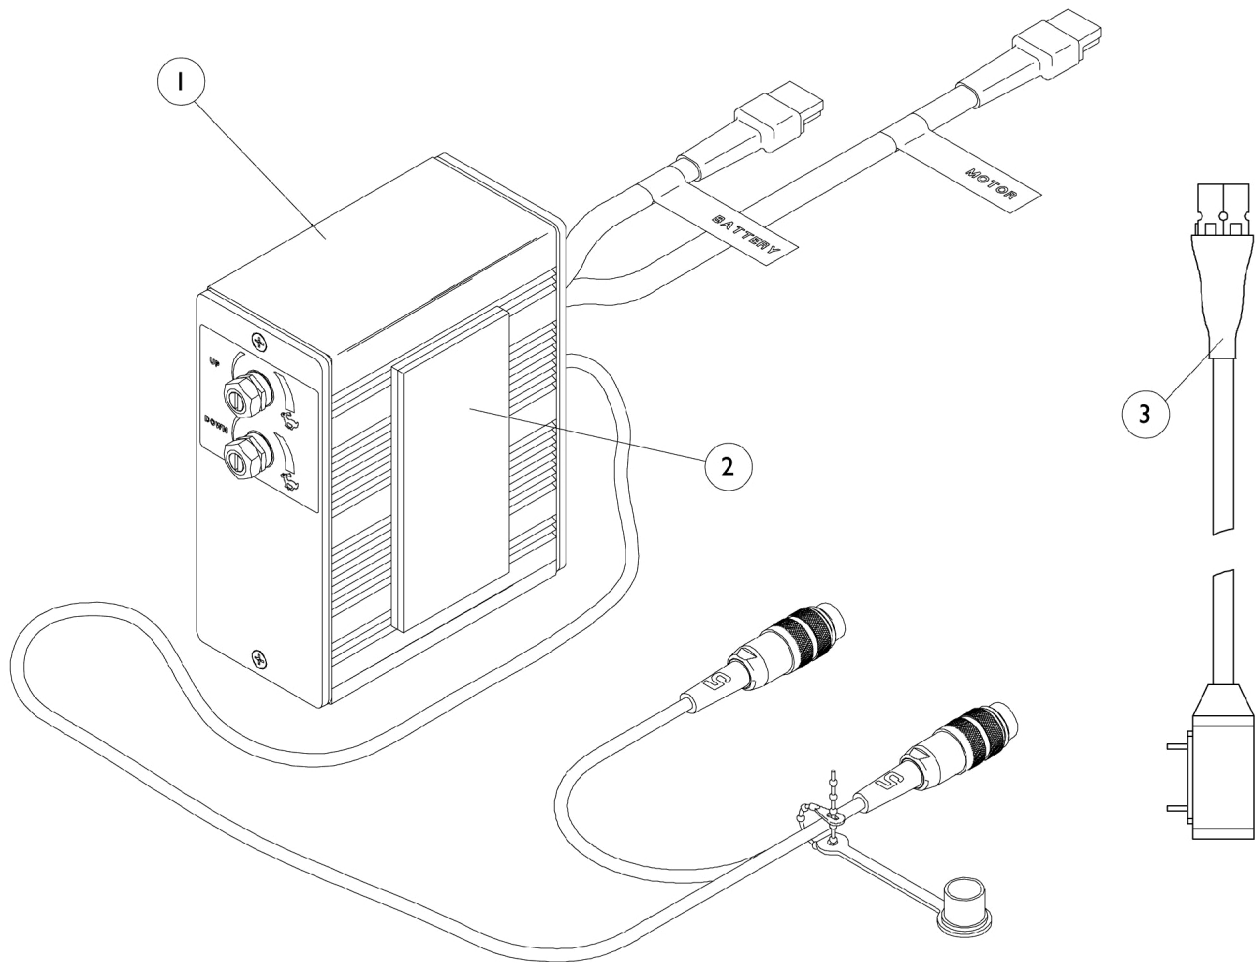

MKIV Recliner Control and Recliner Cable

Item Number	Note	Part Number	Description	Quantity Per	
				Package	Assembly
1		1054376-NLA	NLA - Control, Recliner	1	1
2		1095501-NLA	NLA - Fastener, Dual Lock Hook and Loop Adhesive (2" W x 12" L)	1	1
3		1098905-NLA	NLA - Cable Assembly, 24 Volt, Anderson/P.T.O.	1	1
	A	1005151-NLA	NLA - Cable, Recliner	1	1