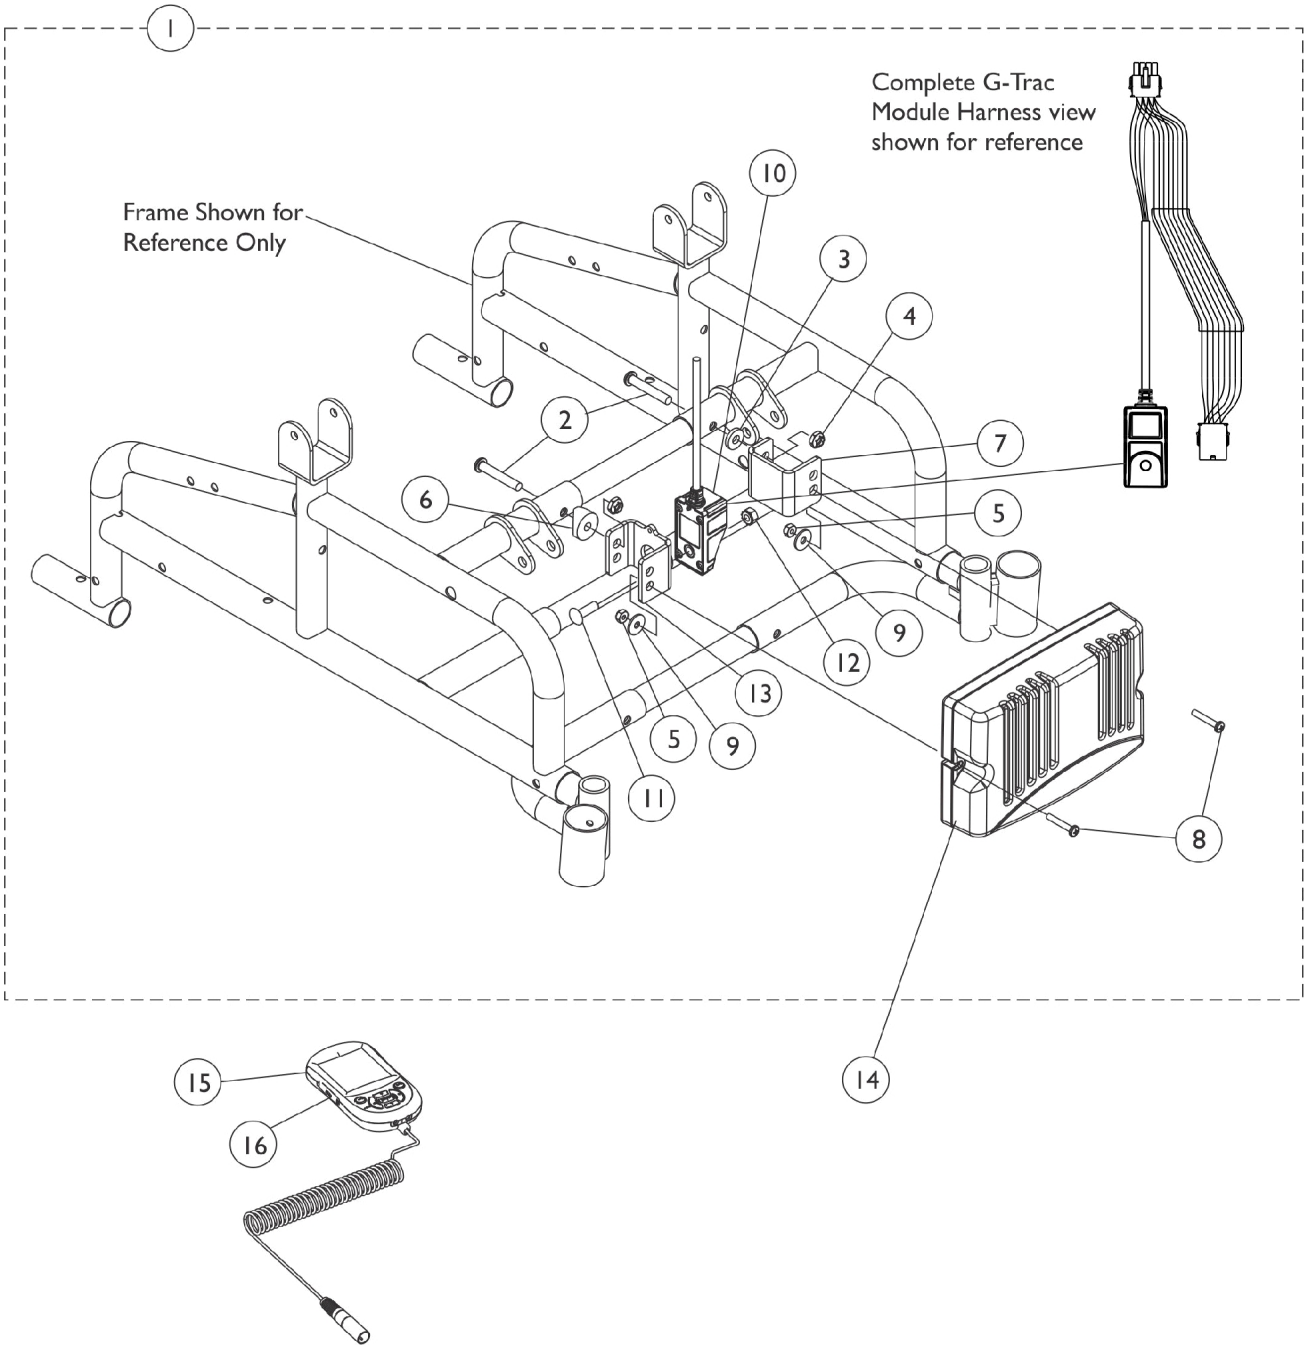

Controller, G-Trac, Programmer, 2-Pole, MK6i - Power Tiger

Controller, G-Trac, Programmer, 2-Pole, MK6i - Power Tiger

Item Number	Note	Part Number	Description	Quantity Per	
				Package	Assembly
1	A,B	1160739-NLA	NLA - Kit, G-Trac Module Harness w/ Mounting Hardware	1	1
2			Screw, Socket Button Head (1/4-20 x 1-1/2")	1	2
3			Washer (1/4 x 5/8 x 3/32")	1	1
4			Locknut (1/4-20)	1	2
5			Locknut (#8-32)	1	2
6			NLA - Spacer, Coved (1/4 x 7/8 x 7/16")	1	1
7			NLA - Bracket, Controller Mounting, Black	1	2
8			Screw, Phillips Pan Head (#8-32 x 1")	1	2
9			Washer, Flat (3/16 x 5/8 x 1/16")	1	2
10			Harness, Module, Gyro, G-Trac	1	1
11			Screw (M6 x 1 x 20mm)	1	1
12			Nut (M6 x 1mm)	1	1
13			Bracket, Mounting, G-Trac, Black	1	1
14		1156627	Controller, G-Trac, 2-Pole, MK6i	1	1
15	C	1139985	Programmer, MK6i Remote	1	1
15	C	1142215	Kit, MK6i Remote Programmer w/ SD Professional Card & Card Holder (1813M6)	1	1
16		1139997	Cover, SD Card Slot	1	1

NOTE: A - Includes items 2-13.
 B - Item #10 part #1156626 plugs into the Controller and the other connector plugs into the Accessory Harness for Seating.
 C - The MK6i Programmer Manual (1141471) is not included and is strongly recommended the guide be ordered or downloaded from Literature Fulfillment.