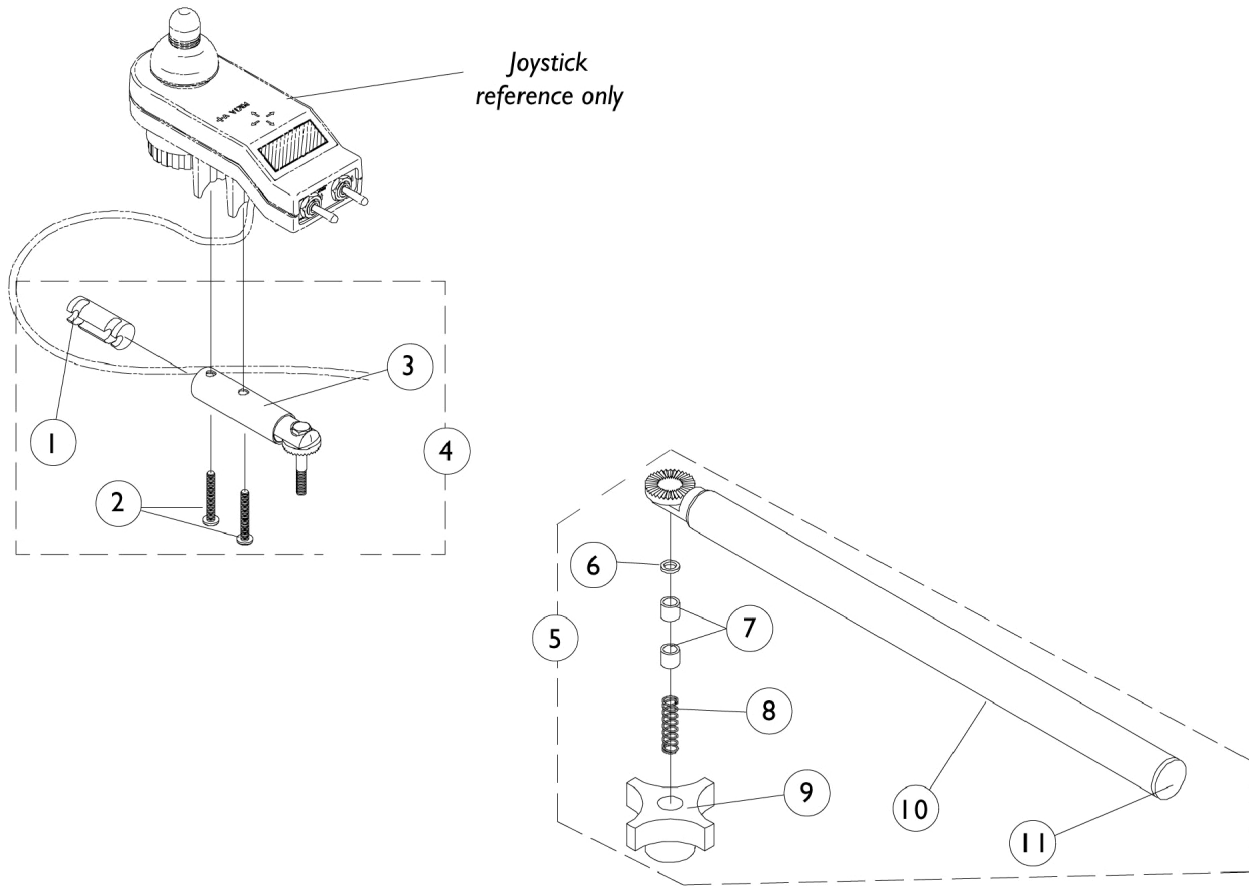

MKIV Swivel Joystick Hardware

Item Number	Note	Part Number	Description	Quantity Per	
				Package	Assembly
1		1093063	Spacer, Joystick Tube, Black	1	1
2		7930327-NLA	NLA - Package, Screw, Phillips Pan Head (#10-32 x 1-1/8")	25	3
3		1049962-NLA	NLA - Bracket, Swivel Joystick, MKIV	1	1
4		1049963-NLA	NLA - Bracket, Swivel Joystick with Hardware	1	1
5		1035986-NLA	NLA - Joystick Swivel Tube with Hardware, Black	1	1
6		1020551-NLA	NLA - Washer, Flat (1/4 x 3/8 x 1/16")	1	1
7		1005844-NLA	NLA - Bushing	1	2
8		1002511-NLA	NLA - Spring, Hitch Bracket	1	1
9		1023670-NLA	NLA - Knob, Clamping, Grey	1	1
10		1035990-NLA	NLA - Tube, Swivel Joystick, Black	1	1
11		1027095	Plug Button, Black (7/8")	1	1